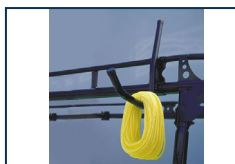

31150 PRO II UTILITY HOOK

Outboard side mount hook holds coiled materials or sheet metal breaks within easy reach of the ground.