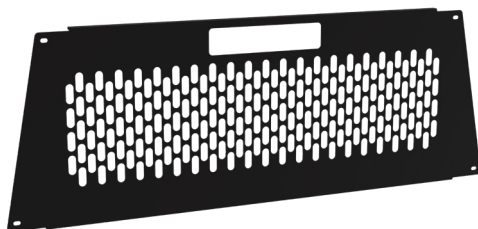

WINDOW GUARDS

Keep your rear window protected with Holman Window Guard for Pro II and Pro III racks

	Rack
Window Guard for PRO II - 01040, 04004, 06004, 06104	3108SD
Window Guard for 01000 & 80000	31080
Clamp for Pro II and Pro III Window Guard #31080	31080C
Window Guard for Pro II - Service Body Racks - Black	70070
Window Guard for Pro II - Service Body Racks - White	70073