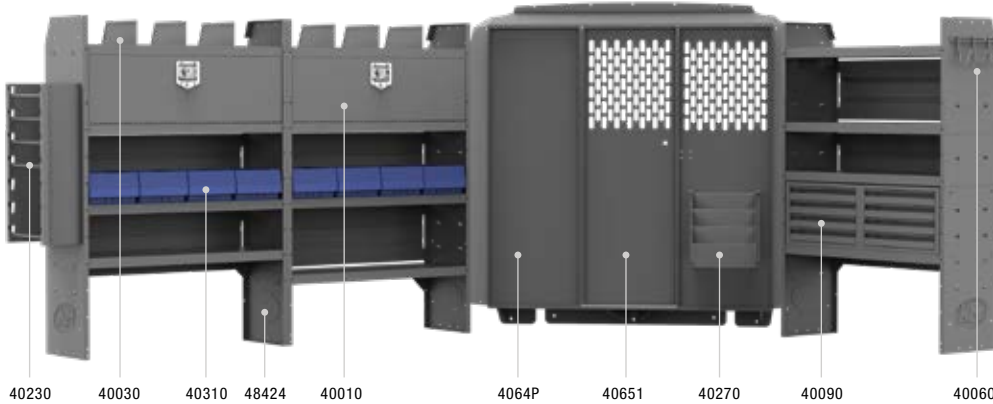

PROMASTER VAN PACKAGES

ELECTRICAL CONTRACTOR 60" H Shelves // Low/High Roof

Above illustration is for 42PMS

42PMS PACKAGE 136" WB		
Part #	Description	Qty
40651	Partition	1
4064P	Wing Kit	1
48424	42" W x 14" D x 60" H Shelves	3
40010	42" W Shelf Door Kits	2
40090	Steel 4 Drawer Cabinets	2
40230	5 Spindle Wire Reel Holder	1
40060	3 Prong "J" Hook	1
40270	Hanging File Rack	1
40030	Shelf Dividers (Set of 6)	1
40310	10" W Plastic Shelf Bins	8

42PML PACKAGE 159" WB		
Part #	Description	Qty
40651	Partition	1
4064P	Wing Kit	1
48524	52" W x 14" D x 60" H Shelves	3
40040	52" W Shelf Door Kits	2
40090	Steel 4 Drawer Cabinets	2
40230	5 Spindle Wire Reel Holder	1
40060	3 Prong "J" Hook	1
40270	Hanging File Rack	1
40030	Shelf Dividers (Set of 6)	1
40310	10" W Plastic Shelf Bins	10
48190	10" W X 2.75" H Shelf Lip	1