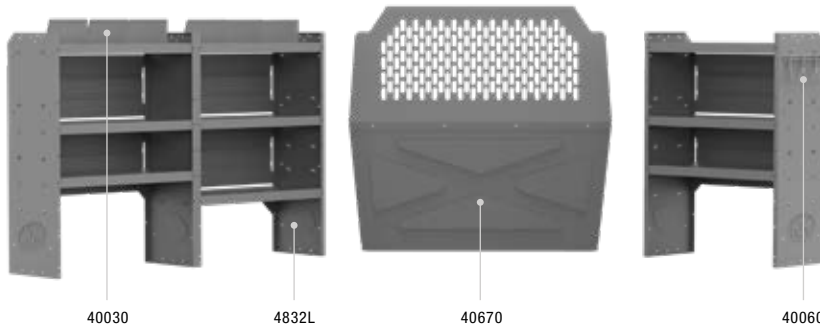

DELUXE COMMERCIAL SHELVING 43" H Shelves // Compact Cargo Vans

41TCL PACKAGE 122" WB		
Part #	Description	Qty
40670	Partition	1
4832L	32" W x 14" D x 43" H Shelves	3
40060	3 Prong "J" Hook	1
40030	Shelf Dividers (Set of 6)	1