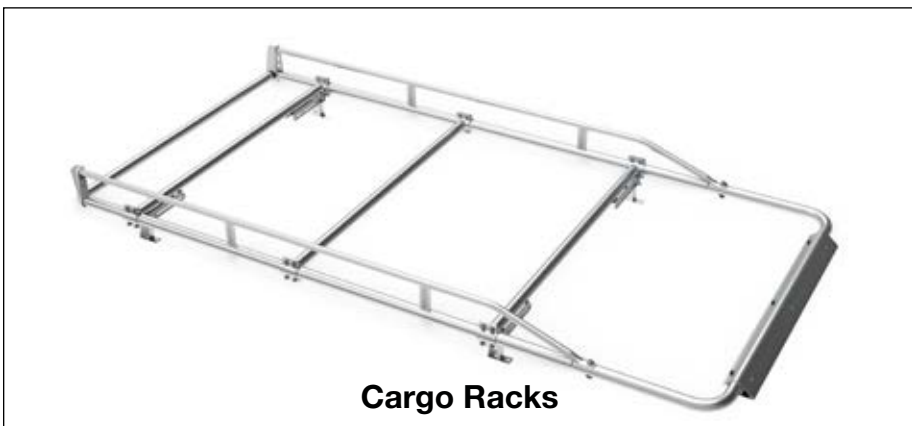

Crossbar Ladder Racks

Cargo Racks

CARGO RACKS

PROMASTER CITY

- 8006A Cargo Rack (Includes Wind Deflector)
- 31700 Extra Crossbar (Steel)

No Mount Kit Required

PROMASTER LOW ROOF

- 4089A Cargo Rack* (Includes Wind Deflector) **New**
- 4089P *Required Mount Kit