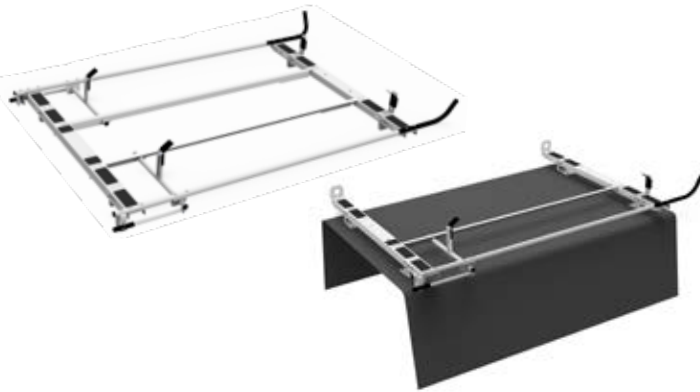

Shelves & Shelf Accessories	8
Shelf Organizational Products	9

VAN INTERIOR CUSTOMIZATION

Van Floor Plan Layouts & Templates	10
--	----

Kargo Master Roof Racks

VAN RACKS

Aluminum Racks (Now Available!)	12
Steel Racks	13

TRUCK RACKS

Pro II, Pro III, Pro IV Racks	14
Econo Rack Hoop	14
Quick Pac Ladder Rack	14
Service Bodies & Covered Service Bodies, Pro II & III Racks for Trucks with Caps ..	15

NEW! COMMERCIAL/RECREATIONAL CAPS

- **DROP DOWN RACK OR COMBO RACK**
- **SINGLE OR DOUBLE CLAMP & LOCK RACK**
- **500 LB CAPACITY**

	Passenger	Driver
ARE DCU & MOST COMMERCIAL CAPS		
Drop Down Ladder Rack *Required Mount Kit 408SC	4A934*	4A943
ARE DCU & MOST COMMERCIAL CAPS 6.5'		
Clamp & Lock Rack *Required Mount Kit 408SC	4A83L*	4A81L
ARE DCU & MOST COMMERCIAL CAPS 8'		
Clamp & Lock Rack *Required Mount Kit 408SC	4A84L*	4A85L