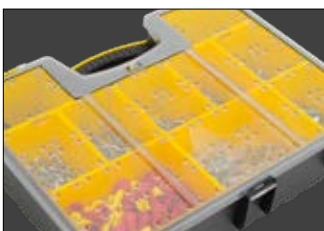

40351 LARGE KARGO CASE 17.5" W x 4.5" H x 13.5" D

This deep Kargo Case has 8 medium and 2 large parts bins.