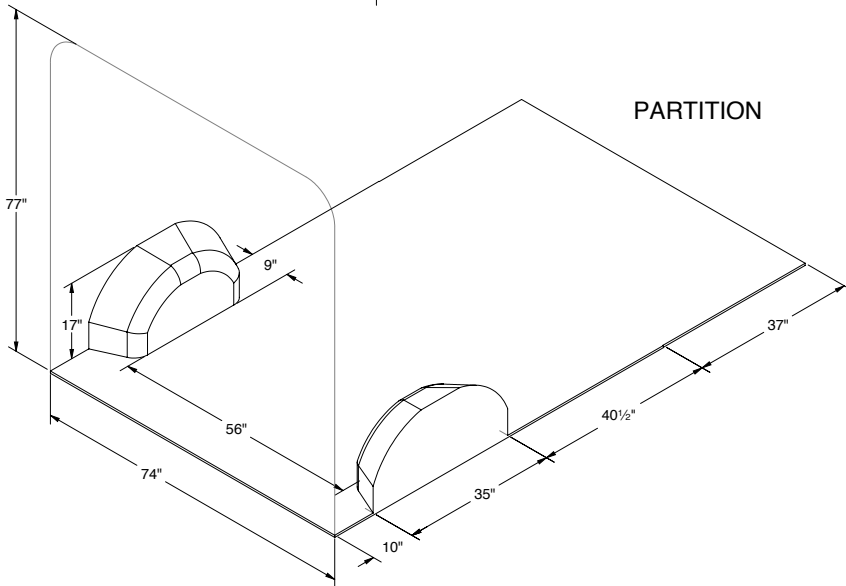

CUSTOMIZATIONS

PROMASTER 136" SWB

Download this spec sheet and van floor template in PDF format from kargomaster.com/vanlayouts/

PROMASTER 159" LWB

Download this spec sheet and van floor template in PDF format from kargomaster.com/vanlayouts/