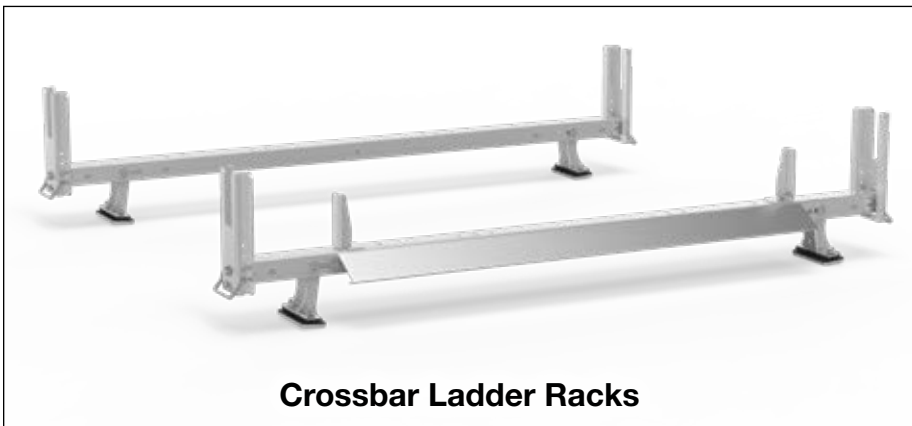

Clamp & Lock Ladder Racks

CROSSBAR LADDER RACKS

PROMASTER CITY

1. 4A821 Crossbar Rack (Includes Wind Deflector)
   - 4A822 3rd Crossbar
2. No Mount Kit Required

1. ---
2. 40830 Retractable Ratchet Straps - 1" W x 6' L (Pair)