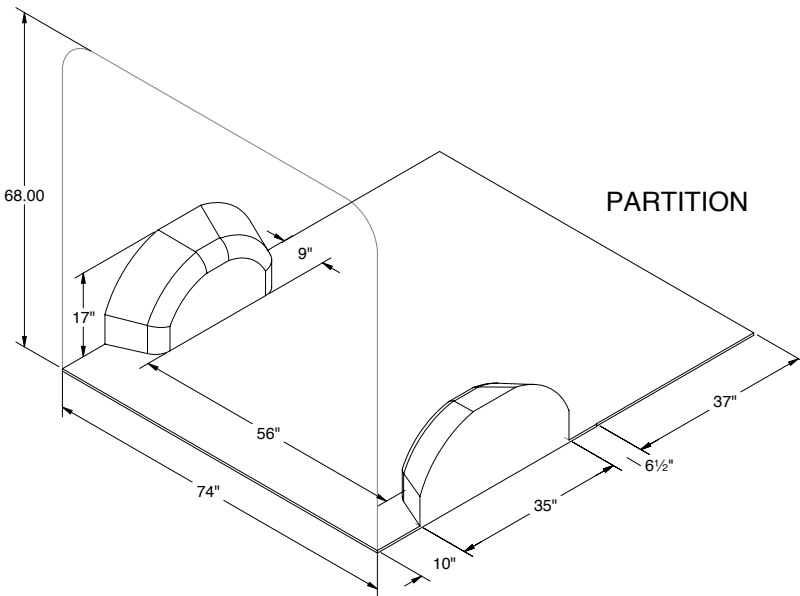

If you need assistance in customizing your van, call your regional account manager, your upfitter or Kargo Master customer service.

PROMASTER CITY 122" WB

Download this spec sheet and van floor template in PDF format from kargomaster.com/vanlayouts/