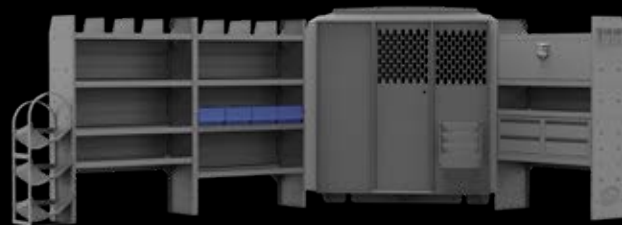

KARGO MASTER

WE PUT EVERYTHING WITHIN REACH.

VAN INTERIORS | TRUCK RACKS | VAN RACKS | AND MORE ...

TABLE OF CONTENTS

Cargo Van Interior Packages & Products

PROMASTER CITY VAN PACKAGES

Commercial Shelving, 40TCL	3
Deluxe Commercial Shelving, 41TCL	3
General Service, 42TCL	3
Plumbing, 43TCL	3
Electrical Contractor, 44TCL	4
HVAC, 45TCL	4
Telecom, 46TCL	4
Commercial Shelving (Wire Partition), 47TCL	4