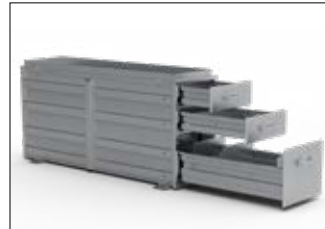

1. **3 DRAWER UNIT**
   40250 Heavy Duty Steel
   4025A Aluminum (Shown)
   ACCESSORIES
   40310 10" W x 5.5" H x 11" D Plastic Small Parts Bin with 2 Dividers
   PIVOT PRO
   40260 Use with 40250 Above