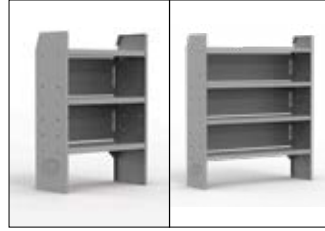

1. **STEEL SHELF UNITS**
   4832L 32" W x 43" H x 14" D (City)
   48424 42" W x 60" H x 14" D
   48524 52" W x 60" H x 14" D
   Some shelves are available in bulk. Please check the KM website for details.