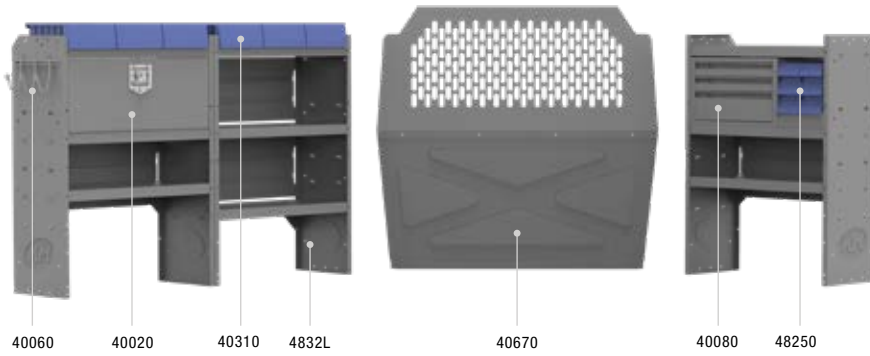

PROMASTER CITY VAN PACKAGES

ELECTRICAL CONTRACTOR 43" H Shelves // Compact Cargo Vans

44TCL PACKAGE 122" WB		
Part #	Description	Qty
40670	Partition	1
4832L	32" W x 14" D x 43" H Shelves	3
40020	32" W Shelf Door Kit	1
40080	Steel 3 Drawer Cabinet	1
40060	3 Prong "J" Hook	1
40310	10" W Plastic Shelf Bins	6
48250	10" W Plastic Shelf Bin Module	1