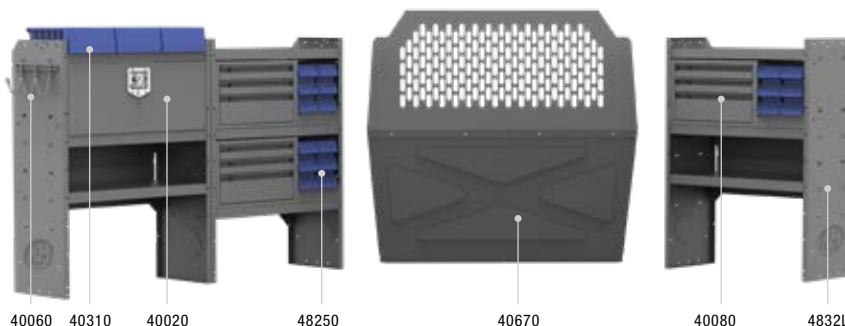

PLUMBING 43" H Shelves // Compact Cargo Vans

43TCL PACKAGE 122" WB		
Part #	Description	Qty
40670	Partition	1
4832L	32" W x 14" D x 43" H Shelves	3
40060	3 Prong "J" Hook	1
48250	10" W Plastic Shelf Bin Modules	3
40020	32" W Shelf Door Kit	1
40080	Steel 3 Drawer Cabinets	3
40310	10" W Plastic Shelf Bins	3