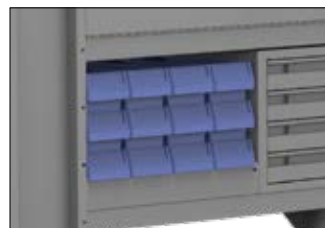

1. **WIRE REEL HOLDER**
   40230 5 Spindles

1. **PLASTIC SHELF BIN MODULES**
   48200 20" W Plastic Bin Module (Includes 4 - 10" W Bins)
   48210 10" W Plastic Bin Module (Includes 2 - 10" W Bins)
   48240 20" W Plastic Small Parts Bin Module (Incl. 12 - 5" W Bins)
   48250 10" W Plastic Small Parts Bin Module (Includes 6 - 5" W Bins)