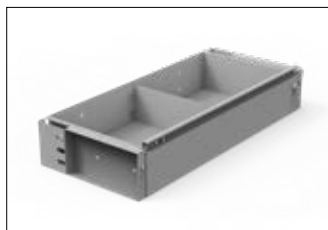

SINGLE LOCKING SHELF DRAWER
48132 32" W UNIT
48142 42" W UNIT
48152 52" W UNIT
(See page 8)