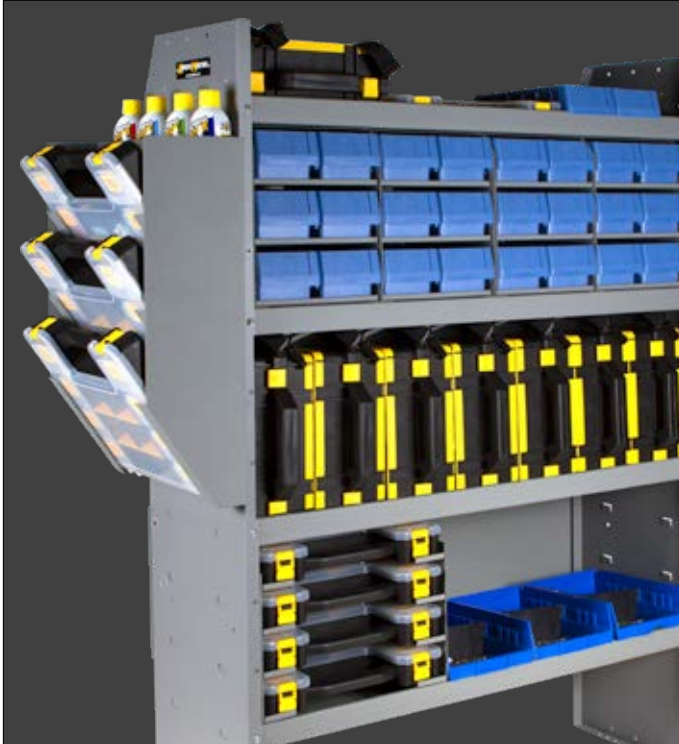

SHELF ORGANIZATION PRODUCTS

Stay organized with a host of new cargo van organizational products from Kargo Master. These products make it easy to organize all your small parts and tools. Kargo Master Kargo Cases include removable parts containers. Cases fit conveniently in your choice of shelf mounted Kargo Case holders.