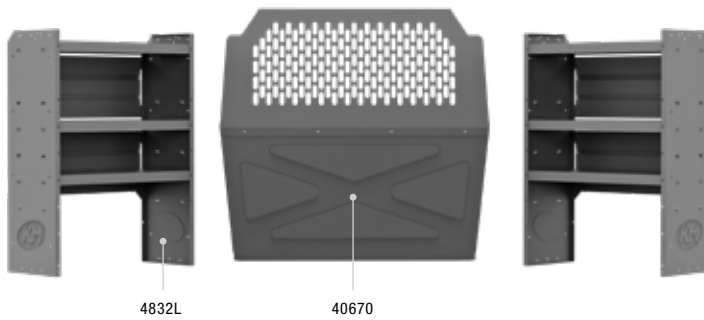

PROMASTER CITY VAN PACKAGES

COMMERCIAL SHELVING 43" H Shelves // Compact Cargo Vans

40TCL PACKAGE 122" WB		
Part #	Description	Qty
40670	Partition	1
4832L	32" W x 14" D x 43" H Shelves	2