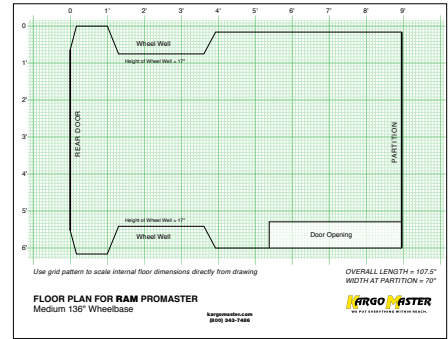

If you need assistance in customizing your van, call your regional account manager, your upfitter or Kargo Master customer service.

PROMASTER CITY 122" WB

Download this spec sheet and van floor template in PDF format from kargomaster.com/vanlayouts/