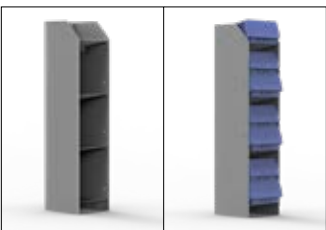

1. **STANDING BINDER RACK**
   40280 3 Shelves hold manual binders or can be used with Plastic Shelf Bin 40310 (Right Image)
   STANDING BIN RACK
   40290 Includes 7 - 10" W Bins 40310 with 2 Dividers each or can hold binders in combo