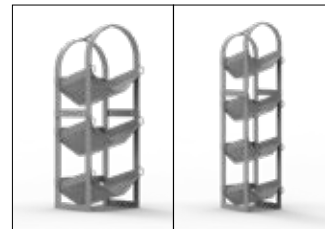

1. **REFRIGERANT TANK RACKS**
   40200 3 Tier Rack
   40100 4 Tier Rack