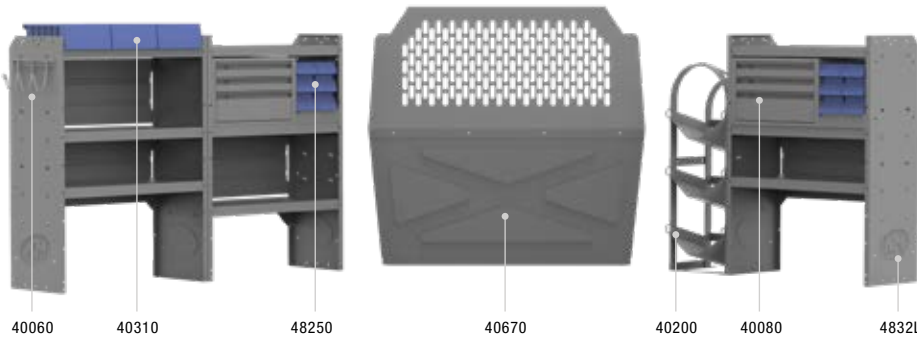

HVAC 43" H Shelves // Compact Cargo Vans

45TCL PACKAGE 122" WB		
Part #	Description	Qty
40670	Partition	1
4832L	32" W x 14" D x 43" H Shelves	3
40080	Steel 3 Drawer Cabinets	2
40200	3 Tier Refrigerant Tank Rack	1
40310	10" W Plastic Shelf Bins	3
48250	10" W Plastic Shelf Bin Modules	2
40060	3 Prong "J" Hook	1