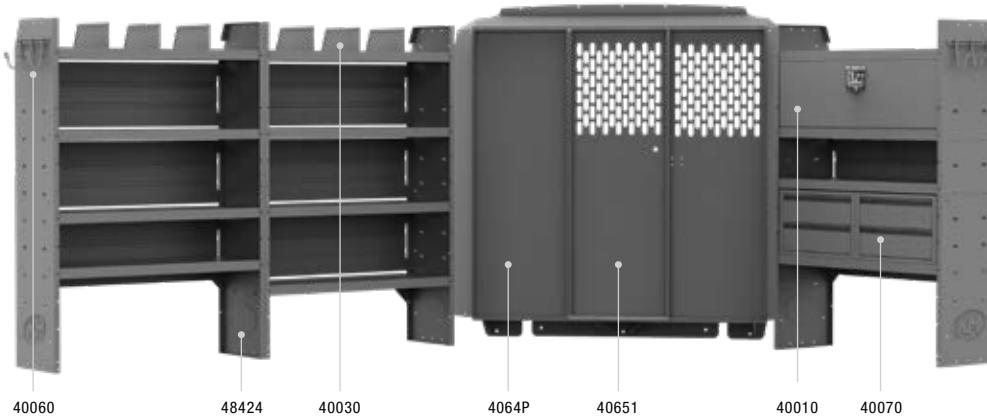

PROMASTER VAN PACKAGES

TELECOM 60" H Shelves // Low/High Roof

Above illustration is for 44PMS