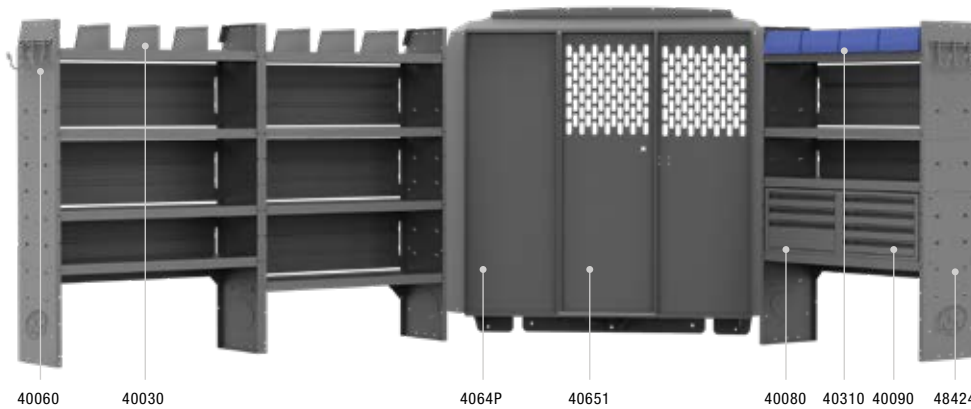

GENERAL SERVICE 60" H Shelves // Low/High Roof

Above illustration is for 41PMS

41PMS PACKAGE 118" & 136" WB		
Part #	Description	Qty
40651	Partition	1
4064P	Wing Kit	1
48424	42" W x 14" D x 60" H Shelves	3
40090	Steel 4 Drawer Cabinet	1
40080	Steel 3 Drawer Cabinet	1
40060	3 Prong "J" Hooks	2
40030	Shelf Dividers (Set of 6)	1
40310	10" W Plastic Shelf Bins	4

41PML PACKAGE 159" WB		
Part #	Description	Qty
40651	Partition	1
4064P	Wing Kit	1
48524	52" W x 14" D x 60" H Shelves	3
40090	Steel 4 Drawer Cabinet	1
40080	Steel 3 Drawer Cabinet	1
40060	3 Prong "J" Hooks	2
40030	Shelf Dividers (Set of 6)	1
40310	10" W Plastic Shelf Bins	5
48190	10" W X 2.75" H Shelf Lip	1