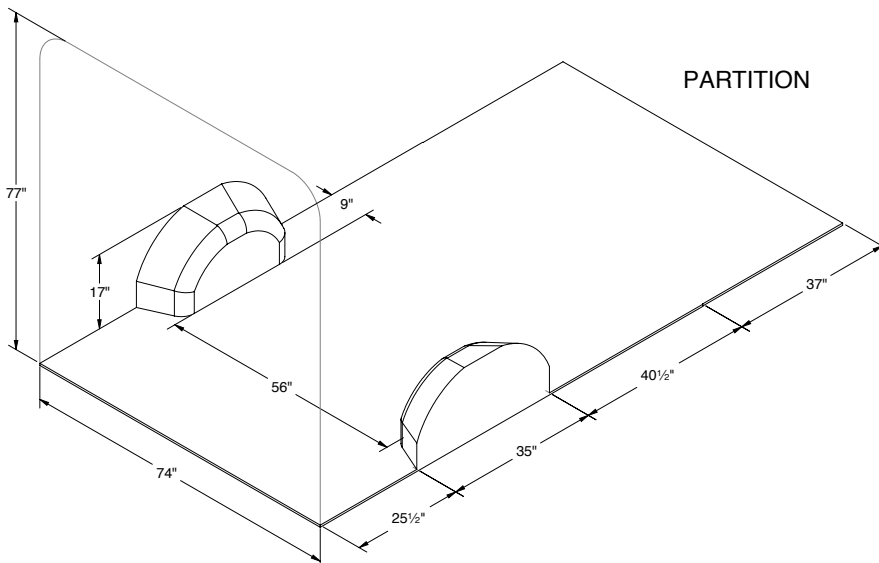

PROMASTER 159" EXT WB

Download this spec sheet and van floor template in PDF format from kargomaster.com/vanlayouts/