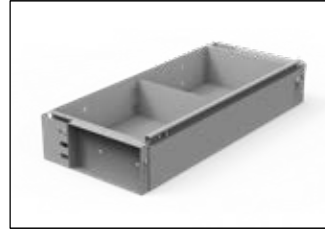

1. **SINGLE LOCKING SHELF DRAWER**
   48132 32" W Unit
   48142 42" W Unit
   48152 52" W Unit