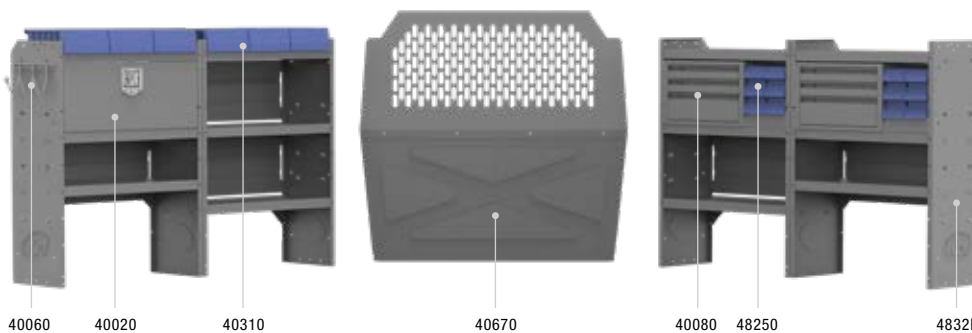

GENERAL SERVICE 43" H Shelves // Compact Cargo Vans

42TCL PACKAGE 122" WB		
Part #	Description	Qty
40670	Partition	1
4832L	32" W x 14" D x 43" H Shelves	4
40060	3 Prong "J" Hook	1
40310	10" W Plastic Shelf Bins	6
40020	32" W Shelf Door Kit	1
40080	Steel 3 Drawer Cabinets	2
48250	10" W Plastic Shelf Bin Modules	2