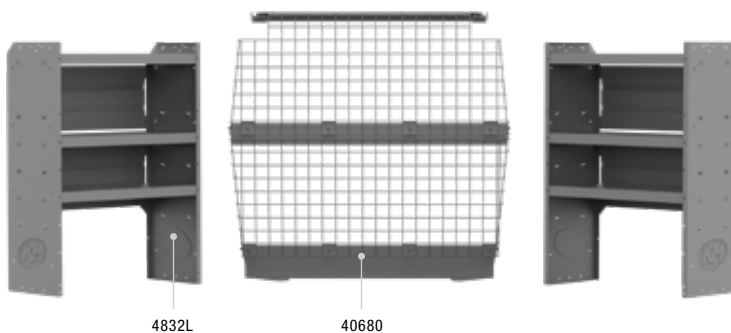

COMMERCIAL SHELVING (Wire Partition) 43" H Shelves // Compact Cargo Vans

47TCL PACKAGE 122" WB		
Part #	Description	Qty
40680	Partition	1
4832L	32" W x 14" D x 43" H Shelves	2