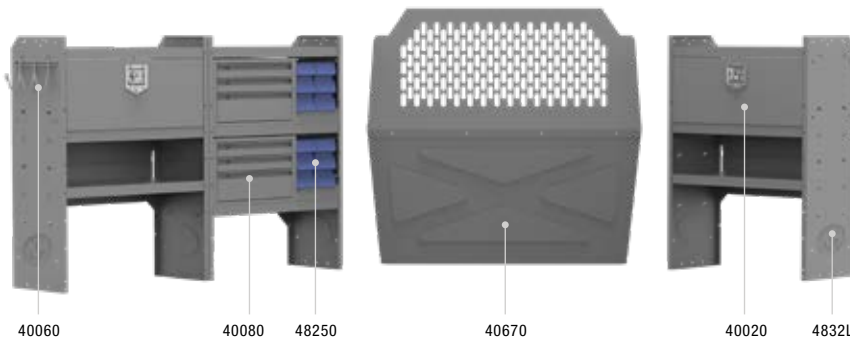

TELECOM 43" H Shelves // Compact Cargo Vans

46TCL PACKAGE 122" WB		
Part #	Description	Qty
40670	Partition	1
4832L	32" W x 14" D x 43" H Shelves	3
40020	32" W Shelf Door Kits	2
40080	Steel 3 Drawer Cabinets	2
48250	10" W Plastic Shelf Bin Modules	2
40060	3 Prong "J" Hook	1