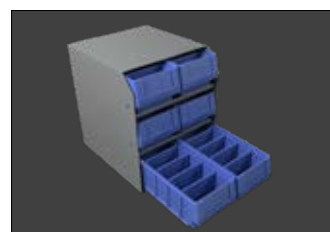

40340 STEEL SHELF CABINET

The Steel Shelf Cabinet mounts to flat shelves and surfaces. The cabinet includes 6 - 40330 Small Parts Bins with 5 dividers per bin.