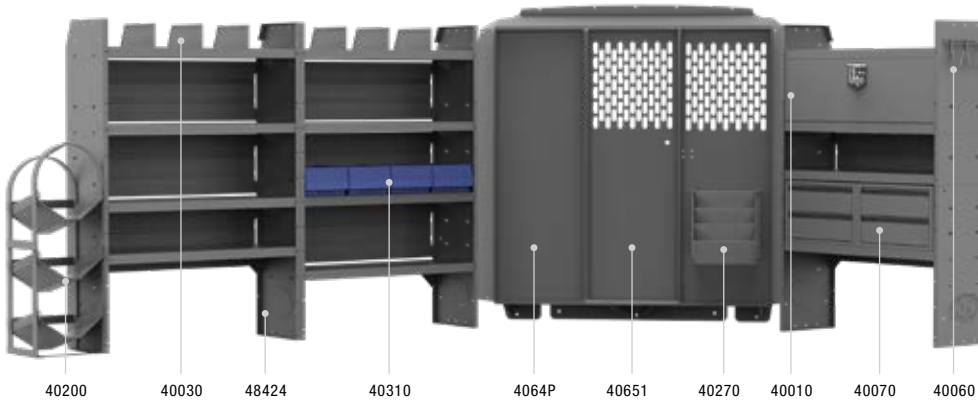

HVAC 60" H Shelves // Low/High Roof

Above illustration is for 45PMS