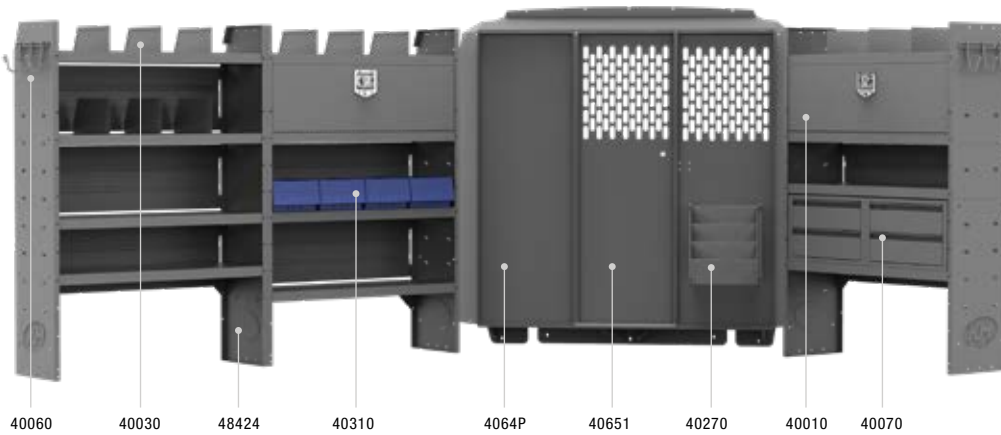

SECURITY 60" H Shelves // Low/High Roof

Above illustration is for 43PMS

43PMS PACKAGE 118" & 136" WB		
Part #	Description	Qty
40651	Partition	1
4064P	Wing Kit	1
48424	42" W x 14" D x 60" H Shelves	3
40010	42" W Shelf Door Kits	2
40070	Steel 2 Drawer Cabinets	2
40270	Hanging File Rack	1
40060	3 Prong "J" Hooks	2
40310	10" W Plastic Shelf Bins	4
40030	Shelf Dividers (Set of 6)	2

43PML PACKAGE 159" WB		
Part #	Description	Qty
40651	Partition	1
4064P	Wing Kit	1
48524	52" W x 14" D x 60" H Shelves	3
40040	52" W Shelf Door Kits	2
40070	Steel 2 Drawer Cabinets	2
40270	Hanging File Rack	1
40060	3 Prong "J" Hooks	2
40310	10" W Plastic Shelf Bins	5
40030	Shelf Dividers (Set of 6)	2
48190	10" W X 2.75" H Shelf Lip	1