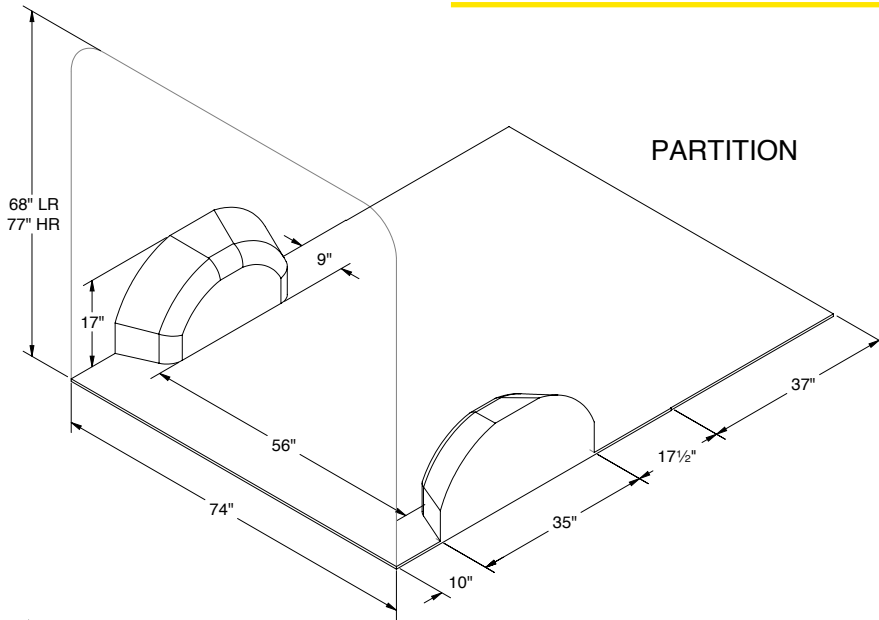

CUSTOMIZATIONS

PROMASTER 136" SWB

Download this spec sheet and van floor template in PDF format from kargomaster.com/vanlayouts/

PROMASTER 159" LWB

Download this spec sheet and van floor template in PDF format from kargomaster.com/vanlayouts/