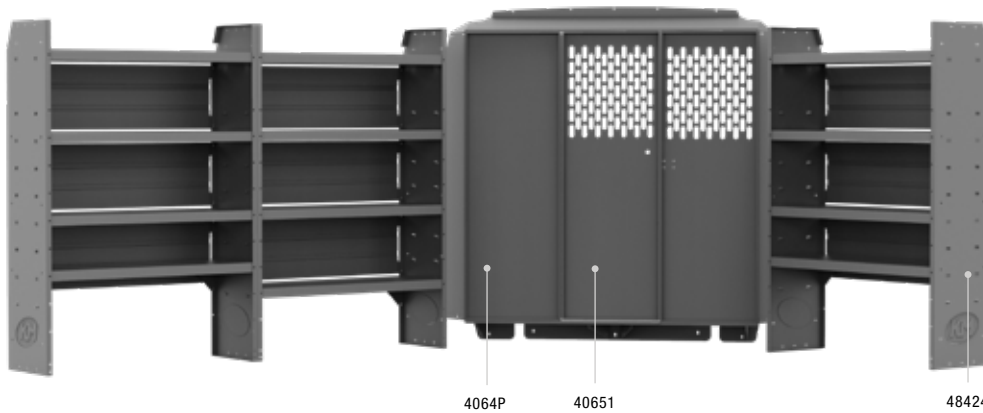

PROMASTER VAN PACKAGES

BASE 60" H Shelves // Low/High Roof

Above illustration is for 40PMS

40PMS PACKAGE 118" & 136" WB		
Part #	Description	Qty
40651	Partition	1
4064P	Wing Kit	1
48424	42" W x 14" D x 60" H Shelves	3

40PML PACKAGE 159" WB		
Part #	Description	Qty
40651	Partition	1
4064P	Wing Kit	1
48524	52" W x 14" D x 60" H Shelves	3