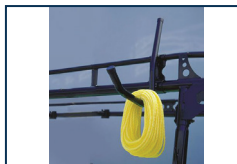

31150 PRO II UTILITY HOOK

Outboard side mount hook holds coiled materials or sheet metal breaks within easy reach of the ground.