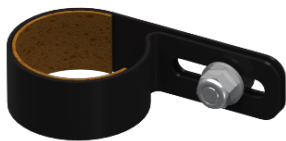

PRO III WINDOW GUARD ADAPTER CLAMPS

Part # : 31080C

Protect your rear cab window from accidental cargo damage.

Clamp for Pro II and Pro III window guard #31080