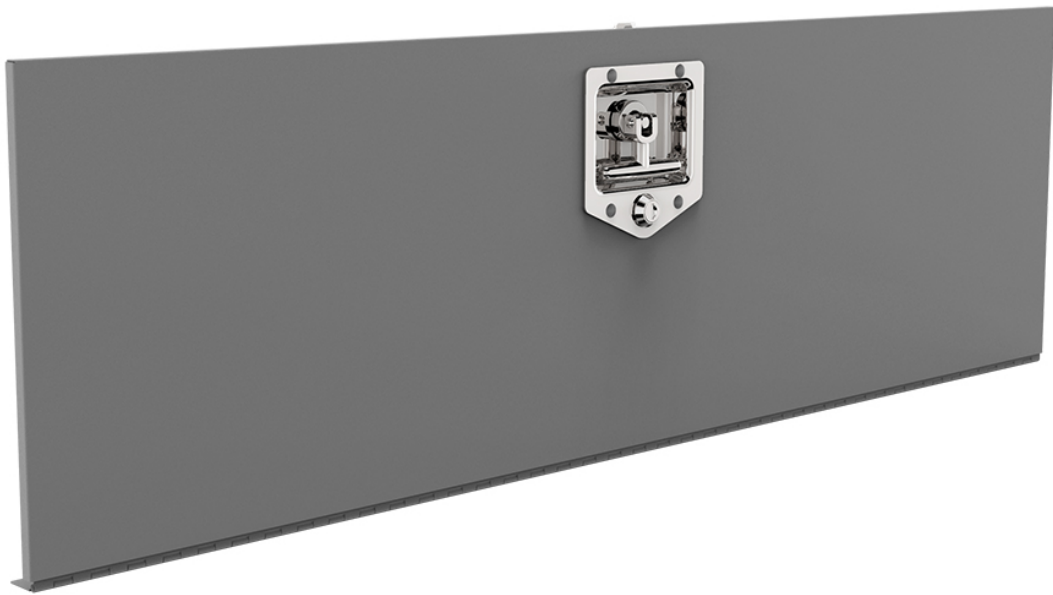

SHELF DOOR KIT 42" W

Part # : 40010

Lock it up and go!

Add security and piece of mind for your tools and equipment with this shelf door kit from Holman. For 42" shelves.