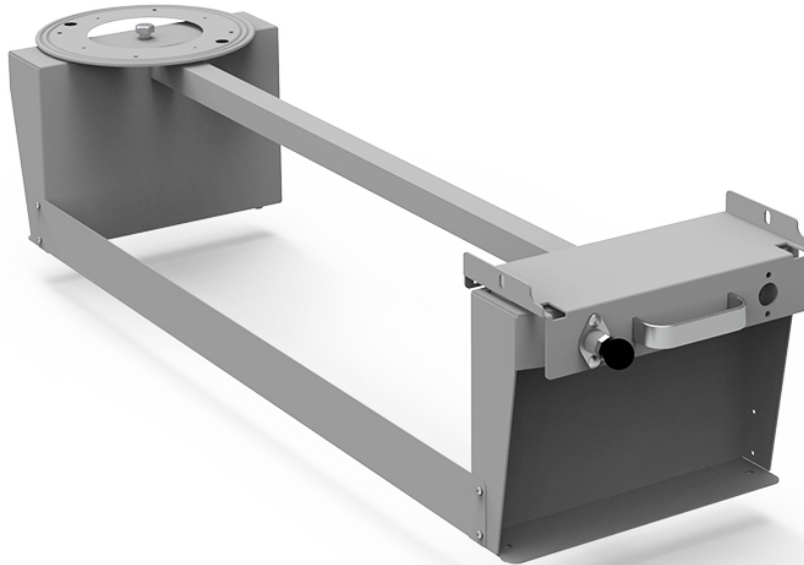

PIVOT PRO ROTATING REAR WHEEL WELL - GM, TRANSIT

Part # : 40260

Pivot Pro Rotating Rear Wheel Well

Pivot Pro 3 Long Drawer unit rotating wheel well stand.

The product includes plus nuts required for installation. Consider purchasing our Plus Nut Tool (#P9902) if you don't already have a plus nut installation tool.

Features:

- Designed to support up to 750 lb. Rotates slightly so drawers clear van's rear door jam in GM full size vans.
- Heavy-duty ball and roller bearings ensure smooth stable rotation
- Stand s positive stops lock cabinets in either rotated and non-rotated positions
- 40250 long drawer unit is sold separately.

Vehicle Fit

- Chevy Express
- GMC Savanna
- Ford Transit