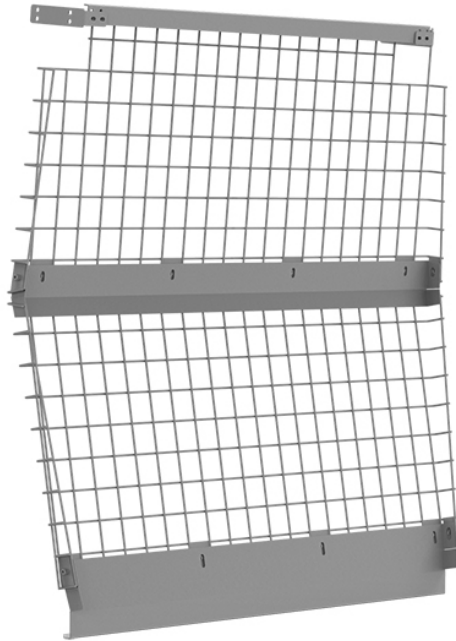

PARTITION - WIRE - COMPACT VANS

Part # : 40680

Keep your van secure and protect your cab

Holman Partitions provide security and safety while remaining quiet and strong