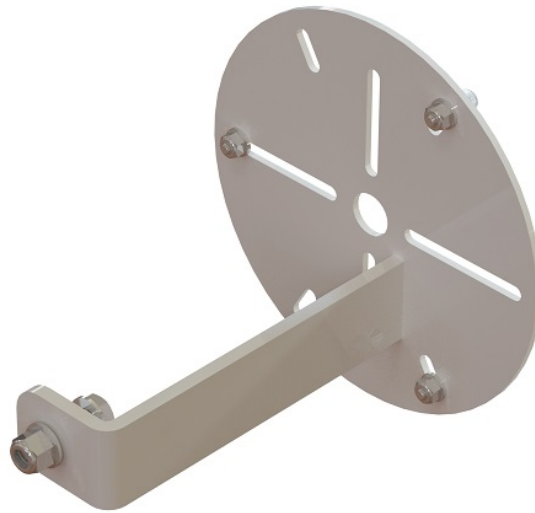

EMERGENCY LIGHT MOUNT (FOR ALL DROP DOWN OR CLAMP & LOCK RACKS)

Part # : 40893

Emergency Light Mount

for full 409xx racks

Features:

- Steel construction
- Painted white finish
- Holman Warranty

Compatible Racks

- #4A90L - HD Aluminum Clamp & Lock Ladder Rack - Low Roof-Transit, GM, NV, Metris
- #4A92L - HD Aluminum Drop Down Ladder Rack - Low Roof Transit, NV, Metris, GM
- #4A97M - HD Aluminum Drop Down Ladder Rack - Mid Roof Transit, ProMaster
- #4A99H - HD Aluminum Drop Down Ladder Rack - High Roof Transit, NV, Sprinter, ProMaster
- #4A933 - HD Aluminum Drop Down Ladder Rack - Transit Connect, NV 200, City Express, ProMaster City
- #4A97M - HD Aluminum Drop Down Ladder Rack - Mid Roof Transit, ProMaster
- #4A99H - HD Aluminum Drop Down Ladder Rack - High Roof Transit, NV, Sprinter, ProMaster
- #4090L - Clamp & Lock Ladder Rack - Low Roof Transit, GM, E-Series, NV, Metris

- #4092L - Drop Down Ladder Rack - Low Roof Transit, NV, Metris, GM, E-Series
- #40933 - Drop Down Ladder Rack - Transit Connect, NV 200, City Express, Ram City
- #4097M - Drop Down Ladder Rack - All Mid Roof Transit, ProMaster, Sprinter
- #4099H - Drop Down Ladder Rack - High Roof Transit, NV, Sprinter, ProMaster