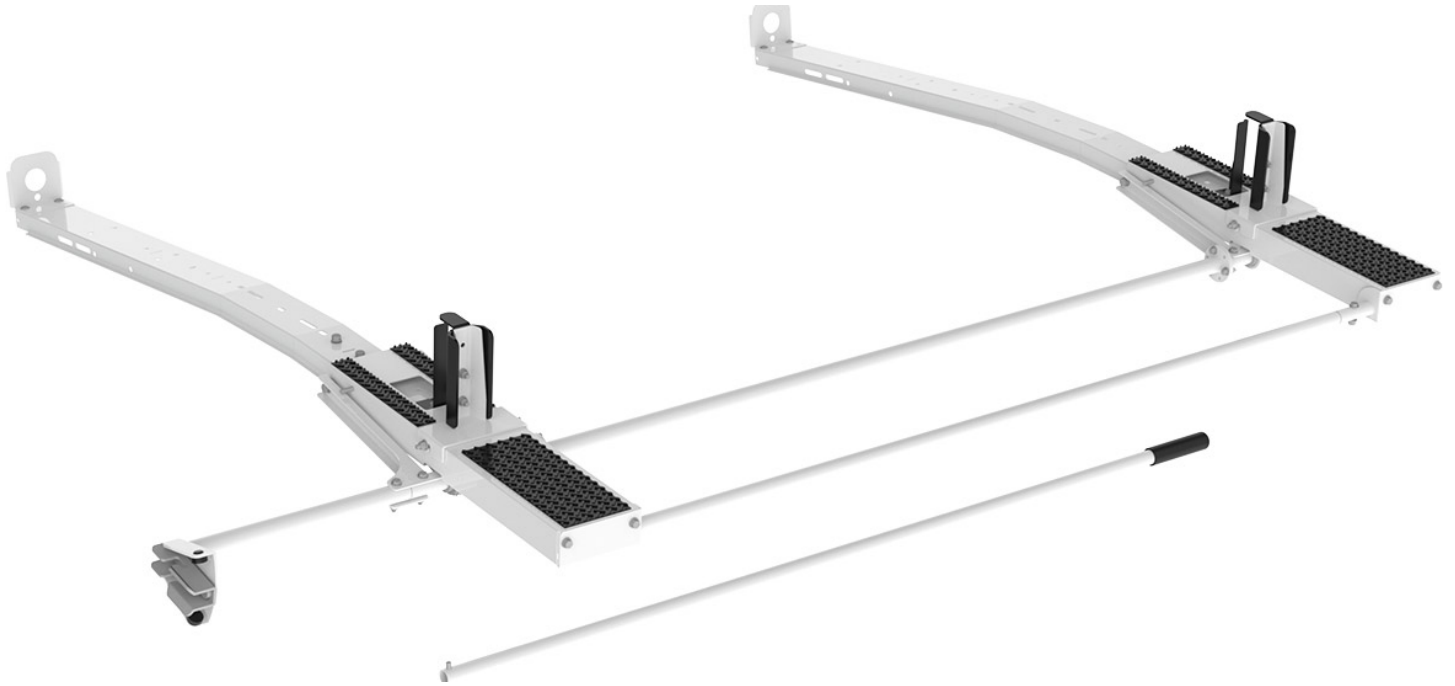

DROP DOWN LADDER RACK - SINGLE - PROMASTER, SPRINTER

Part # : 4097M

Drop Down Ladder Rack - ProMaster, Sprinter

Single Drop Down ladder rack makes placement and removal of ladder racks simple and easy. Heavy-duty mechanism gently lowers and raises a ladder into position for easy loading and unloading. Available in white powder coat. Curb side only.

Features:

- Adjustable Clamps firmly secure ladder to rack
- Quick & Easy to Assemble and Install
- Rung grips are adjustable to secure extension ladders of all sizes.
- Rugged crossbows are low over van roof to reduce overall vehicle height and to facilitate loading and unloading.
- Zinc epoxy primed for superior rust resistance.
- Chip resistant powder coat finish.
- Holman Warranty

Mounting Kits:

- 40818 - Van Rack Mount Kit (Aluminum) - Mercedes Sprinter & Ram ProMaster
- 4081P - Mount Kit - ProMaster
- 4081S - Mount Kit - Sprinter
- 4081SF - Mount Kit - Sprinter - Use with OEM Roof Rail

Vehicle Fit:

Std Roof Mercedes Sprinter

Std Roof Ram ProMaster