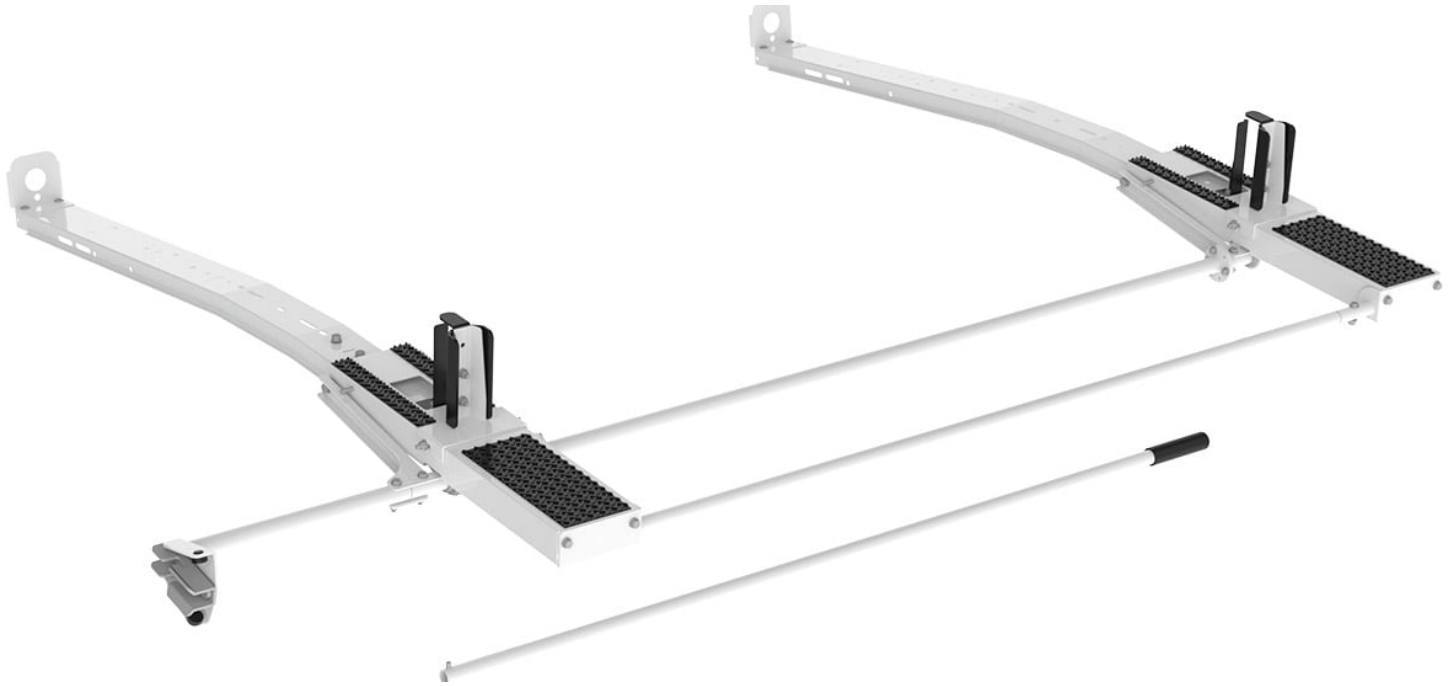

DROP DOWN LADDER RACK - SINGLE - PROMASTER, SPRINTER

Part # : 4097M

Drop Down Ladder Rack - ProMaster, Sprinter

Single Drop Down ladder rack makes placement and removal of ladder racks simple and easy. Heavy-duty mechanism gently lowers and raises a ladder into position for easy loading and unloading. Available in white powder coat. Curb side only.

Features:

- Adjustable Clamps firmly secure ladder to rack
- Quick & Easy to Assemble and Install
- Rung grips are adjustable to secure extension ladders of all sizes.
- Rugged crossbows are low over van roof to reduce overall vehicle height and to facilitate loading and unloading.
- Zinc epoxy primed for superior rust resistance.
- Chip resistant powder coat finish.
- Holman Warranty

Mounting Kits:

- 40818 - Van Rack Mount Kit (Aluminum) - Mercedes Sprinter & Ram ProMaster
- 4081P - Mount Kit - ProMaster
- 4081S - Mount Kit - Sprinter
- 4081SF - Mount Kit - Sprinter - Use with OEM Roof Rail

Vehicle Fit:

Std Roof Mercedes Sprinter

Std Roof Ram ProMaster