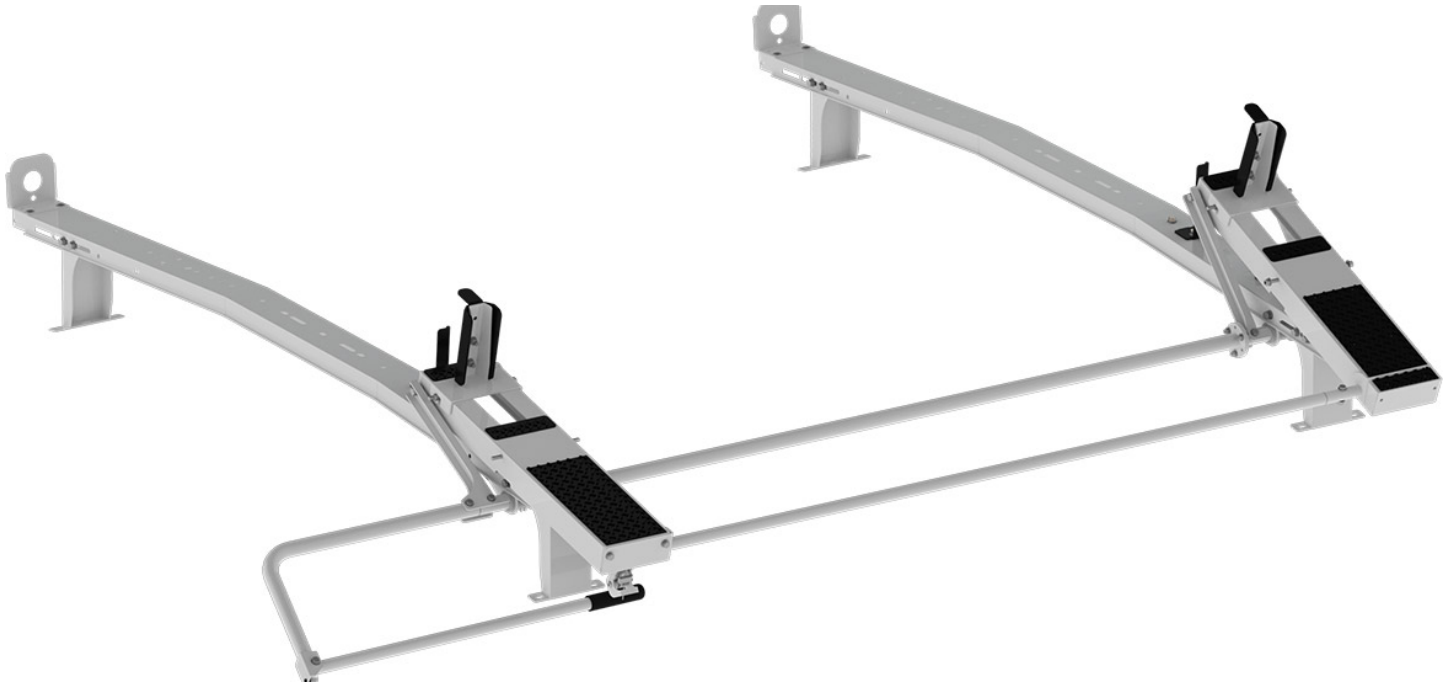

DROP DOWN LADDER RACK - SINGLE - LOW ROOF COVERED SERVICE BODY

Part # : 47953

Drop Down Ladder Rack - Low Roof Covered Service Body

Single Drop Down ladder rack makes placement and removal of ladder racks simple and easy. Heavy-duty mechanism gently lowers and raises a ladder into position for easy loading and unloading. Available in white powder coat. Curb side only.

Features:

- Adjustable Clamps firmly secure ladder to rack
- Mount Kit Included
- Quick & Easy to Assemble and Install
- Rung grips are adjustable to secure extension ladders of all sizes.
- Rugged crossbows are low over van roof to reduce overall vehicle height and to facilitate loading and unloading.
- Zinc epoxy primed for superior rust resistance.
- Chip resistant powder coat finish.
- Holman Warranty