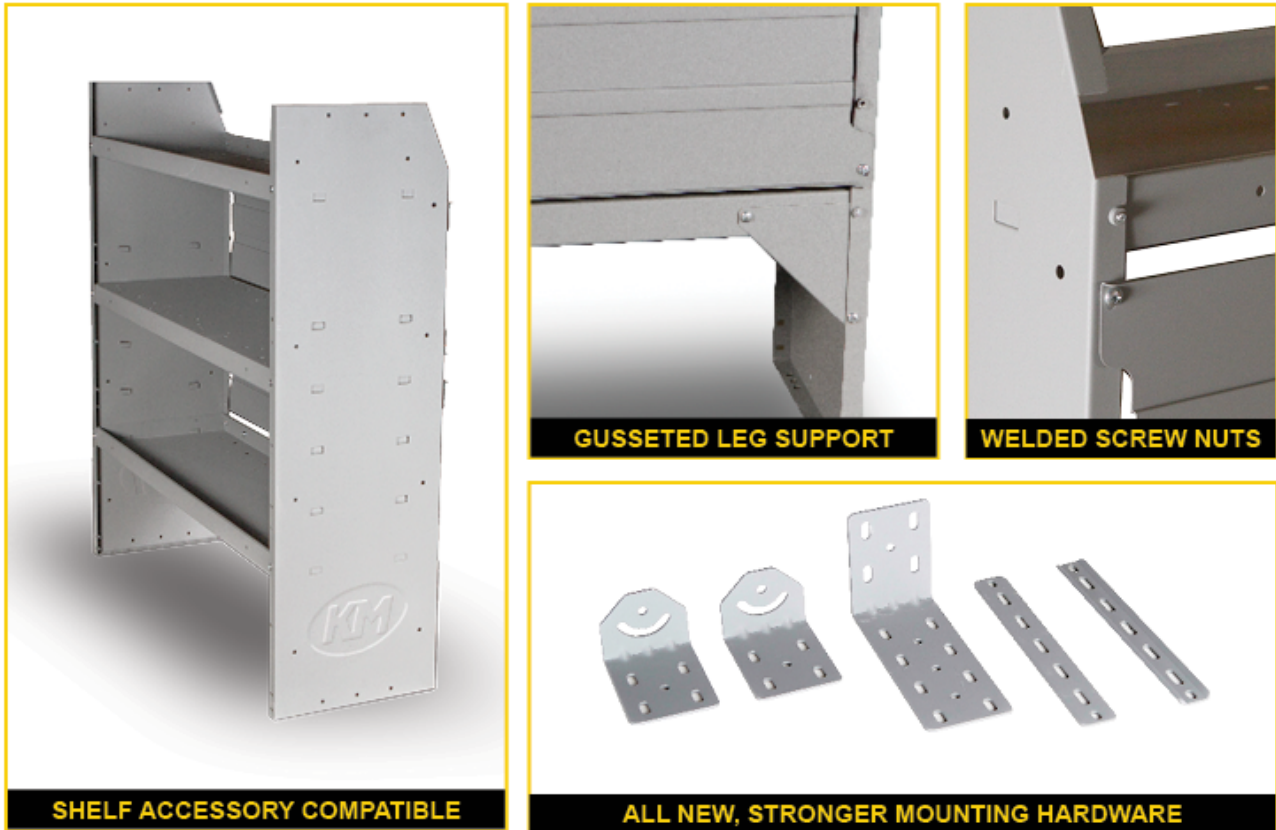

SHELF UNIT - 32" W X 60" H X 14" D

Part # : 48324

32" W x 60" H x 14" D Shelf Unit

The Holman 32 x 60 Adjustable Shelf Unit is one of the most durable and flexible shelving systems available on the market.

Features

- Heavy Lance Support Technology
- Adjustable Shelf Lips
- Contoured top design
- Covered Steel Back Panels
- Shelving accessories & addons

Vehicle Fit

Ford Transit Mid/High Roof
Nissan NV Tall Roof

Ram ProMaster
Mercedes Sprinter Van

SHELVING BUILT TO LAST

Strong, Quiet, Secure

With 16 gauge side panels and 18 gauge shelving, Holman shelves are built to take a beating. With a number of strength enhancing features, these shelves can withstand power tools, heavy parts and just about anything you can throw at them. Our folded steel shelf lip is the strongest in the industry.

With gusseted leg supports and weld-nut attachments, we are so confident that every shelf comes with a structural warranty. We've designed our backing plates to be rattle free keeping the inside of your van quiet. And our strong mounting hardware you are worry free from our shelves ever breaking free.