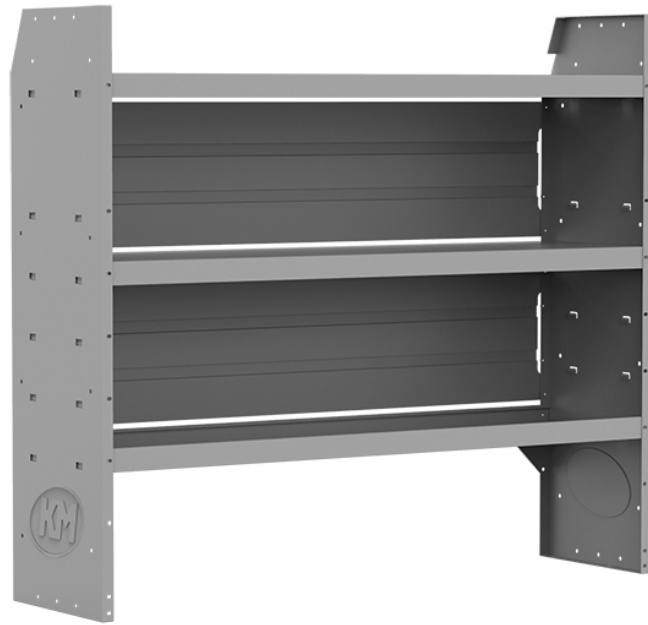

SHELF UNIT - 52" W X 46" H X 14" D

Part # : 48520

Shelf Unit

Holman shelf units are the strongest in the industry.