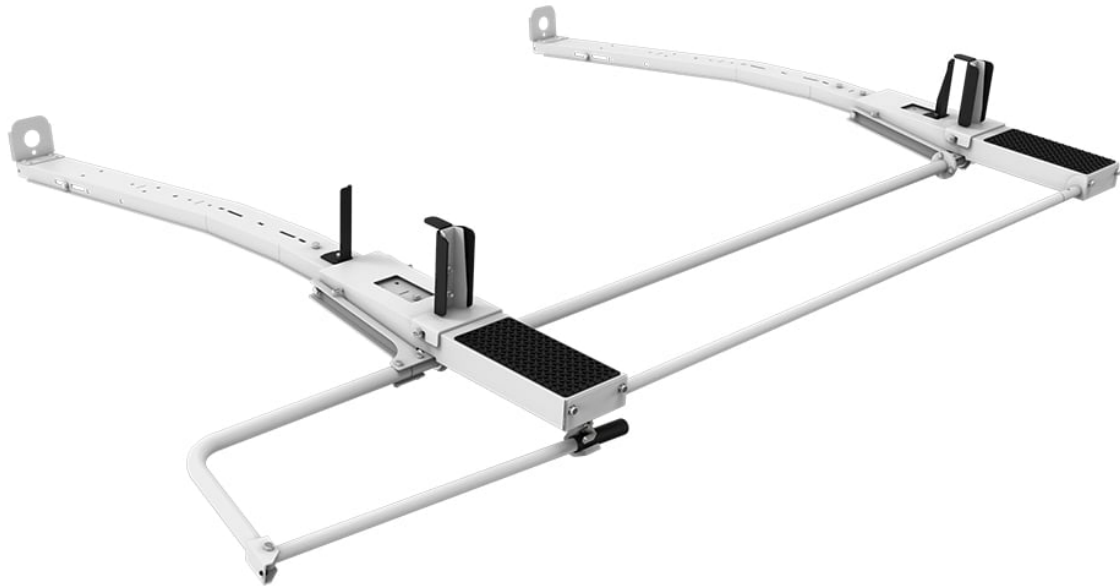

## DROP DOWN HD ALUMINUM LADDER RACK - LOW ROOF TRANSIT & NISSAN, METRIS, GM

---

Part # : 4A92L

**\*\*This item is no longer available. Product has been discontinued. Superseded by 4A93L\*\***

[4A93L](#)

### Features:

- Rust free heavy duty aluminum
- Adjustable Clamps firmly secure ladder to rack
- Quick & Easy to Assemble and Install
- Rung grips are adjustable to secure extension ladders of all sizes.
- Rugged crossbows are low over van roof to reduce overall vehicle height and to facilitate loading and unloading.
- Chip resistant white powder coat finish.
- Holman Warranty

## **Mounting Kits:**

- 409TD - Van Rack Mount Kit - Ford Transit
- 409CD - Van Rack Mount Kit - GM

## **Vehicle Fit:**

Chevy Express  
GMS Savana

Low Roof Ford Transit  
Nissan NV