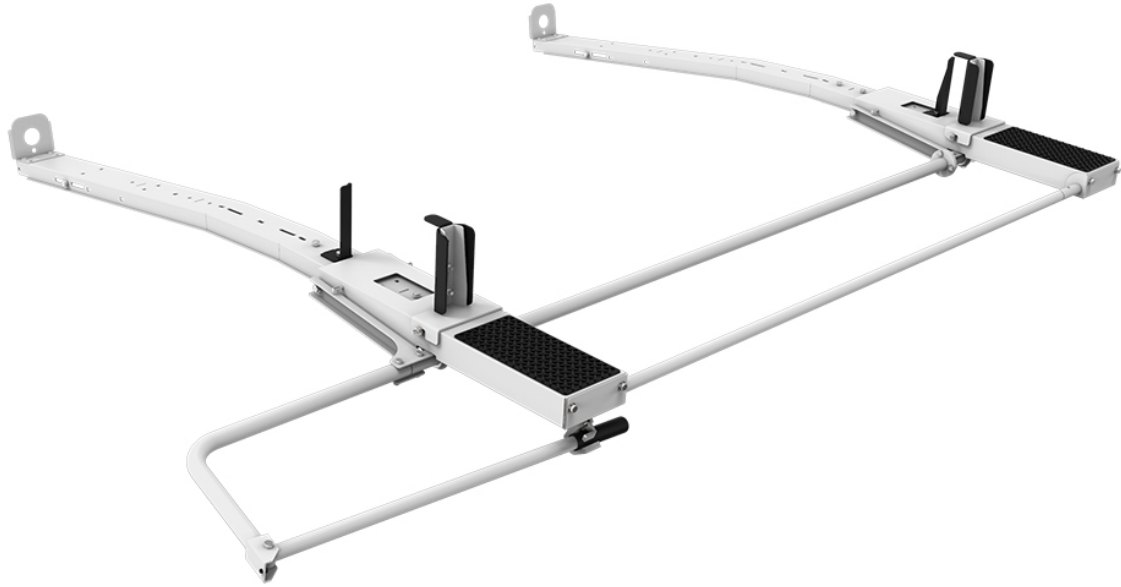

DROP DOWN HD ALUMINUM LADDER RACK - LOW ROOF TRANSIT & NISSAN, METRIS, GM

Part # : 4A92L

Put your ladders within reach!

Our drop down ladder racks make it easy to load and unload your ladders with just a grab of a handle.

****Mount Kit Required****