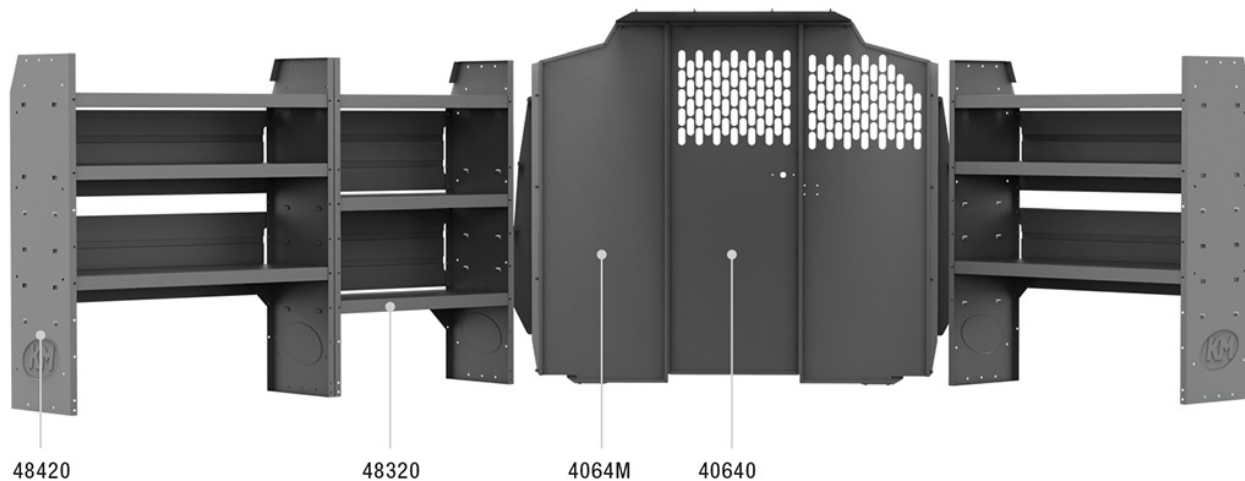

BASE 46" H SHELVES - METRIS 126" WB

Part # : 4001M

Everything to get you started and a great price!

Holman Base van packages give you just the basics and a perfect platform for building your van interior, your way.

PACKAGE INCLUDES

ITEM	DESCRIPTION	QTY
40640	Partition - Perforated - Transit & NV Low Roof, GM, Metris	1
4064M	Partition Wing Kit - Metris	1
48420	Shelf Unit - 42" W x 46" H x 14" D	2
48320	Shelf Unit - 32" W x 46" H x 14" D	1