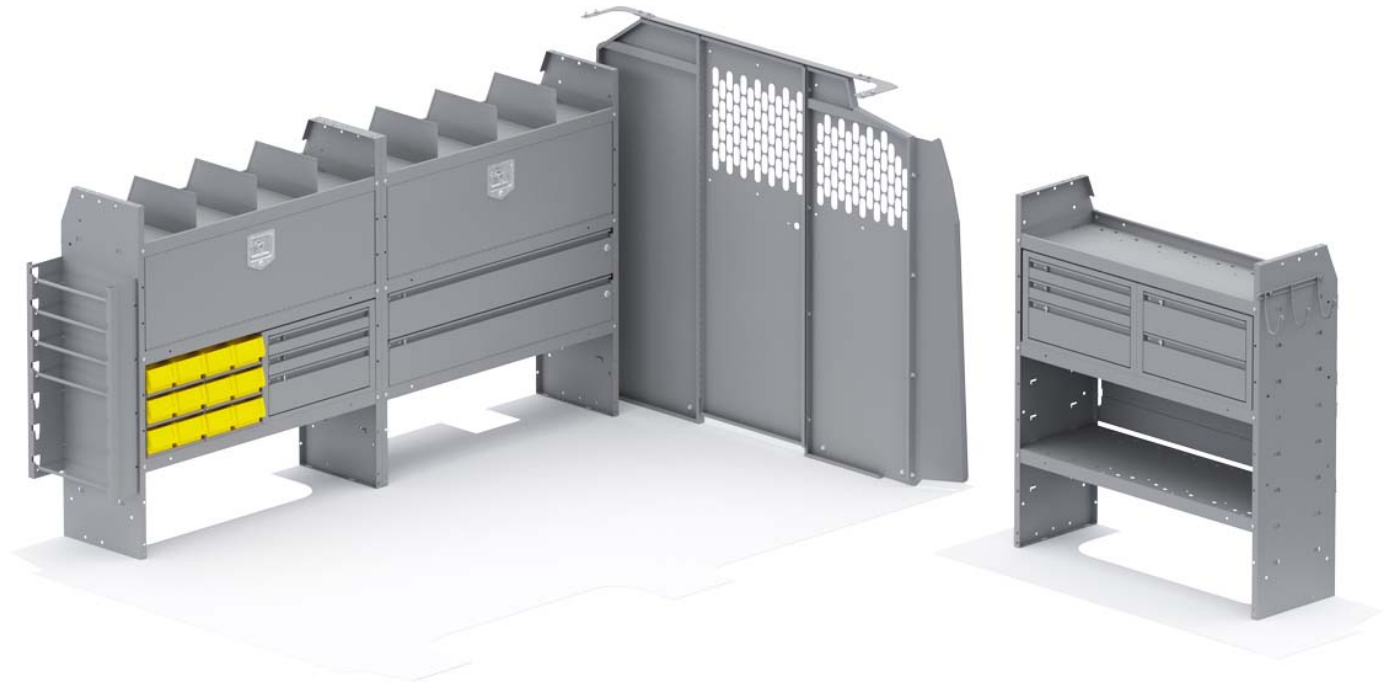

ELECTRICAL CONTRACTOR VAN PACKAGE - GM 135" WHEELBASE

Part # : 53GMS

BUILT TO WORK LIKE YOU DO

Holman Van Interior Packages take the guess work out of where to begin uplifting your cargo van. With our strong easily adjustable shelving, partitions and accessories, our van packages have everything you need to put your van to work. Our professional designers and product engineers have created customized van packages for specific service categories to help you easily outfit a van based on input from experienced industry tradesmen.

- **Strong** - Holman shelves are built to last using the strongest steel and aluminum available.
- **Customizable** - Build and configure your interior your way. With options and accessories, your van will work how you want it to work.
- **Organized** - Nothing is more frustrating than not being able to find what you need. Our interior organizers will keep everything in it's place. Securely.
- **Guaranteed** - Holman Warranty

PACKAGE INCLUDES

ITEM	DESCRIPTION	QTY
40640	Partition - Perforated - Transit & NV Low Roof, GM, Metris	1
48420	Shelf Unit - 42" W x 46" H x 14" D	3
40010	Shelf Door Kit 42" W	2
40070	Drawer Cabinet - 2 Drawers	1
40080	Drawer Cabinet - 3 Drawers	2
40230	Wire Reel Holder - 5 Spindle	1
40060	Hook - 3 Prong "J"	1
40030	Shelf Dividers 6" Tall (Set of 6)	1
406GM	Partition Wing Kit - GM	1
48142	Drawer - Locking Shelf Drawer 42" W	2
40341	Small Parts Bins (40331) In Steel Shelf Cabinet - 6 Bins	2