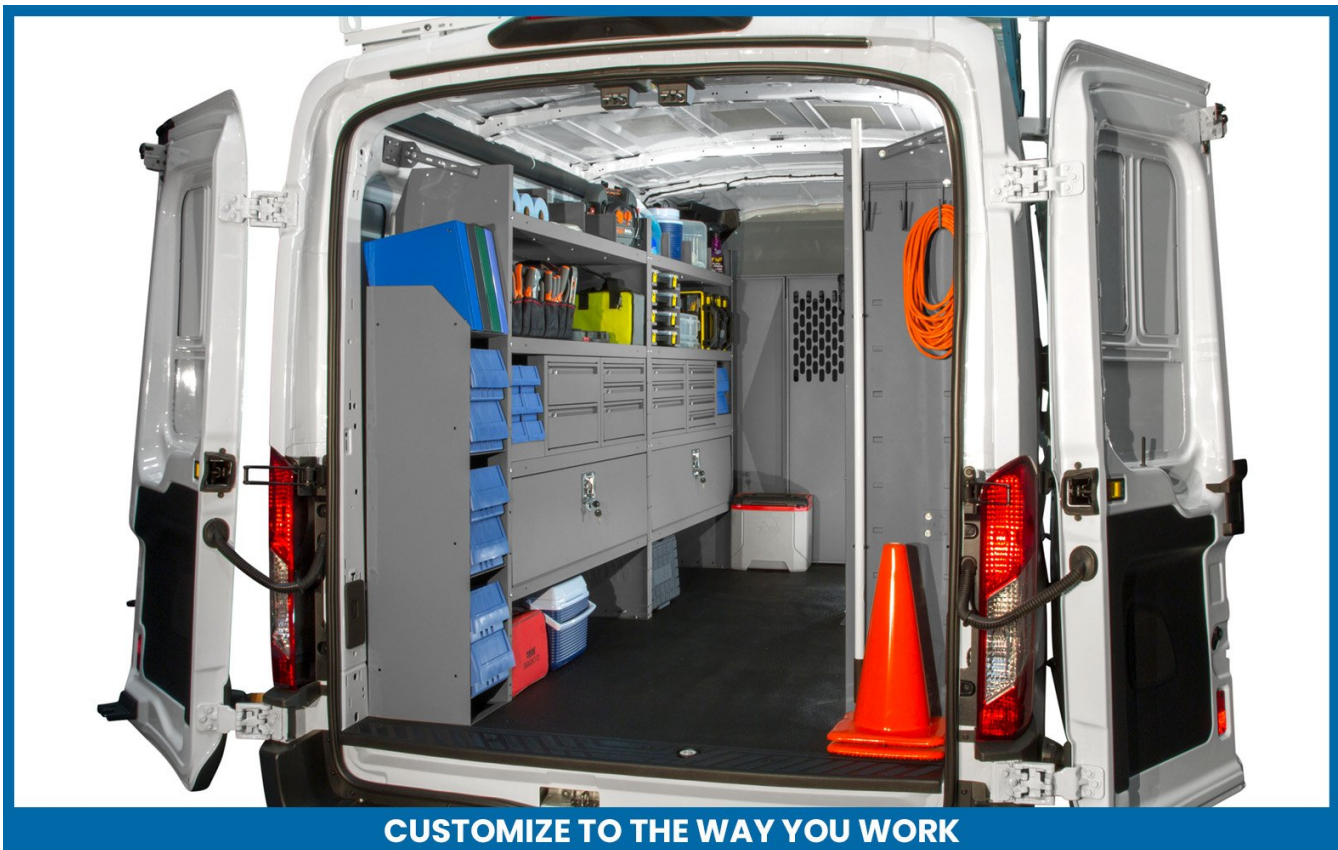

ELECTRICAL CONTRACTOR VAN PACKAGE - GM 135" WHEELBASE

Part # : 53GMS

BUILT TO WORK LIKE YOU DO

Holman Van Interior Packages take the guess work out of where to begin uplifting your cargo van. With our strong easily adjustable shelving, partitions and accessories, our van packages have everything you need to put your van to work. Our professional designers and product engineers have created customized van packages for specific service categories to help you easily outfit a van based on input from experienced industry tradesmen.

- **Strong** - Holman shelves are built to last using the strongest steel and aluminum available.
- **Customizable** - Build and configure your interior your way. With options and accessories, your van will work how you want it to work.
- **Organized** - Nothing is more frustrating than not being able to find what you need. Our interior organizers will keep everything in it's place. Securely.
- **Guaranteed** - Holman Warranty

PACKAGE INCLUDES

ITEM	DESCRIPTION	QTY
40640	Partition - Perforated - Transit & NV Low Roof, GM, Metris	1
48420	Shelf Unit - 42" W x 46" H x 14" D	3
40010	Shelf Door Kit 42" W	2
40070	Drawer Cabinet - 2 Drawers	1
40080	Drawer Cabinet - 3 Drawers	2
40230	Wire Reel Holder - 5 Spindle	1
40060	Hook - 3 Prong "J"	1
40030	Shelf Dividers 6" Tall (Set of 6)	1
406GM	Partition Wing Kit - GM	1
48142	Drawer - Locking Shelf Drawer 42" W	2
40341	Small Parts Bins (40331) In Steel Shelf Cabinet - 6 Bins	2