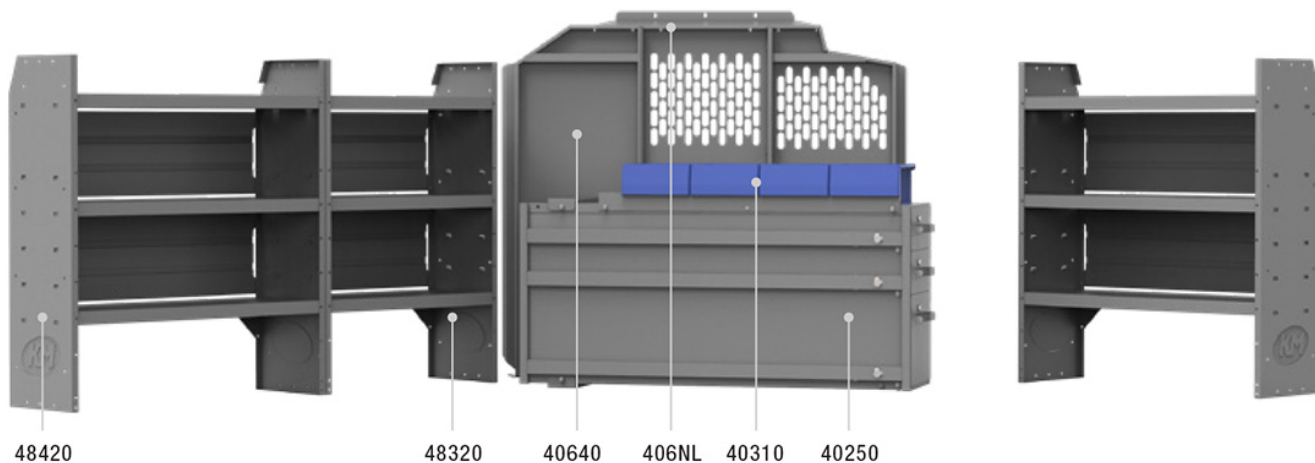

EZ ALL TRADES 46" H SHELVES - NV 146" WB LOW ROOF

Part # : 49NVL

Combined shelving space and long drawer storage equal a great package

This top selling Holman shelving package takes the work out of organizing your van.

PACKAGE INCLUDES

ITEM	DESCRIPTION	QTY
48420	Shelf Unit - 42" W x 46" H x 14" D	2
40640	Partition - Perforated - Transit & NV Low Roof, GM, Metris	1
406NL	Partition Wing Kit - NV Low Roof	1
40250	Drawer Unit - Long Heavy-Duty - 3 Drawers	1
48320	Shelf Unit - 32" W x 46" H x 14" D	1
40311	Small Parts Shelf Bin - 10" W Plastic	4