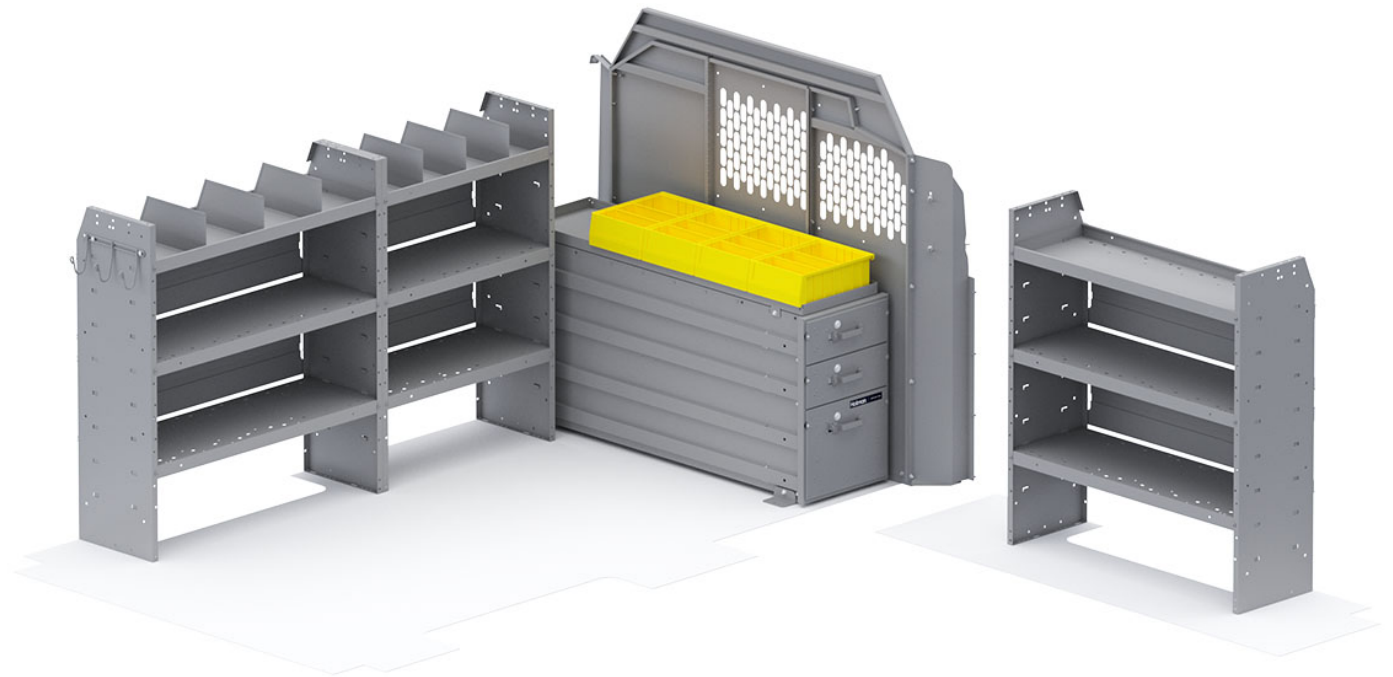

HEAVY DUTY DRAWERS VAN PACKAGE - TRANSIT LOW ROOF 130" WHEELBASE

Part # : 52TRL

BUILT TO WORK LIKE YOU DO

Holman Van Interior Packages take the guess work out of where to begin uplifting your cargo van. With our strong easily adjustable shelving, partitions and accessories, our van packages have everything you need to put your van to work. Our professional designers and product engineers have created customized van packages for specific service categories to help you easily outfit a van based on input from experienced industry tradesmen.

- **Strong** - Holman shelves are built to last using the strongest steel and aluminum available.
- **Customizable** - Build and configure your interior your way. With options and accessories, your van will work how you want it to work.
- **Organized** - Nothing is more frustrating than not being able to find what you need. Our interior organizers will keep everything in it's place. Securely.
- **Guaranteed** - Holman Warranty

PACKAGE INCLUDES

ITEM	DESCRIPTION	QTY
40640	Partition - Perforated - Transit & NV Low Roof, GM, Metris	1
40060	Hook - 3 Prong "J"	1
40030	Shelf Dividers 6" Tall (Set of 6)	1
40250	Drawer Unit - Long Heavy-Duty - 3 Drawers	1
40311	Small Parts Shelf Bin - 10" W Plastic	4
48320	Shelf Unit - 32" W x 46" H x 14" D	1
48420	Shelf Unit - 42" W x 46" H x 14" D	2
40649TL	Partition Wing Kit - Transit Low Roof	1