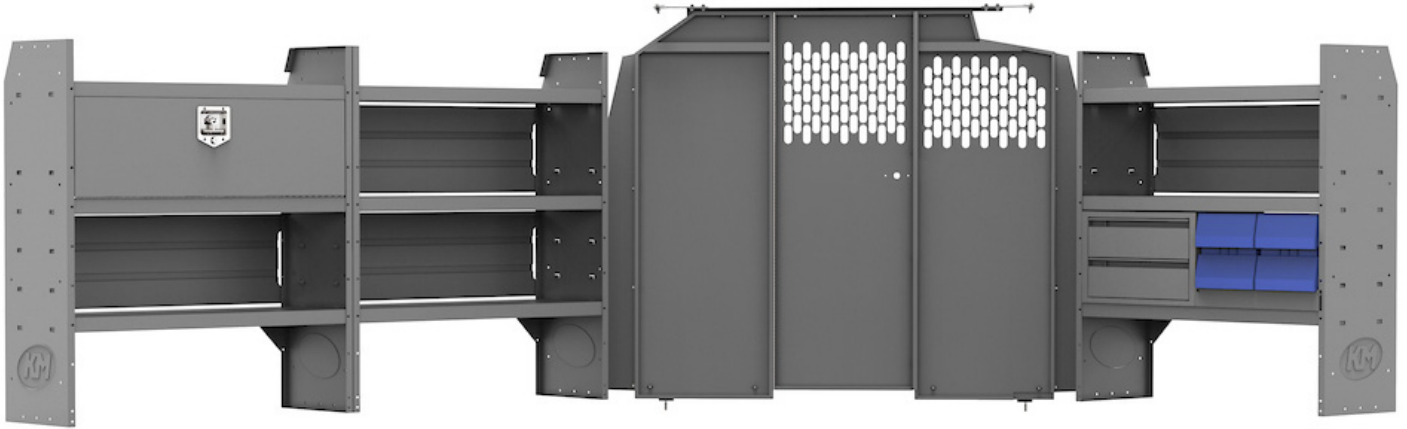

Holman

TRADESMAN SERVICE 46" H SHELVES - GM 135" WB

Part # : 4010C

BUILT TO WORK LIKE YOU DO

Holman Van Interior Packages take the guess work out of where to begin uplifting your cargo van. With our strong easily adjustable shelving, partitions and accessories, our van packages have everything you need to put your van to work. Our professional designers and product engineers have created customized van packages for specific service categories to help you easily outfit a van based on input from experienced industry tradesmen.

- **Strong** - Holman shelves are built to last using the strongest steel and aluminum available.
- **Customizable** - Build and configure your interior your way. With options and accessories, your van will work how you want it to work.
- **Organized** - Nothing is more frustrating than not being able to find what you need. Our interior organizers will keep everything in it's place. Securely.
- **Guaranteed** - Holman Warranty

PACKAGE INCLUDES

ITEM	DESCRIPTION	QTY
40640	Partition - Perforated - Transit & NV Low Roof, GM, Metris	1
48420	Shelf Unit - 42" W x 46" H x 14" D	3
40010	Shelf Door Kit 42" W	1
40070	Drawer Cabinet - 2 Drawers	1
406GM	Partition Wing Kit - GM	1
48180	Shelf Lip 20" L x 2.75" H	1
40311	Small Parts Shelf Bin - 10" W Plastic	4