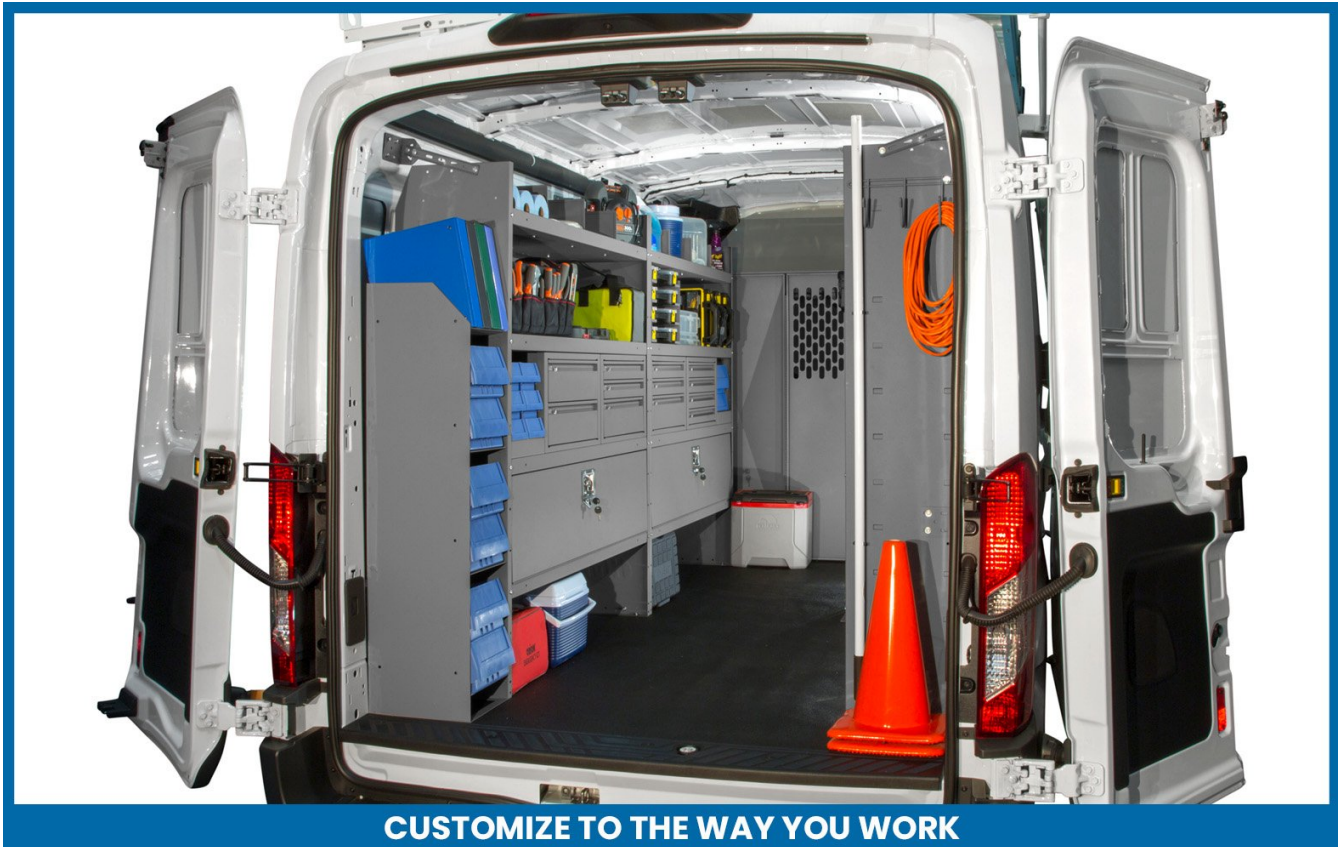

TRADESMAN SERVICE 46" H SHELVES - METRIS 126" WB

Part # : 4010M

BUILT TO WORK LIKE YOU DO

Holman Van Interior Packages take the guess work out of where to begin uplifting your cargo van. With our strong easily adjustable shelving, partitions and accessories, our van packages have everything you need to put your van to work. Our professional designers and product engineers have created customized van packages for specific service categories to help you easily outfit a van based on input from experienced industry tradesmen.

- **Strong** - Holman shelves are built to last using the strongest steel and aluminum available.
- **Customizable** - Build and configure your interior your way. With options and accessories, your van will work how you want it to work.
- **Organized** - Nothing is more frustrating than not being able to find what you need. Our interior organizers will keep everything in it's place. Securely.
- **Guaranteed** - Holman Warranty

PACKAGE INCLUDES

ITEM	DESCRIPTION	QTY
40640	Partition - Perforated - Transit & NV Low Roof, GM, Metris	1
4064M	Partition Wing Kit - Metris	1
48420	Shelf Unit - 42" W x 46" H x 14" D	2
48320	Shelf Unit - 32" W x 46" H x 14" D	1
40010	Shelf Door Kit 42" W	1
40070	Drawer Cabinet - 2 Drawers	1
48180	Shelf Lip 20" L x 2.75" H	1
40311	Small Parts Shelf Bin - 10" W Plastic	4