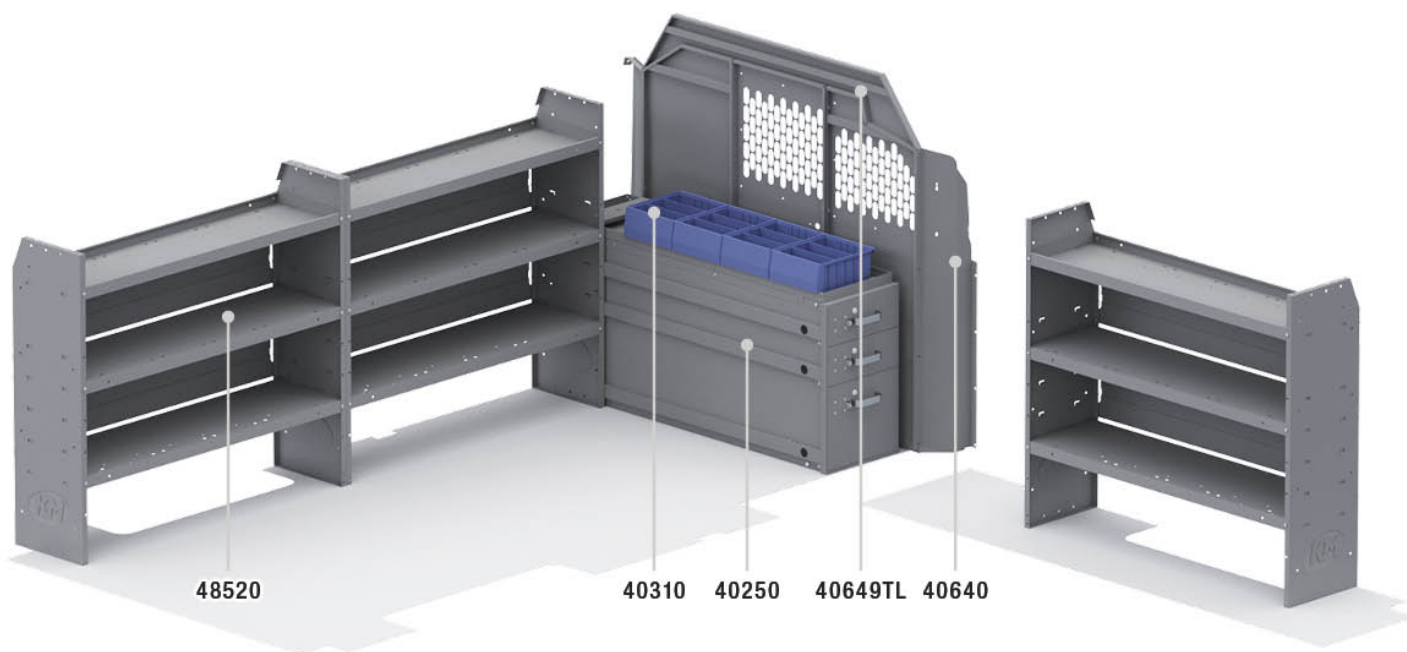

EZ ALL TRADES 46" H SHELVES - TRANSIT 148" WB LOW ROOF

Part # : 46TLL

Combined shelving space and long drawer storage equal a great package

This top selling Holman shelving package takes the work out of organizing your van.

PACKAGE INCLUDES

ITEM	DESCRIPTION	QTY
48520	Shelf Unit - 52" W x 46" H x 14" D	3
40640	Partition - Perforated - Transit & NV Low Roof, GM, Metris	1
40250	Drawer Unit - Long Heavy-Duty - 3 Drawers	1
40311	Small Parts Shelf Bin - 10" W Plastic	4
40649TL	Partition Wing Kit - Transit Low Roof	1