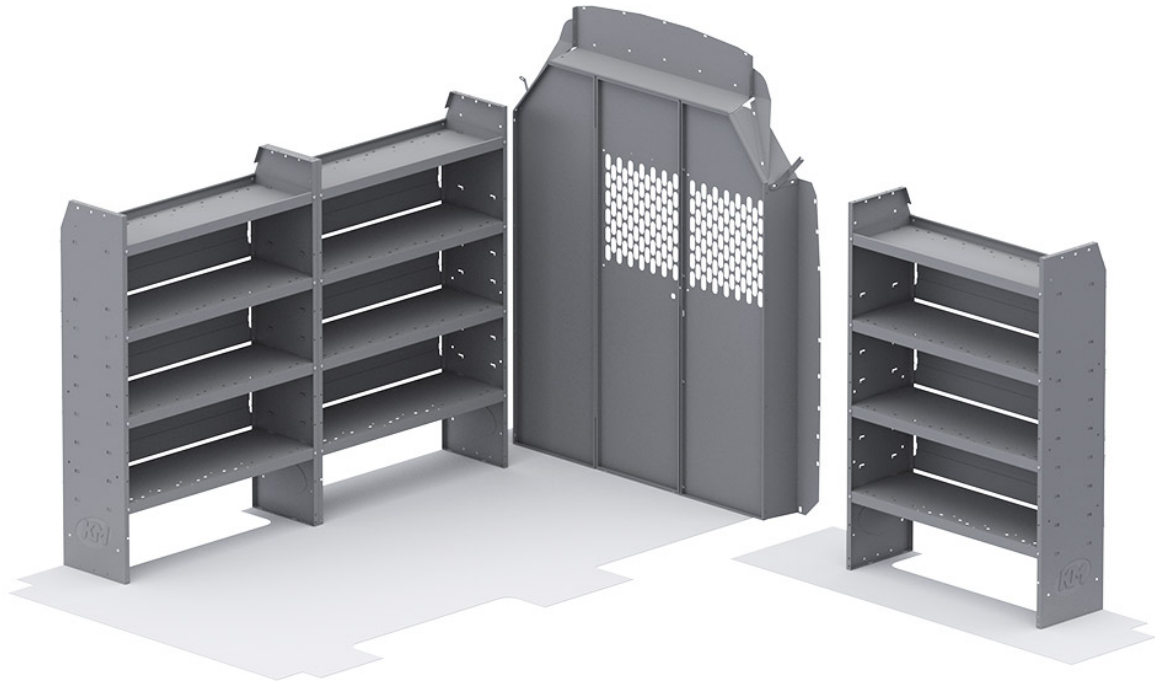

BASE 60" H SHELVES - TRANSIT 148" WB HIGH ROOF

Part # : 40TRH

Everything to get you started and a great price!

Holman Base van packages give you just the basics and a perfect platform for building your van interior, your way.

PACKAGE INCLUDES

ITEM	DESCRIPTION	QTY
48424	Shelf Unit - 42" W x 60" H x 14" D	3
40660	Partition - Perforated - Transit Mid/High Roof, Sprinter High Roof	1
40669TH	Partition Wing Kit - Transit High Roof - For use with 4066X partitions	1