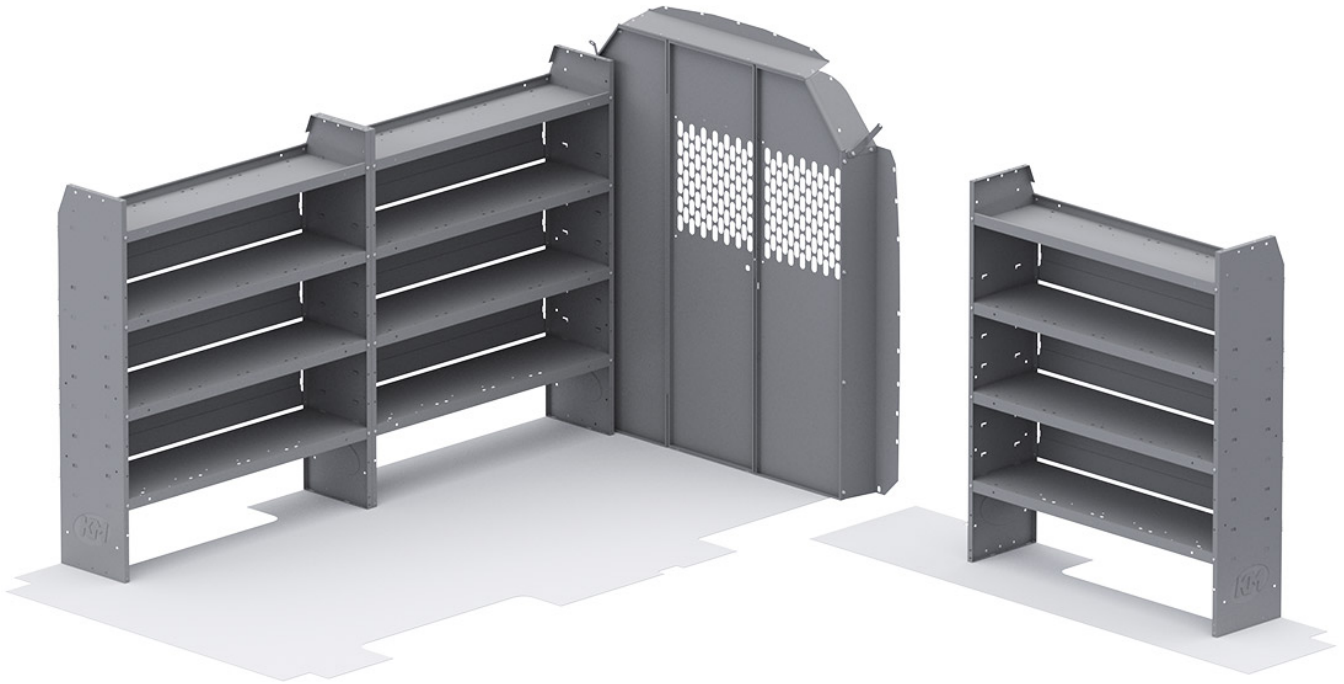

BASE 60" H SHELVES - TRANSIT 148" WB MID ROOF

Part # : 40TLM

****This item is no longer available. Product has been discontinued. Superseded by FFG-TLM****

[FFG-TLM - Quick Package Go - ProMaster 118" WB](#)

PACKAGE INCLUDES

ITEM	DESCRIPTION	QTY
48524	Shelf Unit - 52" W x 60" H x 14" D	3
40660	Partition - Perforated - Transit Mid/High Roof, Sprinter High Roof	1
40669TM	Partition Wing Kit - Transit Mid Roof - For use with 4066X partitions	1