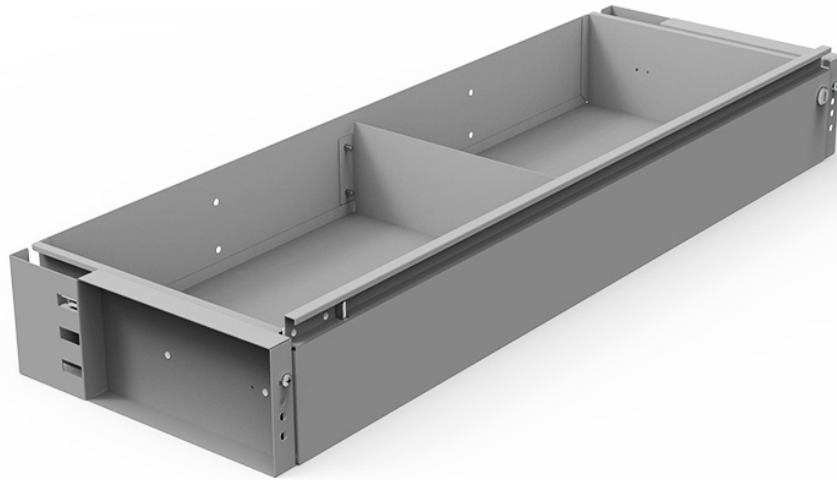

DRAWER - LOCKING SHELF DRAWER 42" W

Part # : 48142

This product is a locking shelf drawer with one divider that can be fit into any 42" shelf. It can be stacked 2 units per shelf.