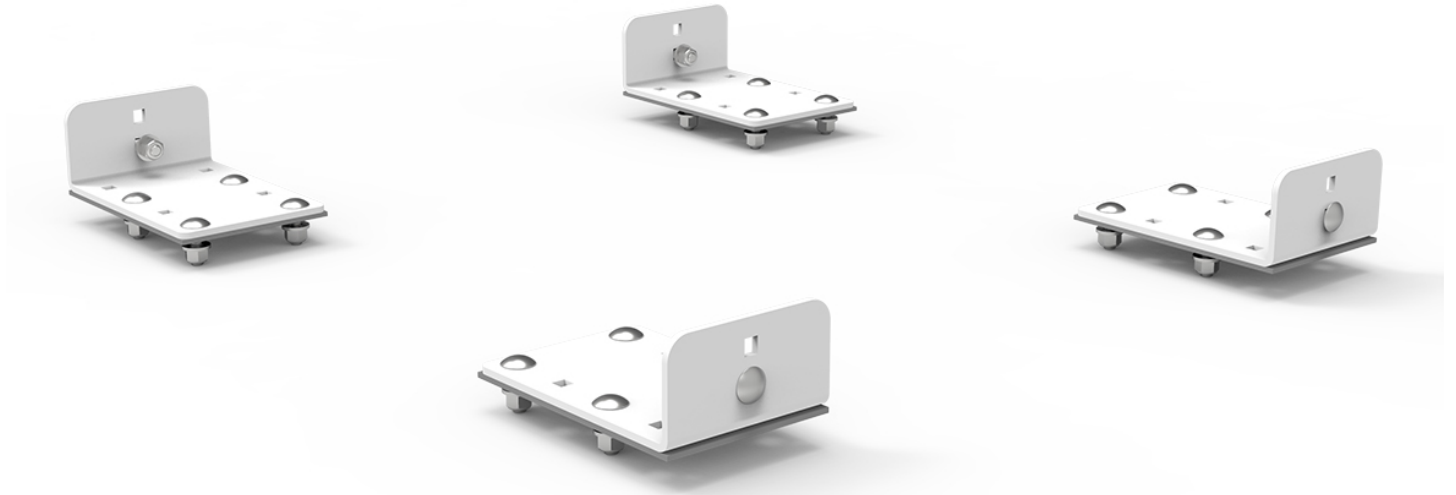

MOUNT KIT - TRUCK CAP CLAMP & LOCK AND DROP DOWN LADDER RACKS

Part # : 408SC

Rack Mount Kit for Drop Down and Clamp & Lock Ladder Racks for most vehicles with caps

Features & Benefits:

- Bolts securely onto the roof of truck caps
- Powder coated white