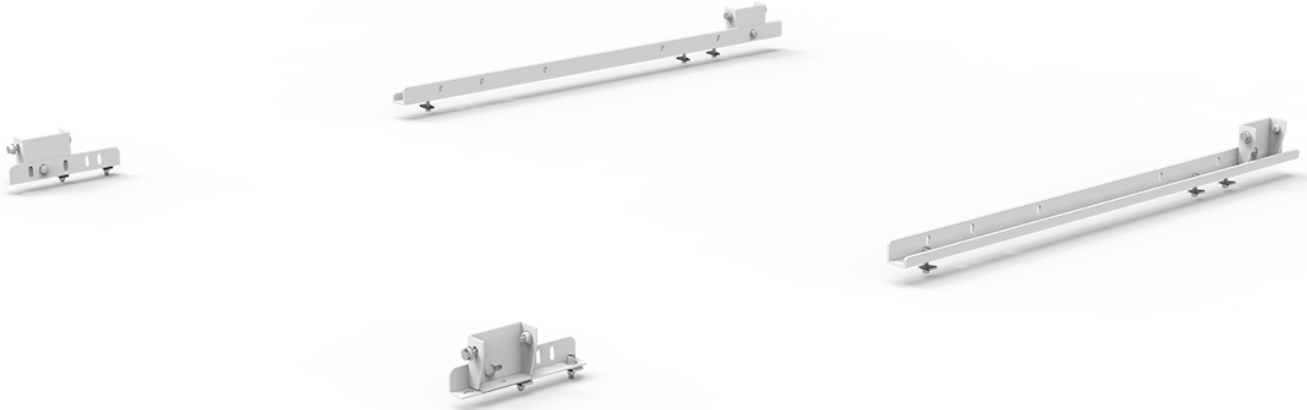

MOUNT KIT - NV CLAMP & LOCK LADDER RACKS

Part # : 408NC

Rack Mount Kit for Clamp & Lock Ladder Racks for NV

Features & Benefits:

- Bolts securely onto the roof of the NV
- Powder coated white