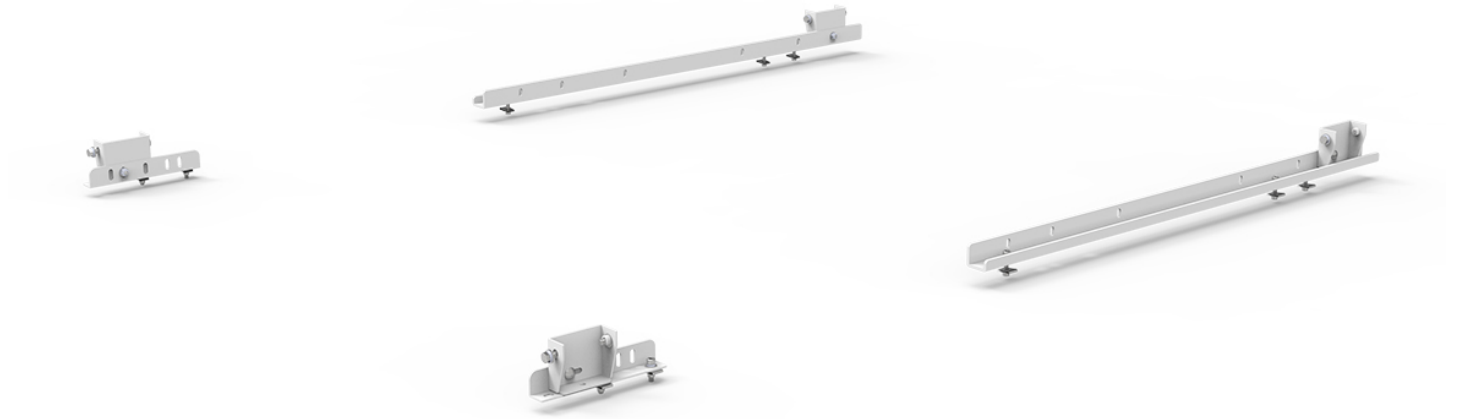

## **MOUNT KIT - NV CLAMP & LOCK LADDER RACKS**

---

**Part # : 408NC**

**A mounting kit for the NV to mount Holman Clamp & Lock Ladder Racks.**