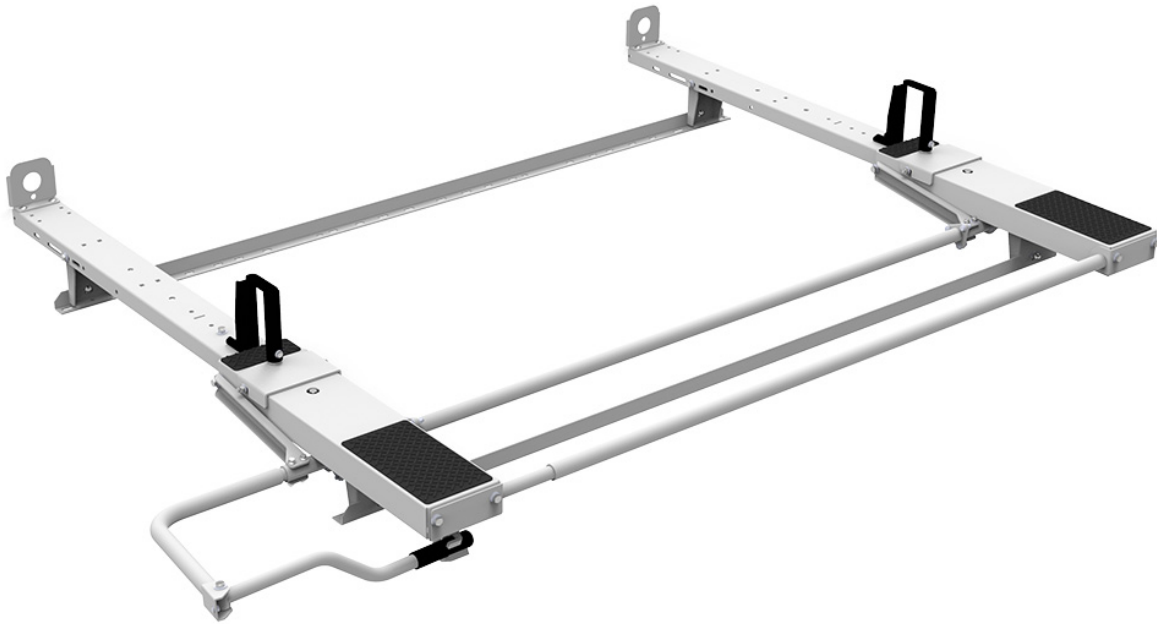

DROP DOWN HD ALUMINUM LADDER RACK - SINGLE - COMPACT VANS, INCLUDING METRIS

Part # : 4A97L

Single Drop Down Ladder Rack - Compact Vans & Metris

The 4A97L Drop Down HD Aluminum Ladder Rack is a rack solution for compact cargo vans, including the Metris. The product includes two crossbows and a Drop Down mechanism for the passenger side. The included pans and mechanism will drop down the side of the van to provide easy access to load and unload a ladder. You can add a second Drop Down to the driver side, or a Clamp & Lock Ladder Rack.

Features & Benefits:

- No Mount Kit required
- Adjustable Clamps firmly secure ladder to rack
- Quick & easy to assemble and install
- Rung grips are adjustable to secure extension ladders of all sizes
- Rugged crossbows are low over van roof to reduce overall vehicle height and to facilitate loading and unloading
- Made out of rugged aluminum for superior rust resistance
- Chip resistant powder coat finish
- Holman Warranty

Vehicle Fit:

Transit Connect
ProMaster City

City Express
Metris

NV200

Replaces:

4A933