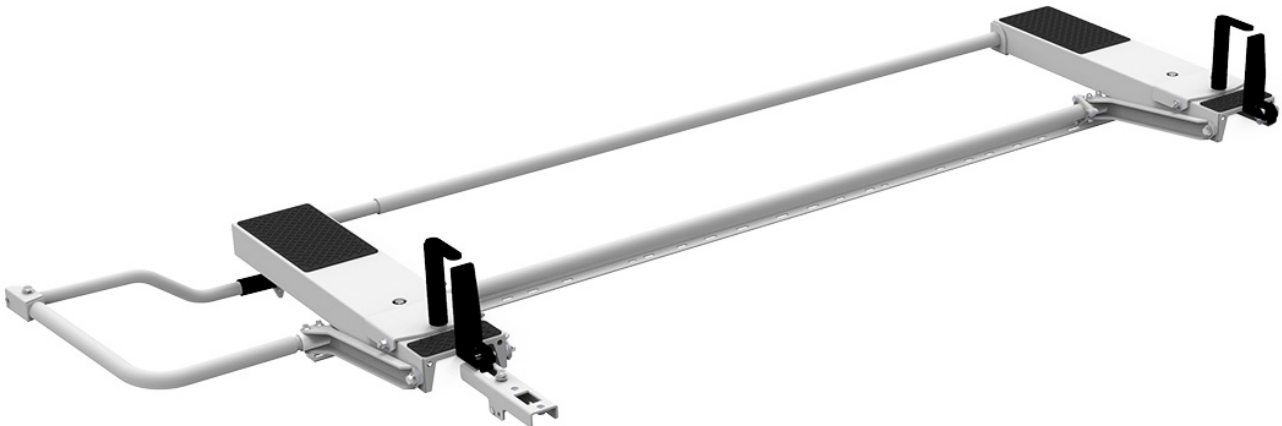

DROP DOWN HD ALUMINUM LADDER RACK - DRIVER SIDE MECHANISM (ADD TO 4A97L)

Part # : 4A98L

Put your ladders within reach!

Holman Drop Down Ladder Racks make it easy to load and unload your ladders with just a grab of a handle.