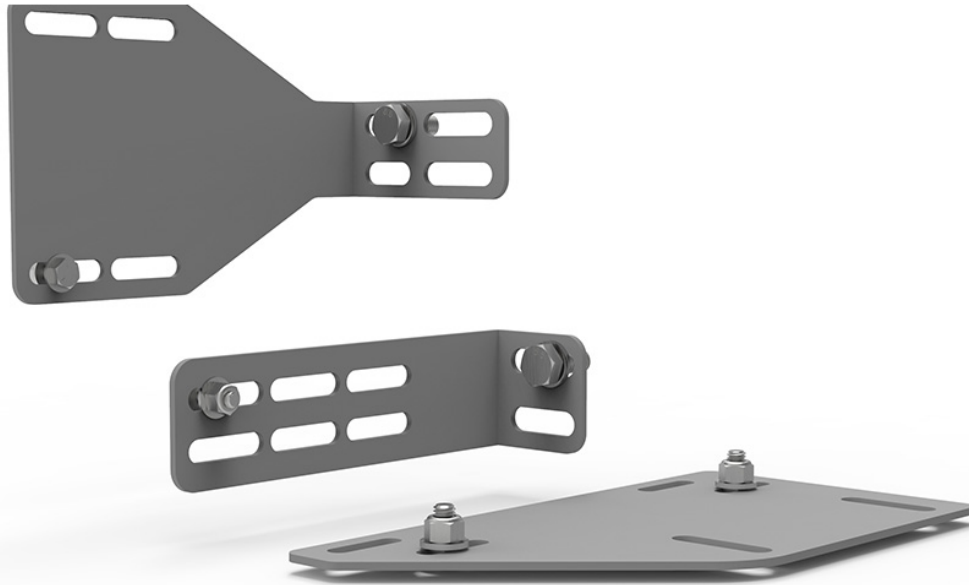

SHELF MOUNT KIT - TRANSIT CONNECT - USE WITH 4832L

Part # : 48301TC

Shelf Mount Kit - Transit Connect

No Drill Installation Brackets for 4832L

Features:

- No drilling required, reduces risk of puncturing fuel tank on Transit Connect.
- Powder coated grey
- Solid steel construction
- Holman warranty

Compatible Shelves:

- #4832L - Shelf Unit - 32" W x 43" H x 14" D

Vehicle Fit:

Ford Transit Connect