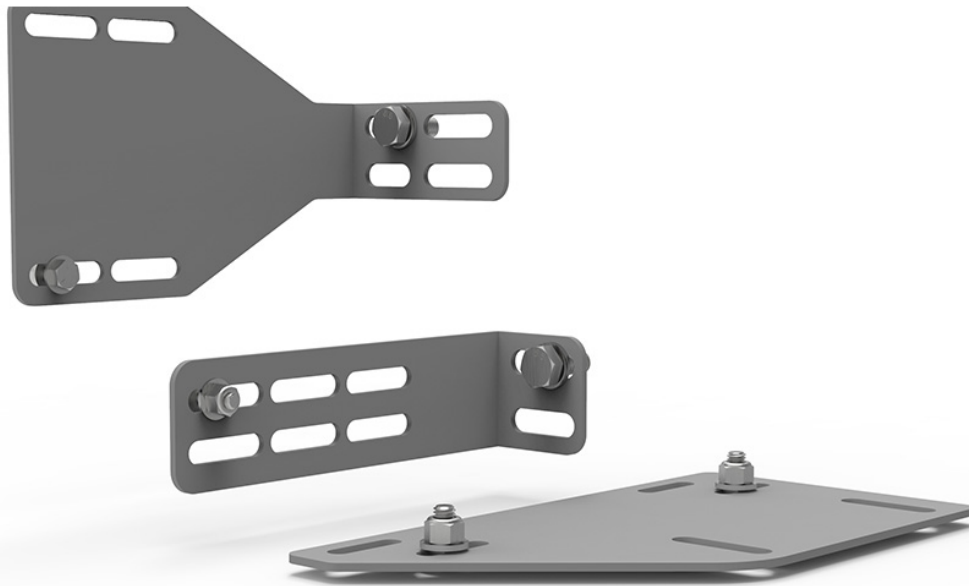

SHELF MOUNT KIT - TRANSIT CONNECT - USE WITH 4832L

Part # : 48301TC

Transit Connect Shelf Mount Kit Install your Holman shelves with these 'no drill' mounting plate for a safe and secure installation.