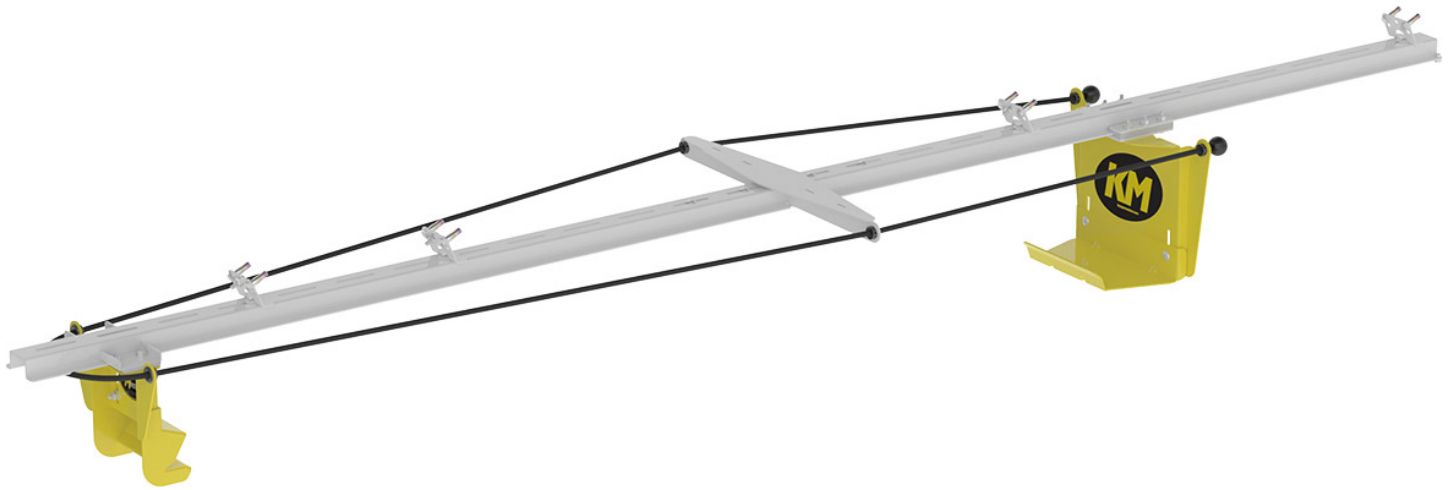

## INTERIOR LADDER RACK - FULL SIZE VANS

---

Part # : 40480

**Put more of your ladders within reach!**

This interior ladder rack allows you to mount ladders up to 8 ft into your van interior.