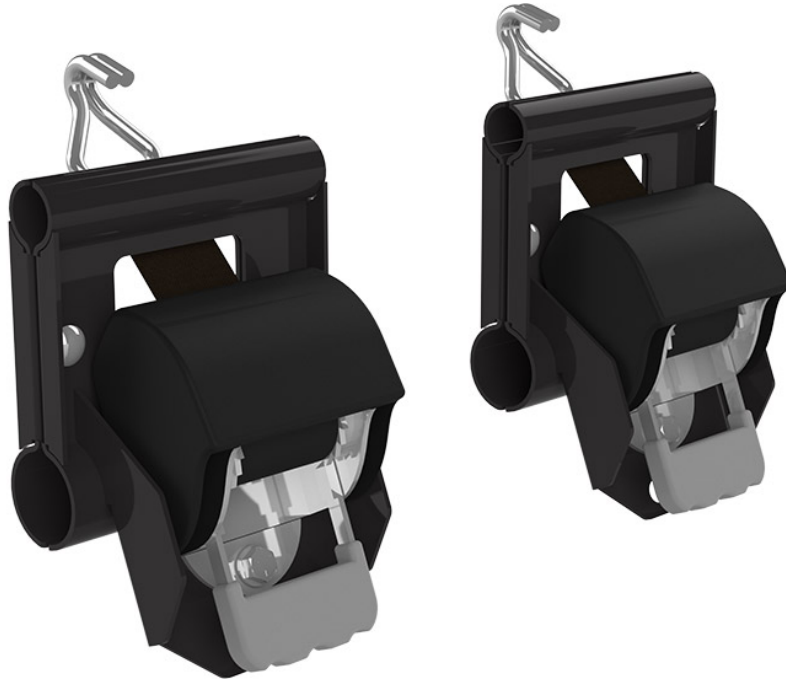

## RETRACTABLE RATCHET STRAPS WITH PRO III MOUNT BRACKETS - 2" W X 7' L - PAIR

---

Part # : 31493

### Retractable Ratchet Straps with Pro III Mount Brackets - 2" W x 7' L - Pair

*Clamp-on ratchet straps (sold in sets of two) enable you to quickly and safely secure cargo on top of the rack. Required by law in some states, these Clamp-on ratchet straps are specially designed for your Holman Pro III Series rack.*

#### Features

- Professional-grade retractable ratchet tie-down system
- Straps have a breaking strength of 2,000 lb and support safe working loads of 677 lb
- Straps are 84" in length
- Permanent one-bolt installation; dual safety lock security
- Includes mounting kit for Pro III racks
- 1 pair