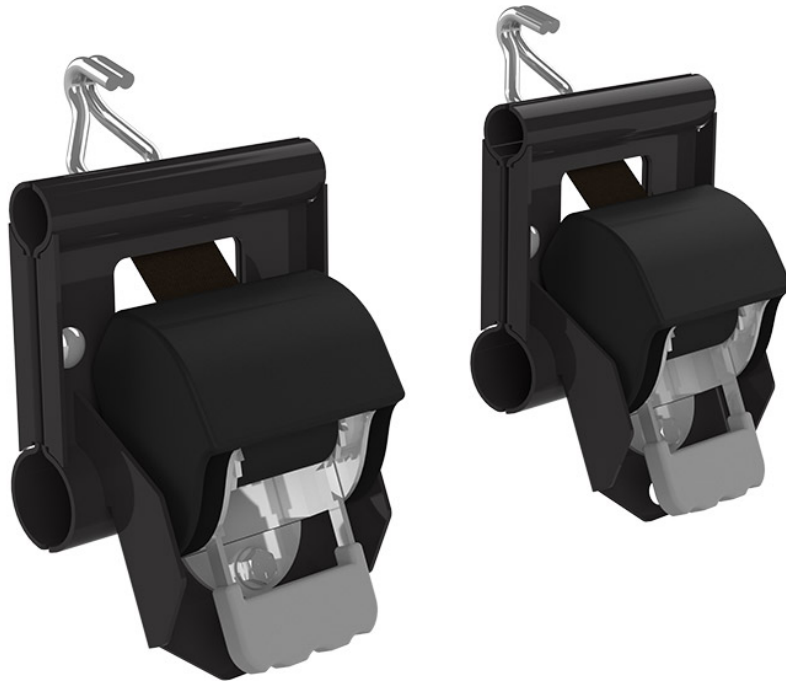

RETRACTABLE RATCHET STRAPS WITH PRO III MOUNT BRACKETS - 2" W X 7' L - PAIR

Part # : 31493

Retractable Ratchet Straps with Pro III Mount Brackets - 2" W x 7' L - Pair

Clamp-on ratchet straps (sold in sets of two) enable you to quickly and safely secure cargo on top of the rack. Required by law in some states, these Clamp-on ratchet straps are specially designed for your Holman Pro III Series rack.

Features

- Professional-grade retractable ratchet tie-down system
- Straps have a breaking strength of 2,000 lb and support safe working loads of 677 lb
- Straps are 84" in length
- Permanent one-bolt installation; dual safety lock security
- Includes mounting kit for Pro III racks
- 1 pair