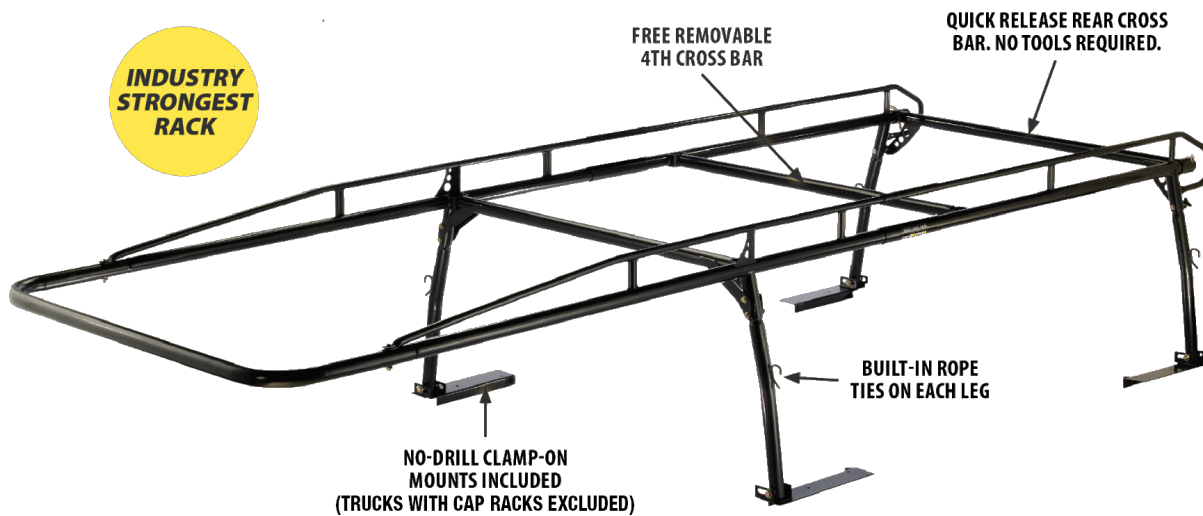

PRO II SERVICE BODY RACK - STANDARD CAB - 8' BODY - BLACK - NOT COMPATIBLE WITH THE PRO RACK

Part # : 78020

Pro II Service Body Rack - Standard Cab - 8' Body - Black

Serious tradesmen use substantial tools. Holman racks are the top choice because they work hard and look great.

Vehicle Fit

Service Body - Standard Cab - 8' Body

THE PRO II DIFFERENCE

Serious tradesmen use substantial tools. Holman racks are the top choice because they work hard and look great!

Stronger Frame

- Big 2" dia. x .08" steel tube frame is the strongest available
- 1,700 lb cargo capacity
- Nationwide frame guarantee

- Bigger Tubes, Stronger
- Frame Sleek "Flying Wedge" design
- Smooth tubular components
- Styish gloss black

Features

- Rack removes easily with 4 bolts
- 5" swaged joints provide double strength
- High-strength rust proof self-locking fasteners
- Wide OPTIONAL: Full length bed rails available
- Holman Warranty

PACKAGE INCLUDES

ITEM	DESCRIPTION	QTY
70020	Pro II Heavy Duty Legs & Bars - Service Bodies - Black	1
78000	Pro II Heavy-Duty Side Channels - Std Cab Service Bodies - 8' - Black - Not compatible with the Pro Rack	1