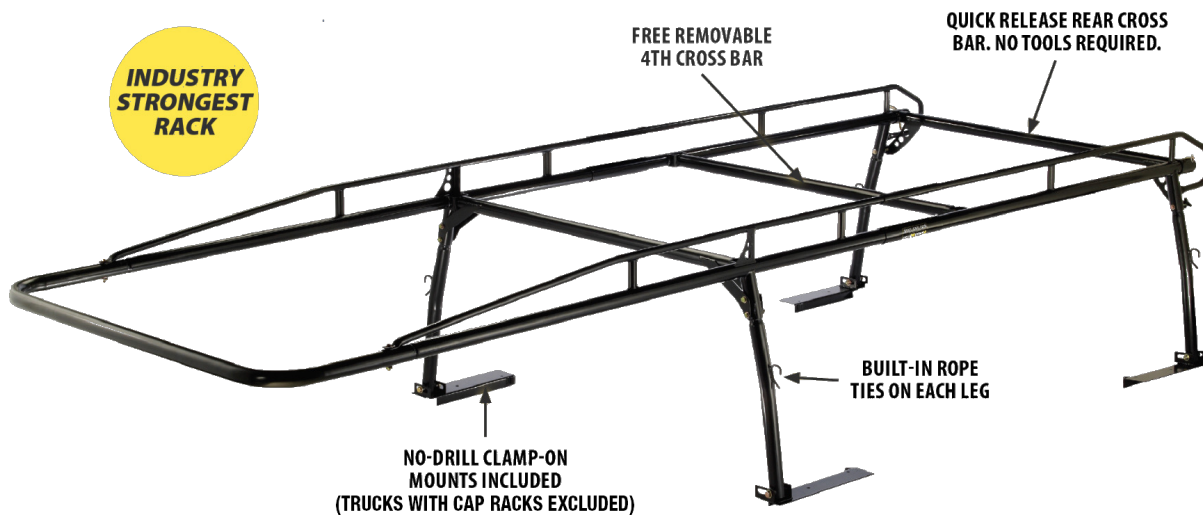

Serious tradesmen use substantial tools. Holman racks are the top choice because they work hard and look great!

Stronger Frame

- Big 2" dia. x .08" steel tube frame is the strongest available
- 1,700 lb cargo capacity
- Nationwide frame guarantee

Premium Powder Coat Finish

- Zinc epoxy primed for superior corrosion protection
- Polyester marine-grade powder coat specially formulated to resist corrosion and abrasion
- Will not fade or dull

Professional Look

- Bigger Tubes, Stronger
- Frame Sleek "Flying Wedge" design
- Smooth tubular components
- Styish gloss black

Features

- Rack removes easily with 4 bolts
- 5" swaged joints provide double strength
- High-strength rust proof self-locking fasteners
- Wide OPTIONAL: Full length bed rails available
- Holman Warranty