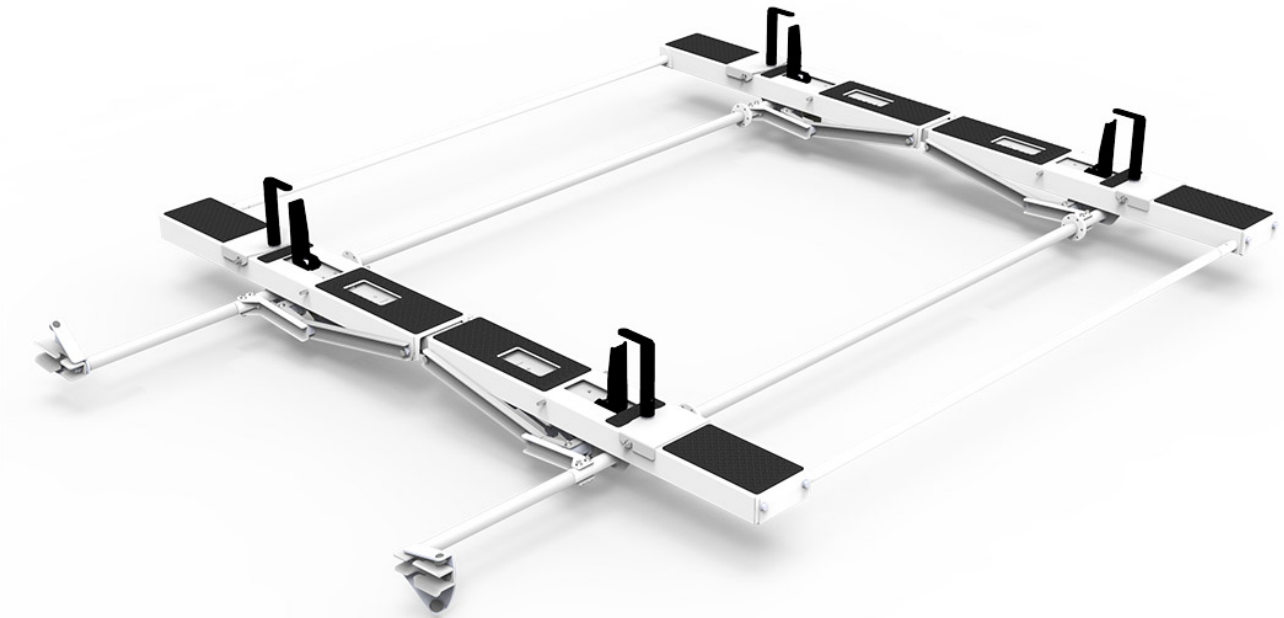

## **DROP DOWN HD ALUMINUM LADDER RACK KIT - DOUBLE - TRANSIT MR**

---

**Part # : 4TMADD**

### **Drop Down Ladder Rack Kit - Double - Transit Mid Roof**

\*On 2022-2023 Transit Mid Roof vans with the 130" wheelbase, you may need to use the 40918 mount kit in place of 409TD for this rack, due to the location of an antenna on the roof of the vehicle that interferes with the rack.

#### **Features:**

- Quick & Easy to Assemble and Install
- Rust free heavy duty aluminum
- Adjustable Clamps firmly secure ladder to rack
- Rung grips are adjustable to secure extension ladders of all sizes.
- Rugged crossbows are low over van roof to reduce overall vehicle height and to facilitate loading and unloading.
- Chip resistant white powder coat finish.

## Vehicle Fit:

Ford Transit Mid Roof