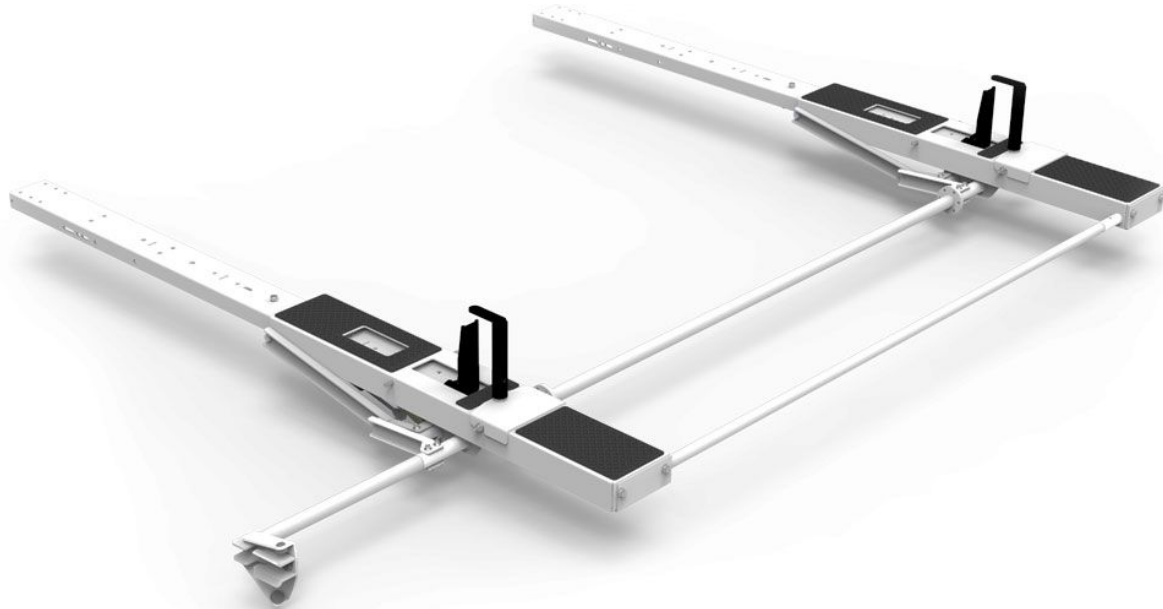

DROP DOWN HD ALUMINUM LADDER RACK KIT - SINGLE - TRANSIT HR

Part # : 4THA0D

Drop Down HD Aluminum Ladder Rack Kit - Single - Transit High Roof

Includes:

- Rack bows
- Passenger side drop down mechanism
- Mount Kit

Features:

- Quick & easy to assemble and install
- Rust free heavy duty aluminum
- Adjustable clamps firmly secure ladder to rack
- Rung grips are adjustable to secure extension ladders of all sizes.
- Rugged crossbows are low over van roof to reduce overall vehicle height and to facilitate loading and unloading.
- Chip resistant white powder coat finish.
- Holman Warranty

Vehicle Fit:

Transit High Roof

PACKAGE INCLUDES

ITEM	DESCRIPTION	QTY
4A99H-2	Drop Down HD Aluminum Ladder Rack - High Roof Transit, NV, Sprinter, ProMaster (2 of 2) (NOT SOLD INDIVIDUALLY)	1
4A99H-1	Drop Down HD Aluminum Ladder Rack - High Roof Transit, NV, Sprinter, ProMaster (1 of 2)	1
409TD	Mount Kit - Transit Drop Down Ladder Racks	1