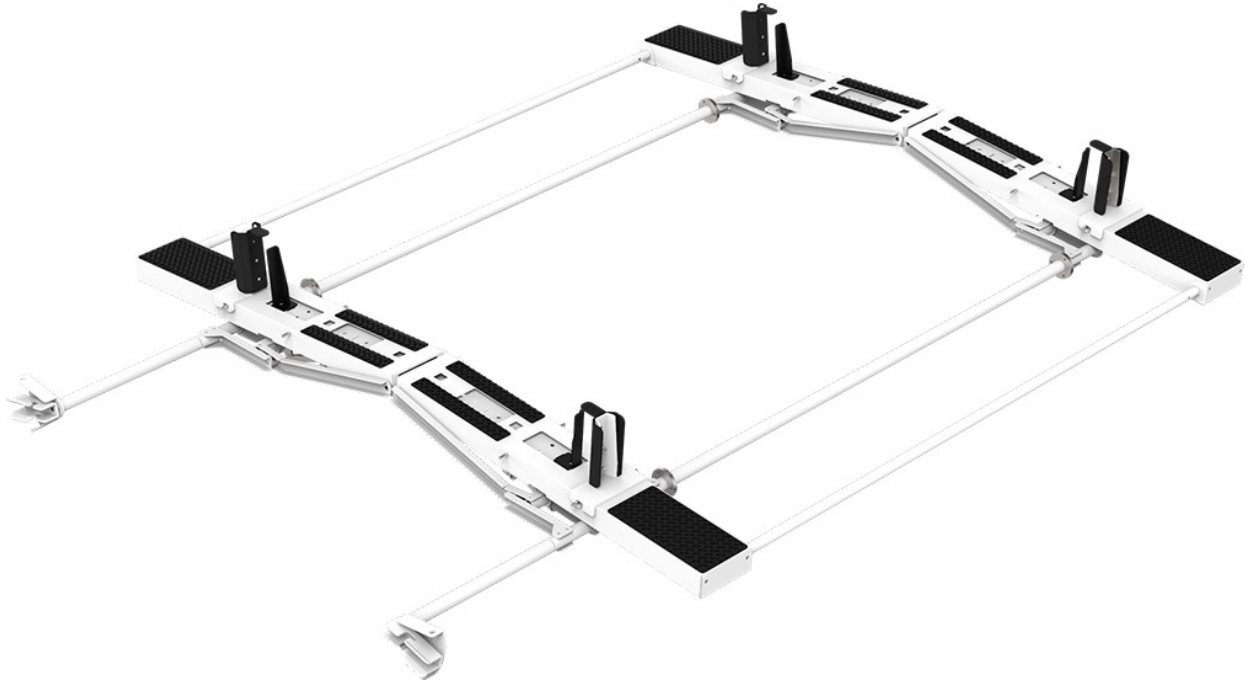

DROP DOWN LADDER RACK KIT - DOUBLE - TRANSIT HR

Part # : 4THSDD

Drop Down Ladder Rack Kit - Double - Transit High Roof

Includes:

- Rack bows
- Passenger side drop down mechanism
- Drivers side drop down mechanism
- Mount Kit

Features:

- Adjustable clamps firmly secure ladder to rack
- Quick & easy to assemble and install
- Rung grips are adjustable to secure extension ladders of all sizes.
- Rugged crossbows are low over van roof to reduce overall vehicle height and to facilitate loading and unloading.
- Zinc epoxy primed for superior rust resistance.
- Chip resistant powder coat finish.

- Holman Warranty

Vehicle Fit:

Ford Transit High Roof

PACKAGE INCLUDES

ITEM	DESCRIPTION	QTY
4099H-2	Drop Down Ladder Rack - Mid/High Roof Transit, High Roof NV, ProMaster & Sprinter (Box 2 of 2) (NOT SOLD INDIVIDUALLY)	1
40913	Drop Down Ladder Racks Driver Side Mechanism - High Roof Vans (Add to 4099H or 47993)	1
4099H-1	Drop Down Ladder Rack - Mid/High Roof Transit, High Roof NV, ProMaster & Sprinter (Box 1 of 2) (NOT SOLD INDIVIDUALLY)	1
409TD	Mount Kit - Transit Drop Down Ladder Racks	1