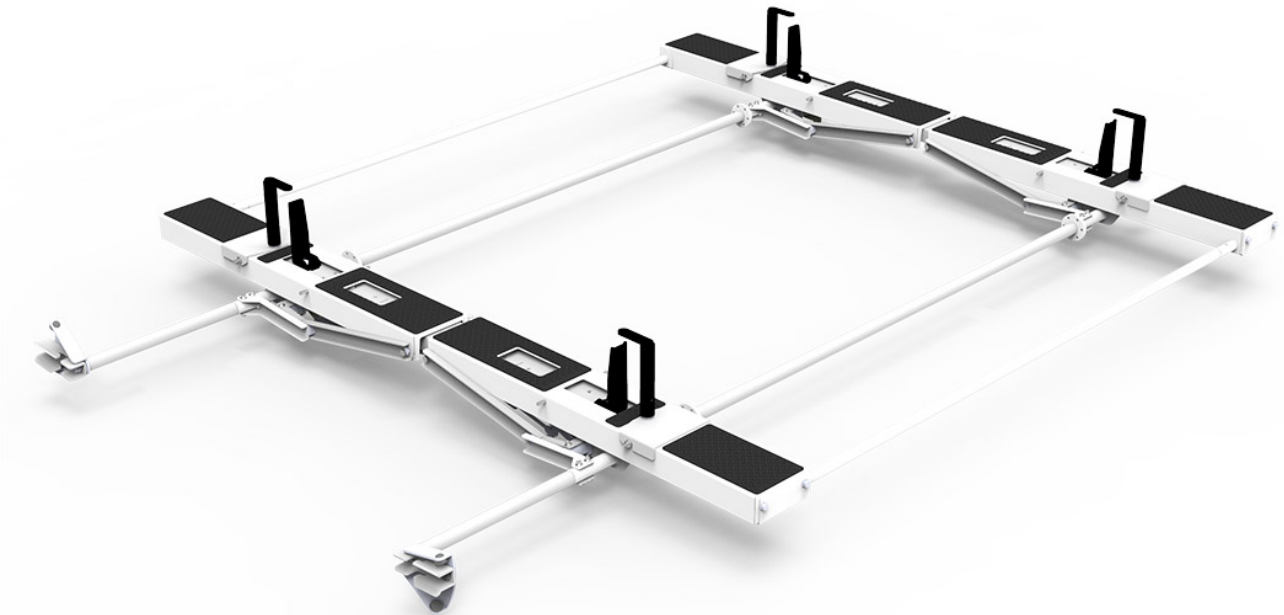

DROP DOWN HD ALUMINUM LADDER RACK KIT - DOUBLE - TRANSIT HR

Part # : 4THADD

Drop Down Ladder Rack Kit - Double - Transit High Roof

Includes:

- Rack bows
- Passenger side drop down mechanism
- Drivers side drop down mechanism
- Mount Kit

Â

Features:

- Quick & Easy to Assemble and Install
- Rust free heavy duty aluminum
- Adjustable Clamps firmly secure ladder to rack
- Rung grips are adjustable to secure extension ladders of all sizes.
- Rugged crossbows are low over van roof to reduce overall vehicle height and to facilitate loading and unloading.
- Chip resistant white powder coat finish.
- Holman Warranty

Vehicle Fit:

Ford Transit High Roof

PACKAGE INCLUDES

ITEM	DESCRIPTION	QTY
4A95H-2	Double Drop Down HD Aluminum Ladder Rack, High Roof, Box 2 of 2 (NOT SOLD INDIVIDUALLY)	1
409TD	Mount Kit - Transit Drop Down Ladder Racks	1
4A95H-1	Double Drop Down HD Aluminum Ladder Rack, High Roof, Box 1 of 2 (NOT SOLD INDIVIDUALLY)	1