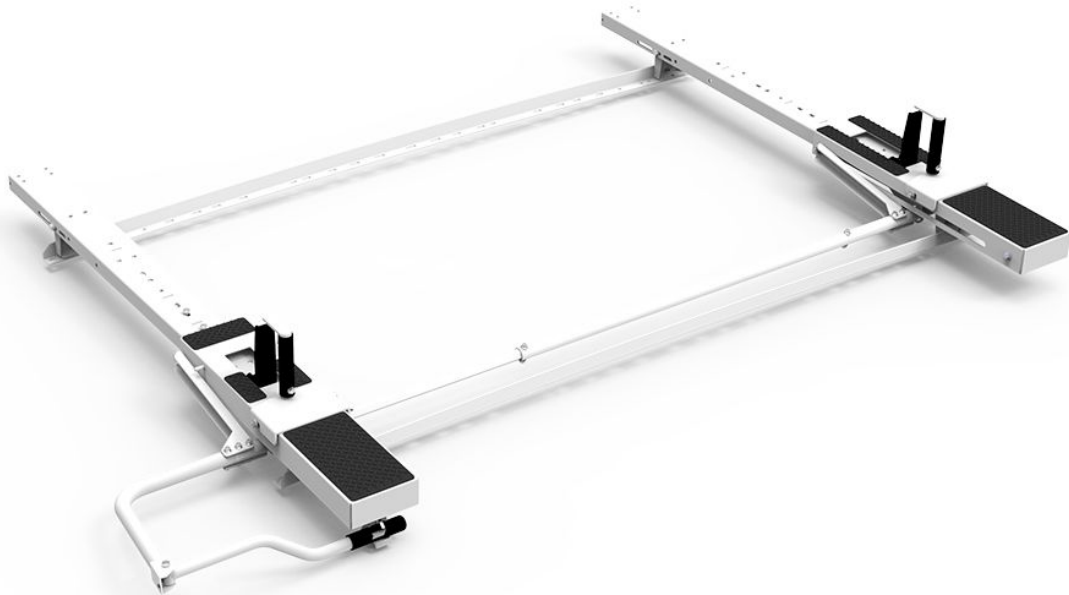

DROP DOWN LADDER RACK KIT - SINGLE - TRANSIT CONNECT

Part # : 4TCS0D

Drop Down Ladder Rack Kit - Single - Transit Connect

Includes:

- Rack bows
- Passenger side drop down mechanism
- Mount Kit

Features:

- Adjustable clamps firmly secure ladder to rack
- Quick & easy to assemble and install
- Rung grips are adjustable to secure extension ladders of all sizes.
- Rugged crossbows are low over van roof to reduce overall vehicle height and to facilitate loading and unloading.
- Zinc epoxy primed for superior rust resistance.
- Chip resistant powder coat finish.
- Holman Warranty

Vehicle Fit:

Ford Transit Connect

PACKAGE INCLUDES

ITEM	DESCRIPTION	QTY
40933	Drop Down Ladder Rack - Single - Compact Vans	1