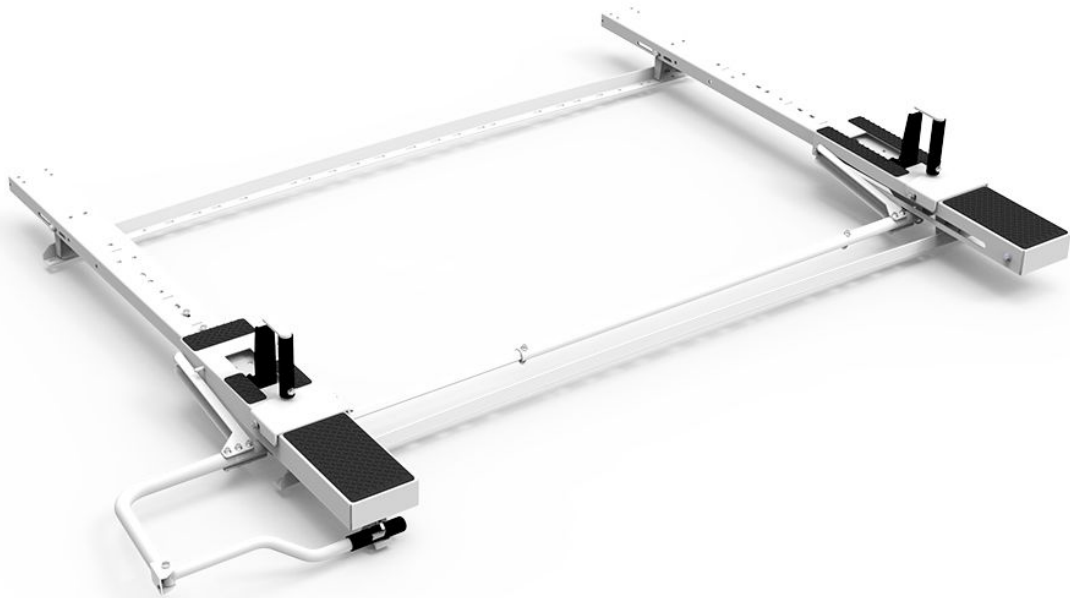

## DROP DOWN LADDER RACK KIT - SINGLE - TRANSIT CONNECT

---

Part # : 4TCS0D

## Drop Down Ladder Rack Kit - Single - Transit Connect

### Features:

- Adjustable clamps firmly secure ladder to rack
- Quick & easy to assemble and install
- Rung grips are adjustable to secure extension ladders of all sizes.
- Rugged crossbows are low over van roof to reduce overall vehicle height and to facilitate loading and unloading.
- Zinc epoxy primed for superior rust resistance.
- Chip resistant powder coat finish.
- Holman Warranty

### Vehicle Fit:

Ford Transit Connect

**PACKAGE INCLUDES**

<b>ITEM</b>	<b>DESCRIPTION</b>	<b>QTY</b>
40933	Drop Down Ladder Rack - Single - Compact Vans	1