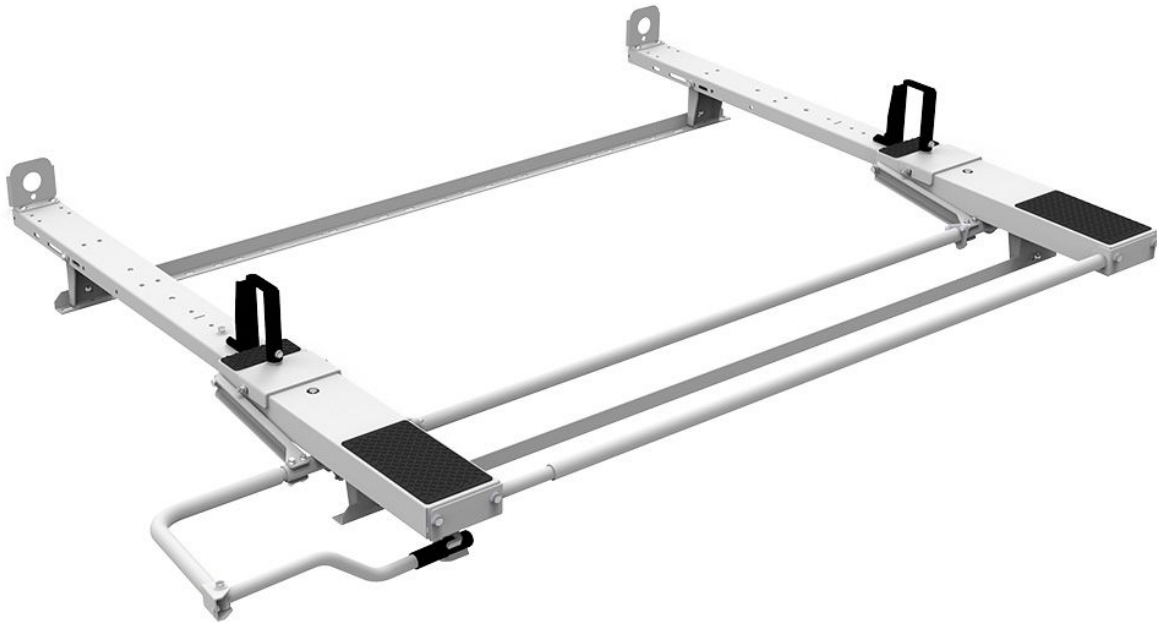

DROP DOWN HD ALUMINUM LADDER RACK KIT - SINGLE - TRANSIT CONNECT

Part # : 4TCA0D

Drop Down HD Aluminum Ladder Rack Kit - Single - Transit Connect

Includes:

- Rack bows
- Passenger side drop down mechanism
- Mount Kit

Features:

- Quick & easy to assemble and install
- Rust free heavy duty aluminum
- Adjustable clamps firmly secure ladder to rack
- Rung grips are adjustable to secure extension ladders of all sizes.
- Rugged crossbows are low over van roof to reduce overall vehicle height and to facilitate loading and unloading.
- Chip resistant white powder coat finish.
- Holman Warranty

Vehicle Fit:

Transit Connect

PACKAGE INCLUDES

ITEM	DESCRIPTION	QTY
4A97L	Drop Down HD Aluminum Ladder Rack - Single - Compact Vans, Including Metris	1