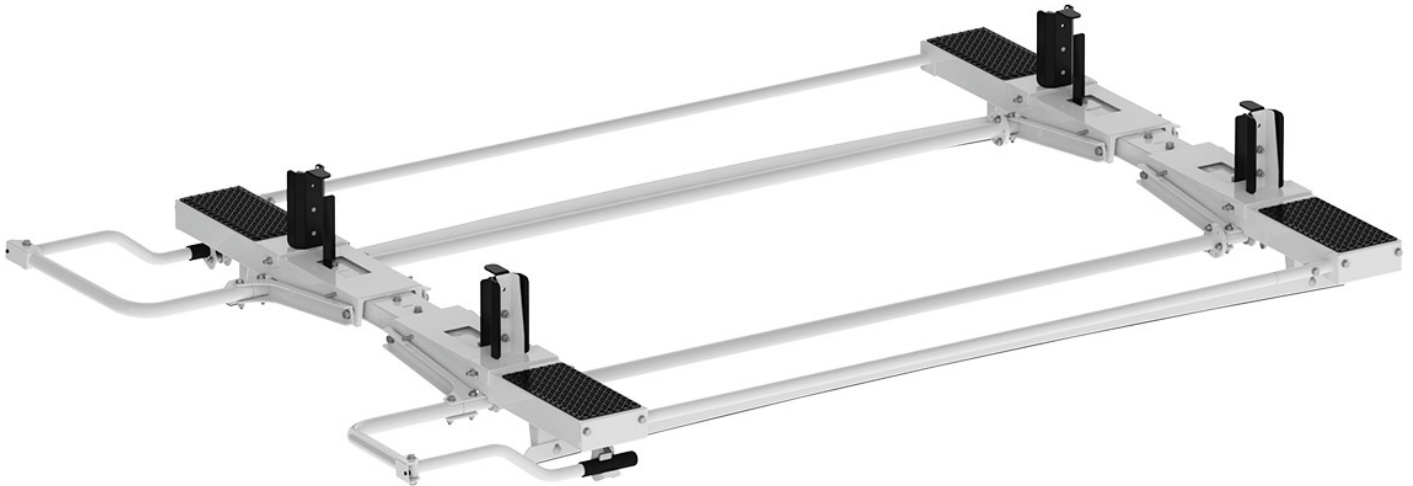

## **DROP DOWN LADDER RACK KIT - DOUBLE - TRANSIT CONNECT**

---

**Part # : 4TCSDD**

### **Drop Down Ladder Rack Kit - Double - Transit Connect**

#### **Features:**

- Adjustable clamps firmly secure ladder to rack
- Quick & easy to assemble and install
- Rung grips are adjustable to secure extension ladders of all sizes.
- Rugged crossbows are low over van roof to reduce overall vehicle height and to facilitate loading and unloading.
- Zinc epoxy primed for superior rust resistance.
- Chip resistant powder coat finish.
- Holman Warranty

## Vehicle Fit:

Ford Transit Connect