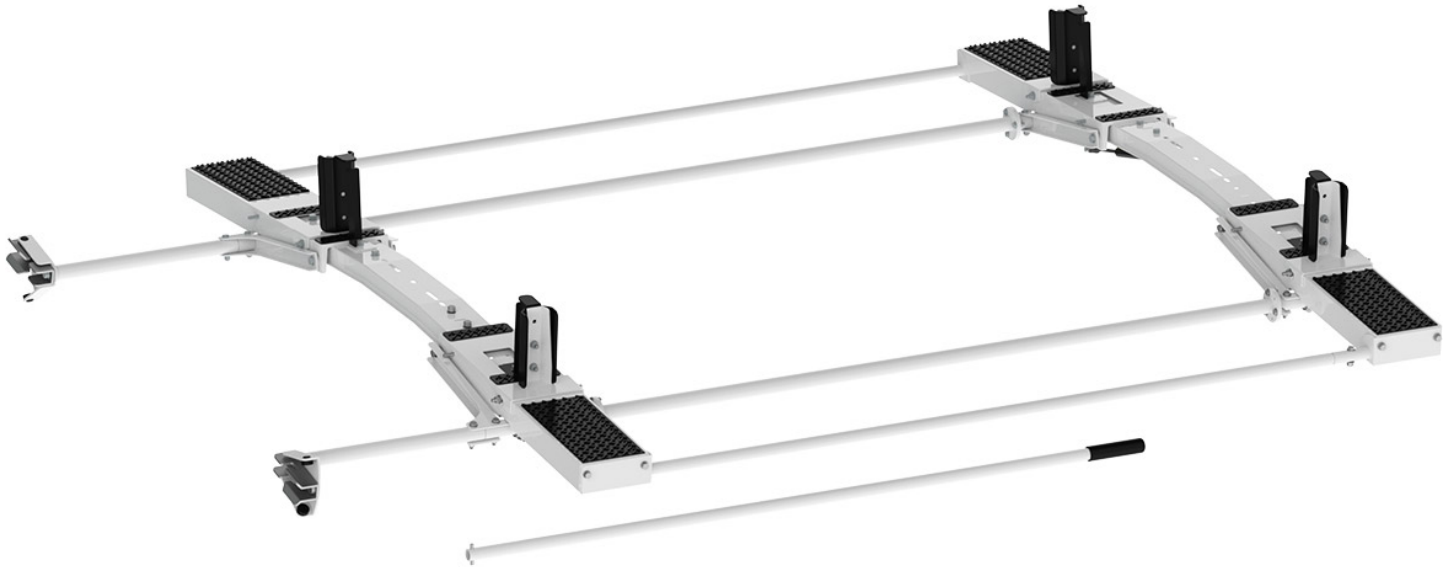

DROP DOWN LADDER RACK KIT - DOUBLE - PROMASTER

Part # : 4PLSDD

Drop Down Ladder Rack Kit - Double - ProMaster

Includes:

- Rack bows
- Passenger side drop down mechanism
- Drivers side drop down mechanism
- Mount Kit

Features:

- Adjustable clamps firmly secure ladder to rack
- Quick & easy to assemble and install
- Rung grips are adjustable to secure extension ladders of all sizes.
- Rugged crossbows are low over van roof to reduce overall vehicle height and to facilitate loading and unloading.
- Zinc epoxy primed for superior rust resistance.
- Chip resistant powder coat finish.
- Holman Warranty

Vehicle Fit:

Ram ProMaster Standard Roof

PACKAGE INCLUDES

ITEM	DESCRIPTION	QTY
40983	Drop Down Driver Side Mechanism - Mid Roof Vans (add to 4097M)	1
4097M	Drop Down Ladder Rack - Single - ProMaster, Sprinter	1
4081P	Mount Kit - ProMaster	1