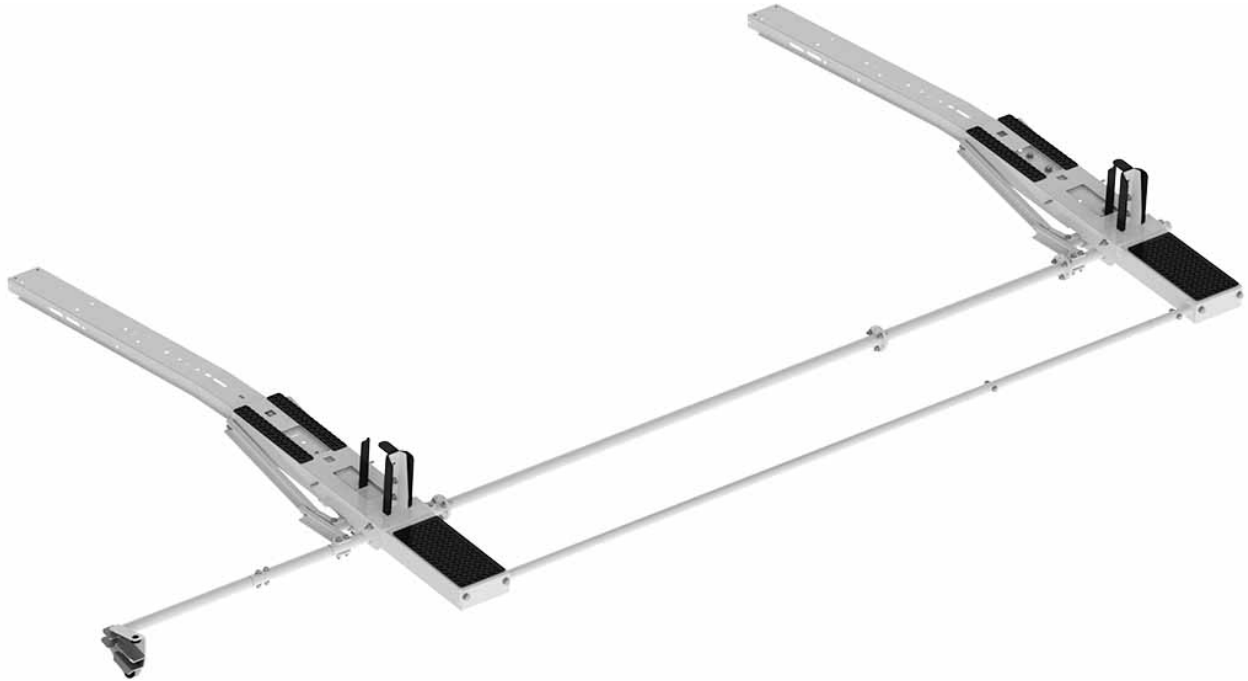

DROP DOWN LADDER RACK KIT - SINGLE - PROMASTER HR

Part # : 4PHS0D

Drop Down Ladder Rack Kit - Single - ProMaster High Roof

Includes:

- Rack bows
- Passenger side drop down mechanism
- Mount Kit

Features:

- Adjustable clamps firmly secure ladder to rack
- Quick & easy to assemble and install
- Rung grips are adjustable to secure extension ladders of all sizes.
- Rugged crossbows are low over van roof to reduce overall vehicle height and to facilitate loading and unloading.
- Zinc epoxy primed for superior rust resistance.
- Chip resistant powder coat finish.
- Holman Warranty

Vehicle Fit:

Ram ProMaster High Roof

PACKAGE INCLUDES

ITEM	DESCRIPTION	QTY
4099H-2	Drop Down Ladder Rack - Mid/High Roof Transit, High Roof NV, ProMaster & Sprinter (Box 2 of 2)	1
4099H-1	Drop Down Ladder Rack - Mid/High Roof Transit, High Roof NV, ProMaster & Sprinter (Box 1 of 2)	1
4081P	Mount Kit - ProMaster	1