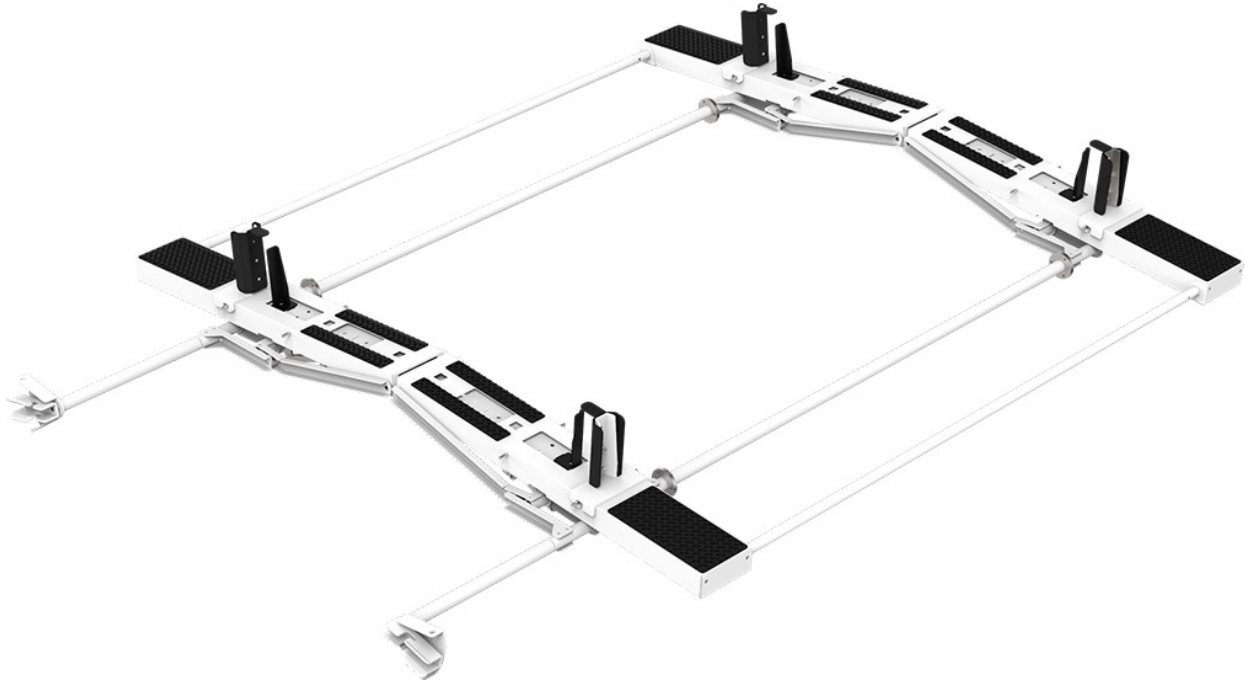

DROP DOWN LADDER RACK KIT - DOUBLE - PROMASTER HR

Part # : 4PHSDD

Drop Down Ladder Rack Kit - Double - ProMaster® High Roof

Includes:

- Rack bows
- Passenger side drop down mechanism
- Drivers side drop down mechanism
- Mount Kit

Features:

- Adjustable clamps firmly secure ladder to rack
- Quick & easy to assemble and install
- Rung grips are adjustable to secure extension ladders of all sizes.
- Rugged crossbows are low over van roof to reduce overall vehicle height and to facilitate loading and unloading.
- Zinc epoxy primed for superior rust resistance.
- Chip resistant powder coat finish.

- Holman Warranty

Vehicle Fit:

am ProMaster High Roof

PACKAGE INCLUDES

ITEM	DESCRIPTION	QTY
4099H-2	Drop Down Ladder Rack - Mid/High Roof Transit, High Roof NV, ProMaster & Sprinter (Box 2 of 2) (NOT SOLD INDIVIDUALLY)	1
40913	Drop Down Ladder Racks Driver Side Mechanism - High Roof Vans (Add to 4099H or 47993)	1
4099H-1	Drop Down Ladder Rack - Mid/High Roof Transit, High Roof NV, ProMaster & Sprinter (Box 1 of 2) (NOT SOLD INDIVIDUALLY)	1
4081P	Mount Kit - ProMaster	1