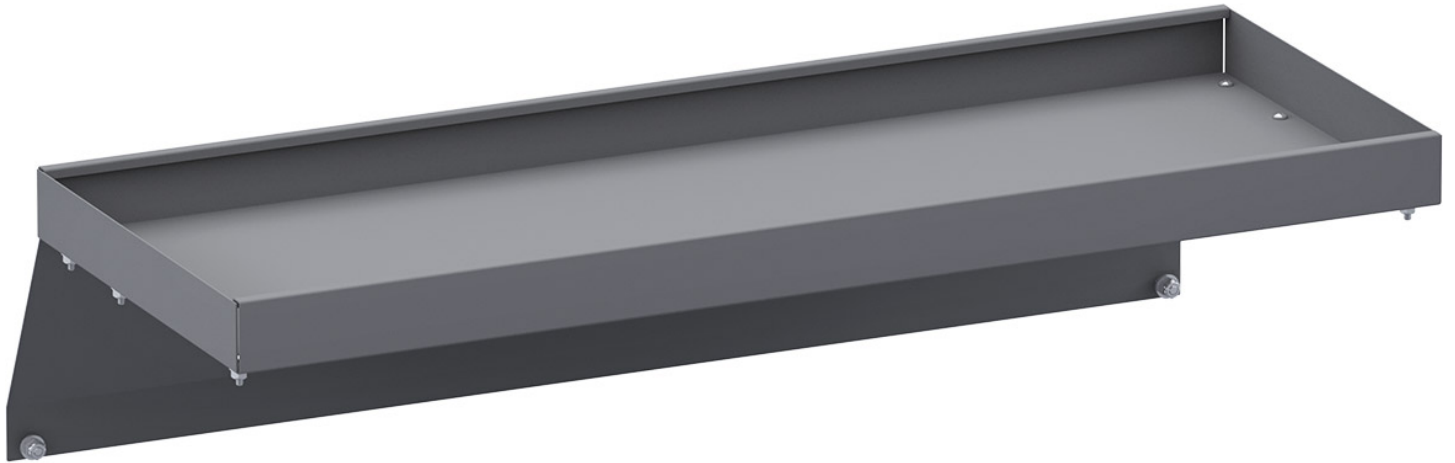

TOP SHELF 32" W FOR 48320 & 48324

Part # : 48171

Top Shelf 32" W for 48320 & 48324

Add a top shelf tray to your Holman shelving. Fits 32" Holman shelf units.

Compatible Items

- #48320 - SHELF UNIT - 32" W X 46" H X 14" D
- #48324 - SHELF UNIT - 32" W X 60" H X 14" D

SHELVING BUILT TO LAST

Strong, Quiet, Secure

With 16 gauge side panels and 18 gauge shelving, Holman shelves are built to take a beating. With a number of strength enhancing features, these shelves can withstand power tools, heavy parts and just about anything you can throw at them. Our folded steel shelf lip is the strongest in the industry.

With gusseted leg supports and weld-nut attachments, we are so confident that every shelf comes with a structural warranty. We've designed our backing plates to be rattle free keeping the inside of your van quiet. And our strong mounting hardware you are worry free from our shelves ever breaking free.

- **Stronger** - Gusseted end panels, weld-nut attachments and thicker 16-gauge side panels
- **Quieter** - Improved back panels reduce noise
- **More secure** - Stronger mount brackets and angle braces