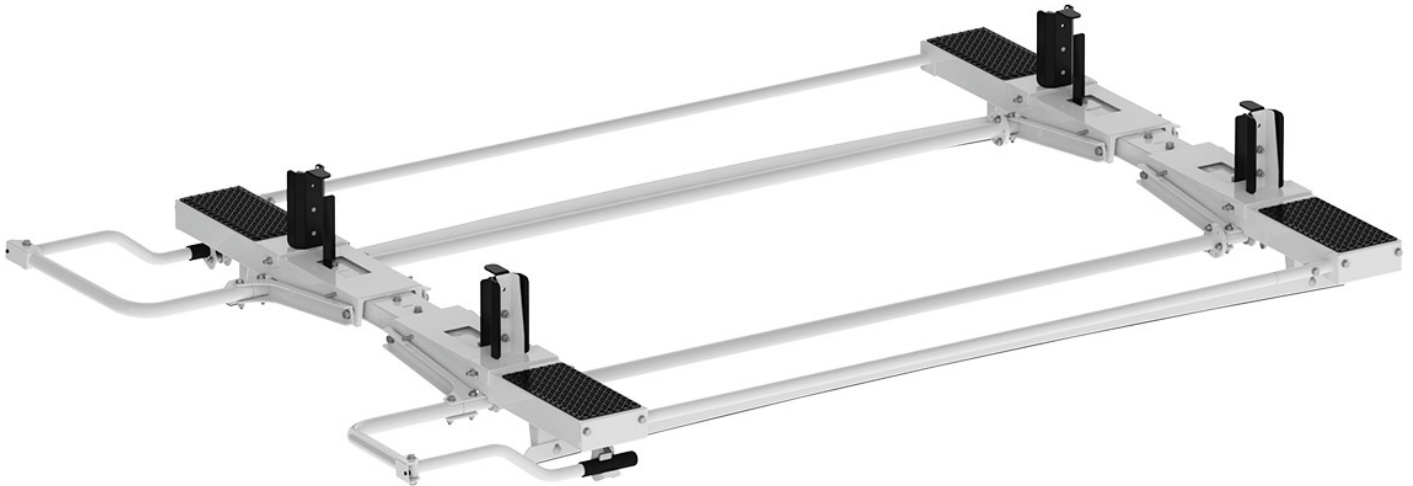

DROP DOWN LADDER RACK KIT - DOUBLE - PROMASTER CITY

Part # : 4PCSDD

Drop Down Ladder Rack Kit - Double - ProMaster City

Includes:

- Rack bows
- Passenger side drop down mechanism
- Drivers side drop down mechanism
- Mount Kit

Features:

- Adjustable clamps firmly secure ladder to rack
- Quick & easy to assemble and install
- Rung grips are adjustable to secure extension ladders of all sizes.
- Rugged crossbows are low over van roof to reduce overall vehicle height and to facilitate loading and unloading.
- Zinc epoxy primed for superior rust resistance.
- Chip resistant powder coat finish.
- Holman Warranty

Vehicle Fit:

Ram ProMaster City

PACKAGE INCLUDES

ITEM	DESCRIPTION	QTY
40943	Drop Down Ladder Racks Driver Side Mechanism - Compact Vans (Add to 40933)	1
40933	Drop Down Ladder Rack - Single - Compact Vans	1