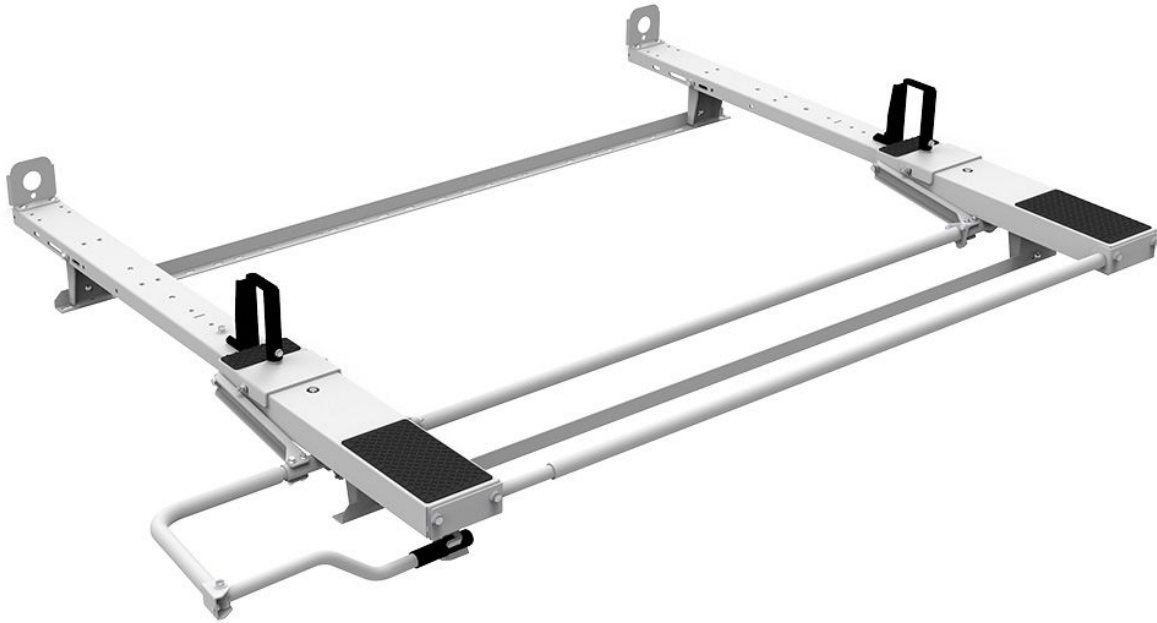

DROP DOWN HD ALUMINUM LADDER RACK KIT - SINGLE - PROMASTER CITY

Part # : 4PCA0D

Put your ladders within reach!

Our drop down ladder racks make it easy to load and unload your ladders with just a grab of a handle. This kit includes rack, mechanism and mount kit.Â

PACKAGE INCLUDES

ITEM	DESCRIPTION	QTY
4A97L	Drop Down HD Aluminum Ladder Rack - Single - Compact Vans, Including Metris	1