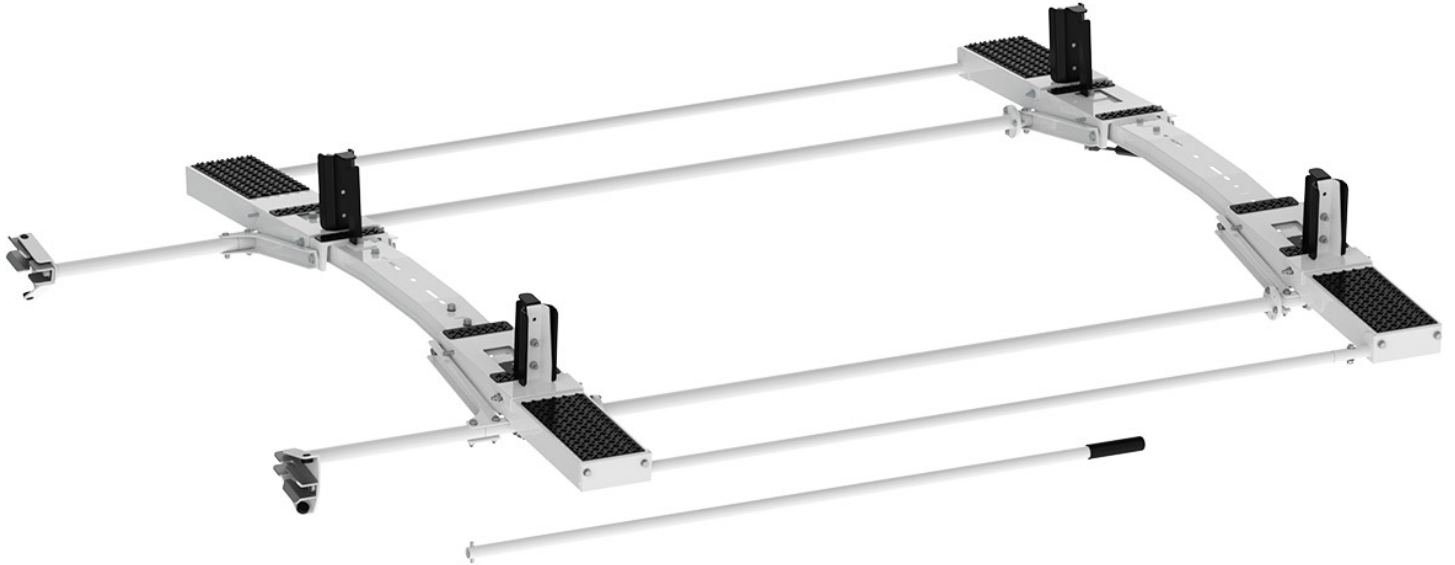

## **DROP DOWN LADDER RACK KIT - DOUBLE - SPRINTER STANDARD ROOF**

---

**Part # : 4SLSDD**

### **Drop Down Ladder Rack Kit - Double - Sprinter**

**Includes:**

- Rack bows
- Passenger side drop down mechanism
- Drivers side drop down mechanism
- Mount Kit

**Features:**

- Adjustable clamps firmly secure ladder to rack
- Quick & easy to assemble and install
- Rung grips are adjustable to secure extension ladders of all sizes.
- Rugged crossbows are low over van roof to reduce overall vehicle height and to facilitate loading and unloading.
- Zinc epoxy primed for superior rust resistance.
- Chip resistant powder coat finish.
- Holman Warranty

## Vehicle Fit:

MercedesÂSprinter

### PACKAGE INCLUDES

ITEM	DESCRIPTION	QTY
40983	Drop Down Driver Side Mechanism - Mid Roof Vans (add to 4097M)	1
4097M	Drop Down Ladder Rack - Single - ProMaster, Sprinter	1
4081S	Mount Kit - Sprinter	1