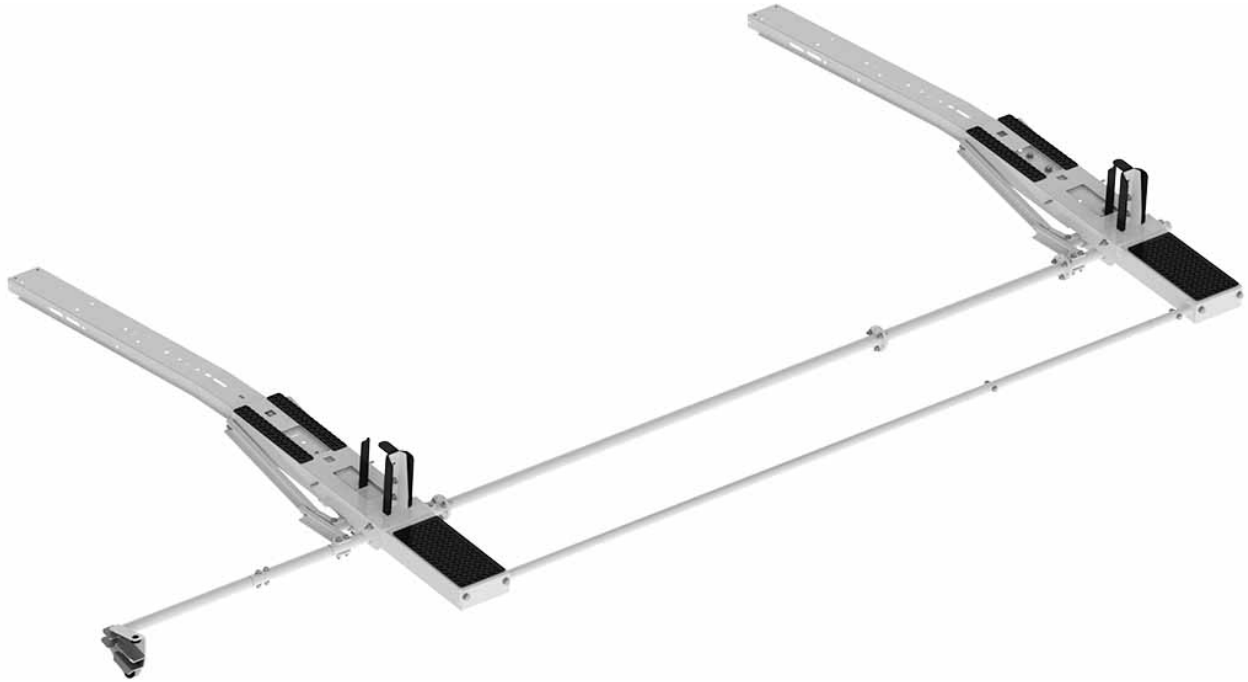

DROP DOWN LADDER RACK KIT - SINGLE - SPRINTER HIGH ROOF

Part # : 4SHS0D

Drop Down Ladder Rack Kit - Single - Sprinter High Roof

Includes:

- Rack bows
- Passenger side drop down mechanism
- Mount Kit

Features:

- Adjustable clamps firmly secure ladder to rack
- Quick & easy to assemble and install
- Rung grips are adjustable to secure extension ladders of all sizes.
- Rugged crossbows are low over van roof to reduce overall vehicle height and to facilitate loading and unloading.
- Zinc epoxy primed for superior rust resistance.
- Chip resistant powder coat finish.
- Holman Warranty

Vehicle Fit:

Mercedes Sprinter High Roof

PACKAGE INCLUDES

ITEM	DESCRIPTION	QTY
4099H-2	Drop Down Ladder Rack - Mid/High Roof Transit, High Roof NV, ProMaster & Sprinter (Box 2 of 2) (NOT SOLD INDIVIDUALLY)	1
4099H-1	Drop Down Ladder Rack - Mid/High Roof Transit, High Roof NV, ProMaster & Sprinter (Box 1 of 2) (NOT SOLD INDIVIDUALLY)	1
4081S	Mount Kit - Sprinter	1