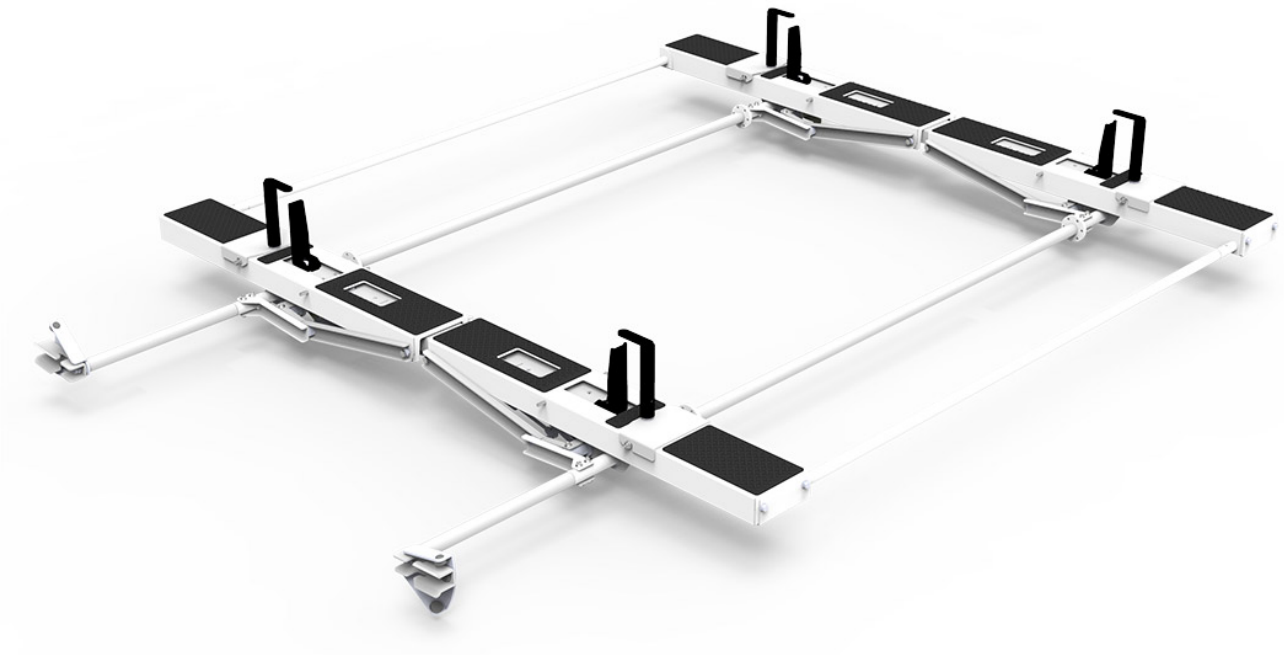

# DROP DOWN HD ALUMINUM LADDER RACK KIT - DOUBLE - SPRINTER HIGH ROOF

---

Part # : 4SHADD

## Put your ladders within reach!

Our drop down ladder racks make it easy to load and unload your ladders with just a grab of a handle. This kit includes rack, mechanisms and mount kit.Â

### PACKAGE INCLUDES

ITEM	DESCRIPTION	QTY
4A95H-2	Double Drop Down HD Aluminum Ladder Rack, High Roof, Box 2 of 2 (NOT SOLD INDIVIDUALLY)	1
4A95H-1	Double Drop Down HD Aluminum Ladder Rack, High Roof, Box 1 of 2 (NOT SOLD INDIVIDUALLY)	1
4081S	Mount Kit - Sprinter	1