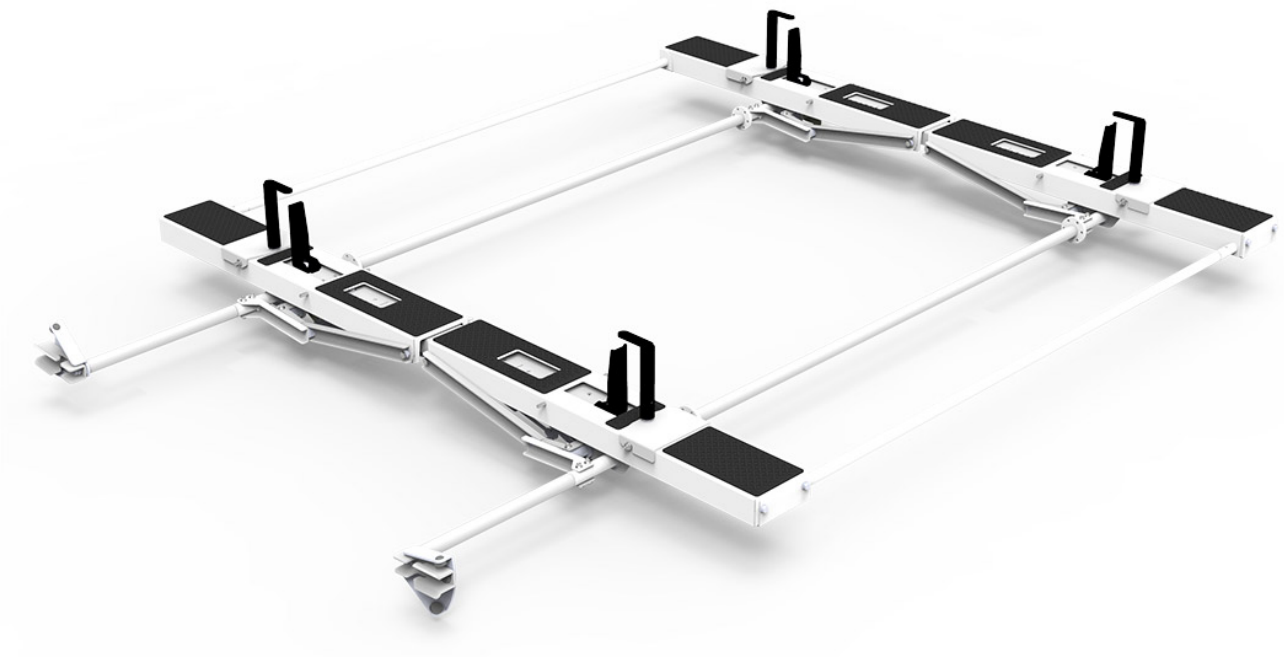

## DROP DOWN HD ALUMINUM LADDER RACK KIT - DOUBLE - SPRINTER HIGH ROOF

---

Part # : 4SHADD

### Drop Down Ladder Rack Kit - Double - Sprinter High Roof

#### Features:

- Quick & Easy to Assemble and Install
- Rust free heavy duty aluminum
- Adjustable Clamps firmly secure ladder to rack
- Rung grips are adjustable to secure extension ladders of all sizes.
- Rugged crossbows are low over van roof to reduce overall vehicle height and to facilitate loading and unloading.
- Chip resistant white powder coat finish.
- Holman Warranty

## Vehicle Fit:

Mercedes Sprinter High Roof