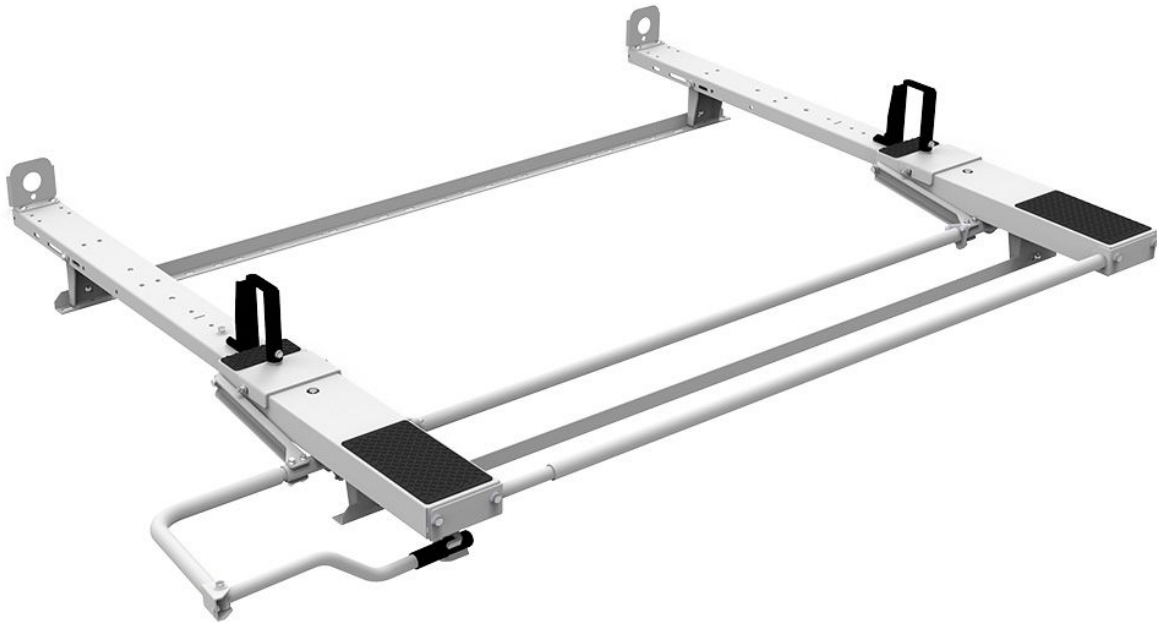

DROP DOWN HD ALUMINUM LADDER RACK KIT - SINGLE - METRIS

Part # : 4MEA0D

Clamp & Lock HD Aluminum Ladder Rack Kit - Single - Metris

Includes:

- Rack bows
- Passenger side clamp & lock mechanism
- Mount Kit

Features:

- New bull horns angled for easier loading
- New pads and rubber bumper on crossbows to prevent scratching and galling
- Quick & easy to install
- Ladder grips are adjustable to fit extension and step ladders of most sizes
- Chip resistant white powder coat finish
- Holman Warranty

Vehicle Fit:

Mercedes Metris

PACKAGE INCLUDES

ITEM	DESCRIPTION	QTY
4A97L	Drop Down HD Aluminum Ladder Rack - Single - Compact Vans, Including Metris	1