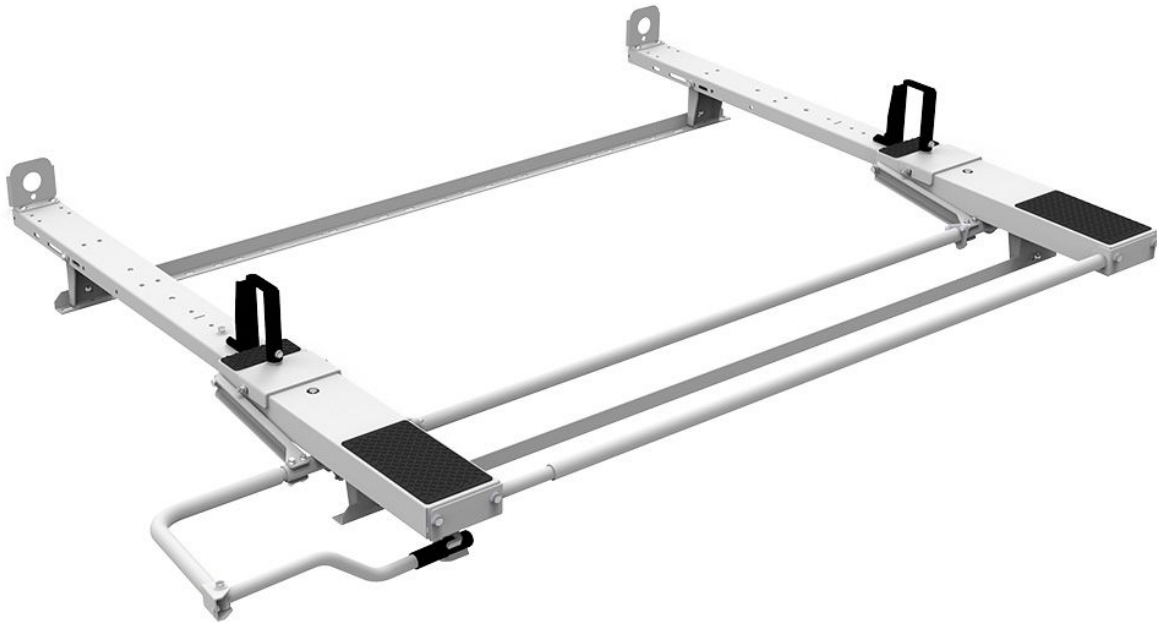

## **DROP DOWN HD ALUMINUM LADDER RACK KIT - SINGLE - METRIS**

---

**Part # : 4MEA0D**

## **Clamp & Lock HD Aluminum Ladder Rack Kit - Single - Metris**

### **Includes:**

- Rack bows
- Passenger side clamp & lock mechanism
- Mount Kit

### **Features:**

- New bull horns angled for easier loading
- New pads and rubber bumper on crossbows to prevent scratching and galling
- Quick & easy to install
- Ladder grips are adjustable to fit extension and step ladders of most sizes
- Chip resistant white powder coat finish
- Holman Warranty