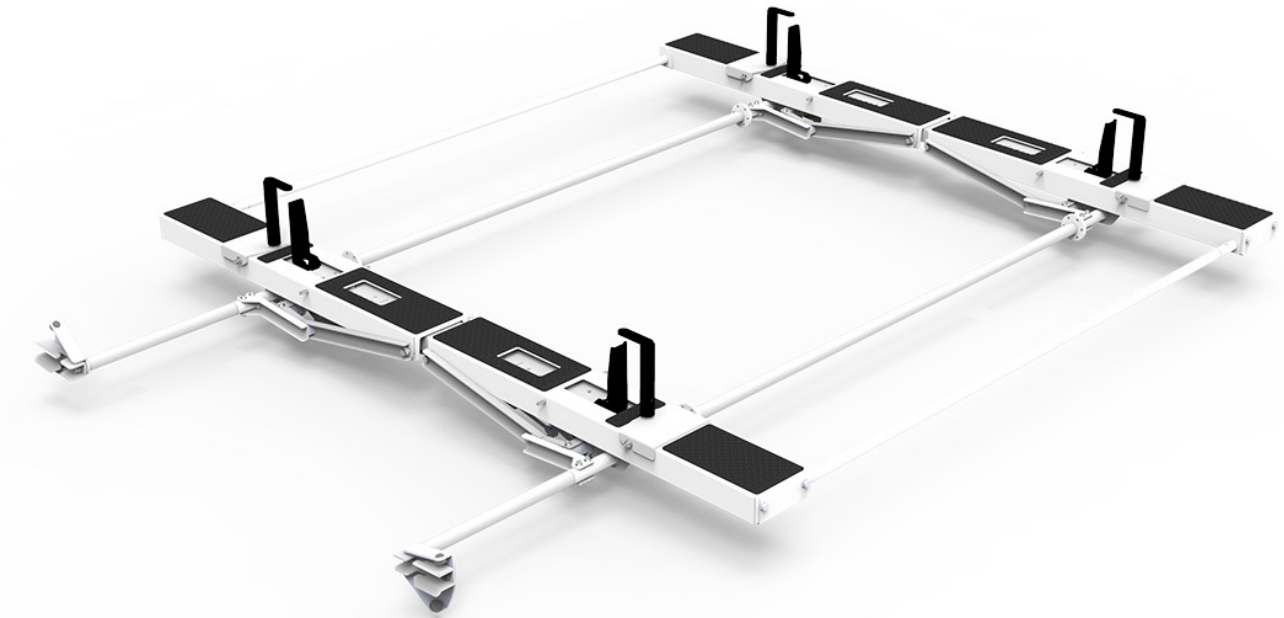

DROP DOWN HD ALUMINUM LADDER RACK KIT - DOUBLE - NV HR

Part # : 4NHADD

Drop Down Ladder Rack Kit - Double - NV High Roof

Includes:

- Rack bows
- Passenger side drop down mechanism
- Drivers side drop down mechanism
- Mount Kit

Â

Features:

- Quick & Easy to Assemble and Install
- Rust free heavy duty aluminum
- Adjustable Clamps firmly secure ladder to rack
- Rung grips are adjustable to secure extension ladders of all sizes.
- Rugged crossbows are low over van roof to reduce overall vehicle height and to facilitate loading and unloading.
- Chip resistant white powder coat finish.
- Holman Warranty

Vehicle Fit:

Nissan NV High Roof

PACKAGE INCLUDES

ITEM	DESCRIPTION	QTY
4A95H-2	Double Drop Down HD Aluminum Ladder Rack, High Roof, Box 2 of 2 (NOT SOLD INDIVIDUALLY)	1
409ND	Mount Kit - NV Drop Down Ladder Racks	1
4A95H-1	Double Drop Down HD Aluminum Ladder Rack, High Roof, Box 1 of 2 (NOT SOLD INDIVIDUALLY)	1