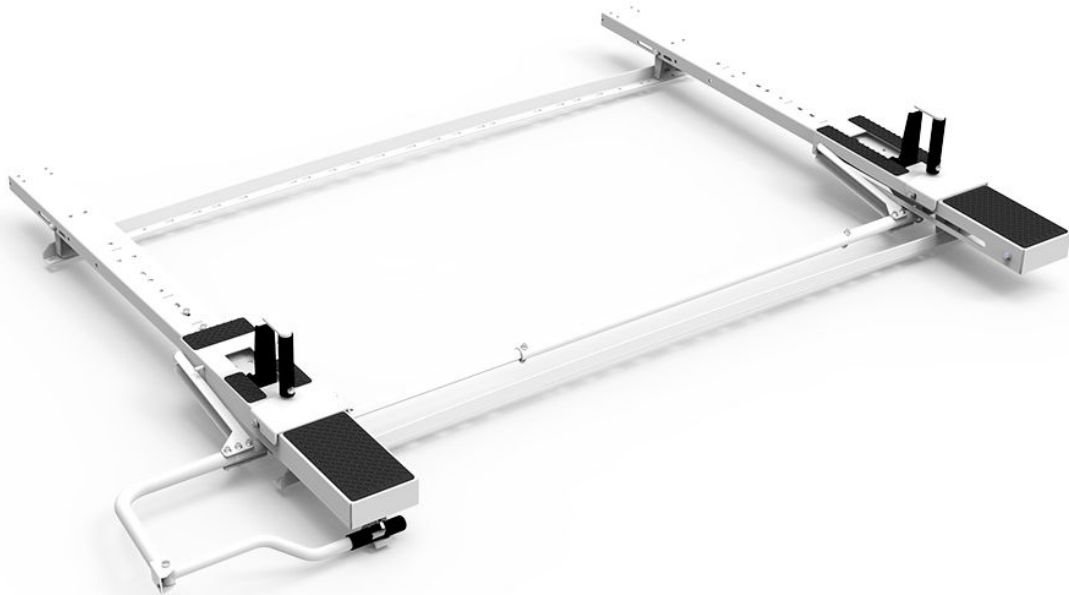

DROP DOWN LADDER RACK KIT - SINGLE - NV200

Part # : 4NCS0D

Drop Down Ladder Rack Kit - Single - NV200

Includes:

- Rack bows
- Passenger side drop down mechanism
- Mount Kit

Features:

- Adjustable clamps firmly secure ladder to rack
- Quick & easy to assemble and install
- Rung grips are adjustable to secure extension ladders of all sizes.
- Rugged crossbows are low over van roof to reduce overall vehicle height and to facilitate loading and unloading.
- Zinc epoxy primed for superior rust resistance.
- Chip resistant powder coat finish.
- Holman Warranty

Vehicle Fit:

Nissan NV200

PACKAGE INCLUDES

ITEM	DESCRIPTION	QTY
40933	Drop Down Ladder Rack - Single - Compact Vans	1